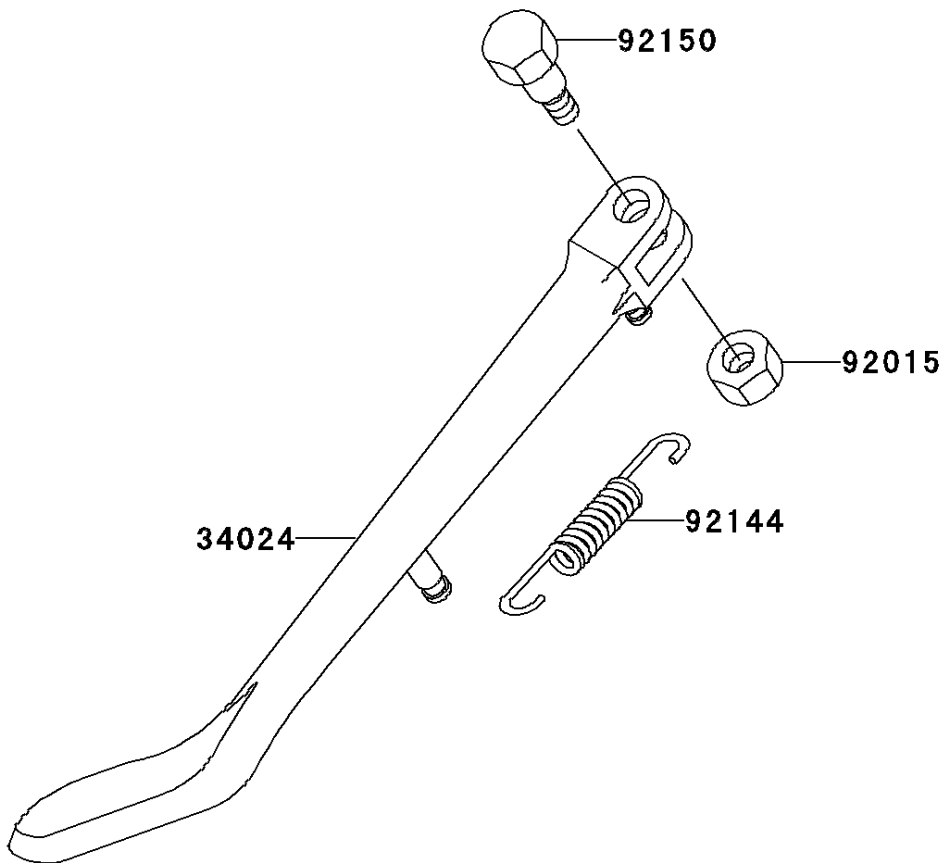

2003 Vulcan 1500 Nomad Fi PARTS DIAGRAM

Stand(s)

F2190

2003 Vulcan 1500 Nomad Fi PARTS LIST

Stand(s)

ITEM NAME	PART NUMBER	QUANTITY
STAND-SIDE (Ref # 34024)	34024-1330	1
NUT,LOCK,10MM,BLACK (Ref # 92015)	92015-1188	1
SPRING,SIDE STAND (Ref # 92144)	92144-1927	1
BOLT,SIDE STAND (Ref # 92150)	92150-1941	1