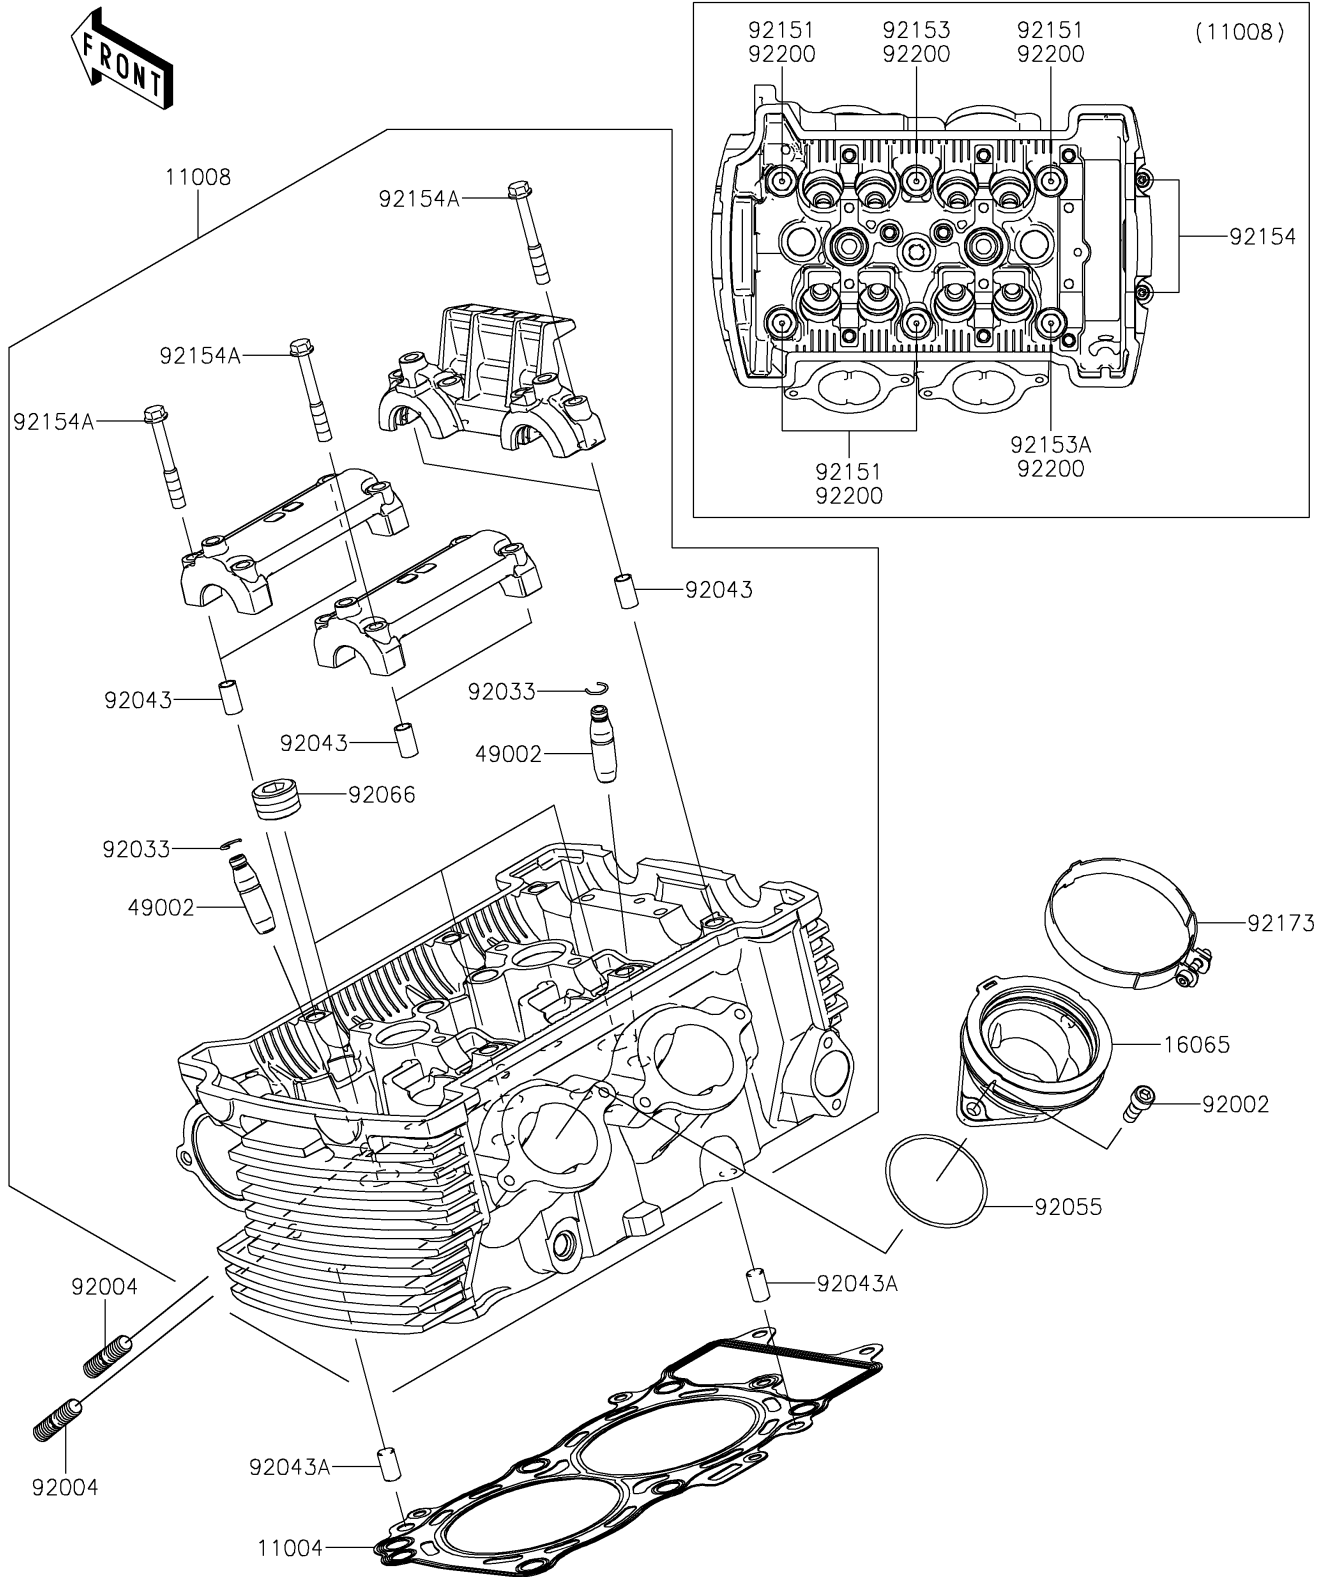

2022 Vulcan® S ABS PARTS DIAGRAM

Cylinder Head

E1111

2022 Vulcan® S ABS PARTS LIST

Cylinder Head

ITEM NAME	PART NUMBER	QUANTITY
GASKET-HEAD (Ref # 11004)	11004-0064	1
HEAD-COMP-CYLINDER (Ref # 11008)	11008-0992	1
HOLDER-CARBURETOR (Ref # 16065)	16065-0128	2
GUIDE-VALVE (Ref # 49002)	49002-1116	8
BOLT,6X16 (Ref # 92002)	92002-1143	4
STUD,8X22 (Ref # 92004)	92004-0025	4
RING-SNAP (Ref # 92033)	92033-1247	8
PIN,6.2X8X14 (Ref # 92043)	92043-1263	6
PIN,8X14 (Ref # 92043A)	92043-1567	2
RING-O,47X1.9 (Ref # 92055)	92055-1600	2
PLUG,PT1/2X12.5 (Ref # 92066)	92066-0002	3
BOLT,10X158 (Ref # 92151)	92151-1152	4
BOLT,FLANGED-SMALL,10X176 (Ref # 92153)	92153-0972	1
BOLT,FLANGED-SMALL,10X80 (Ref # 92153A)	92153-1321	1
BOLT,SOCKET,6X30 (Ref # 92154)	92154-0116	2
BOLT,FLANGED,6X45 (Ref # 92154A)	92154-3737	12
CLAMP (Ref # 92173)	92173-0239	2
WASHER,10.5X19X2.3 (Ref # 92200)	92200-0363	6