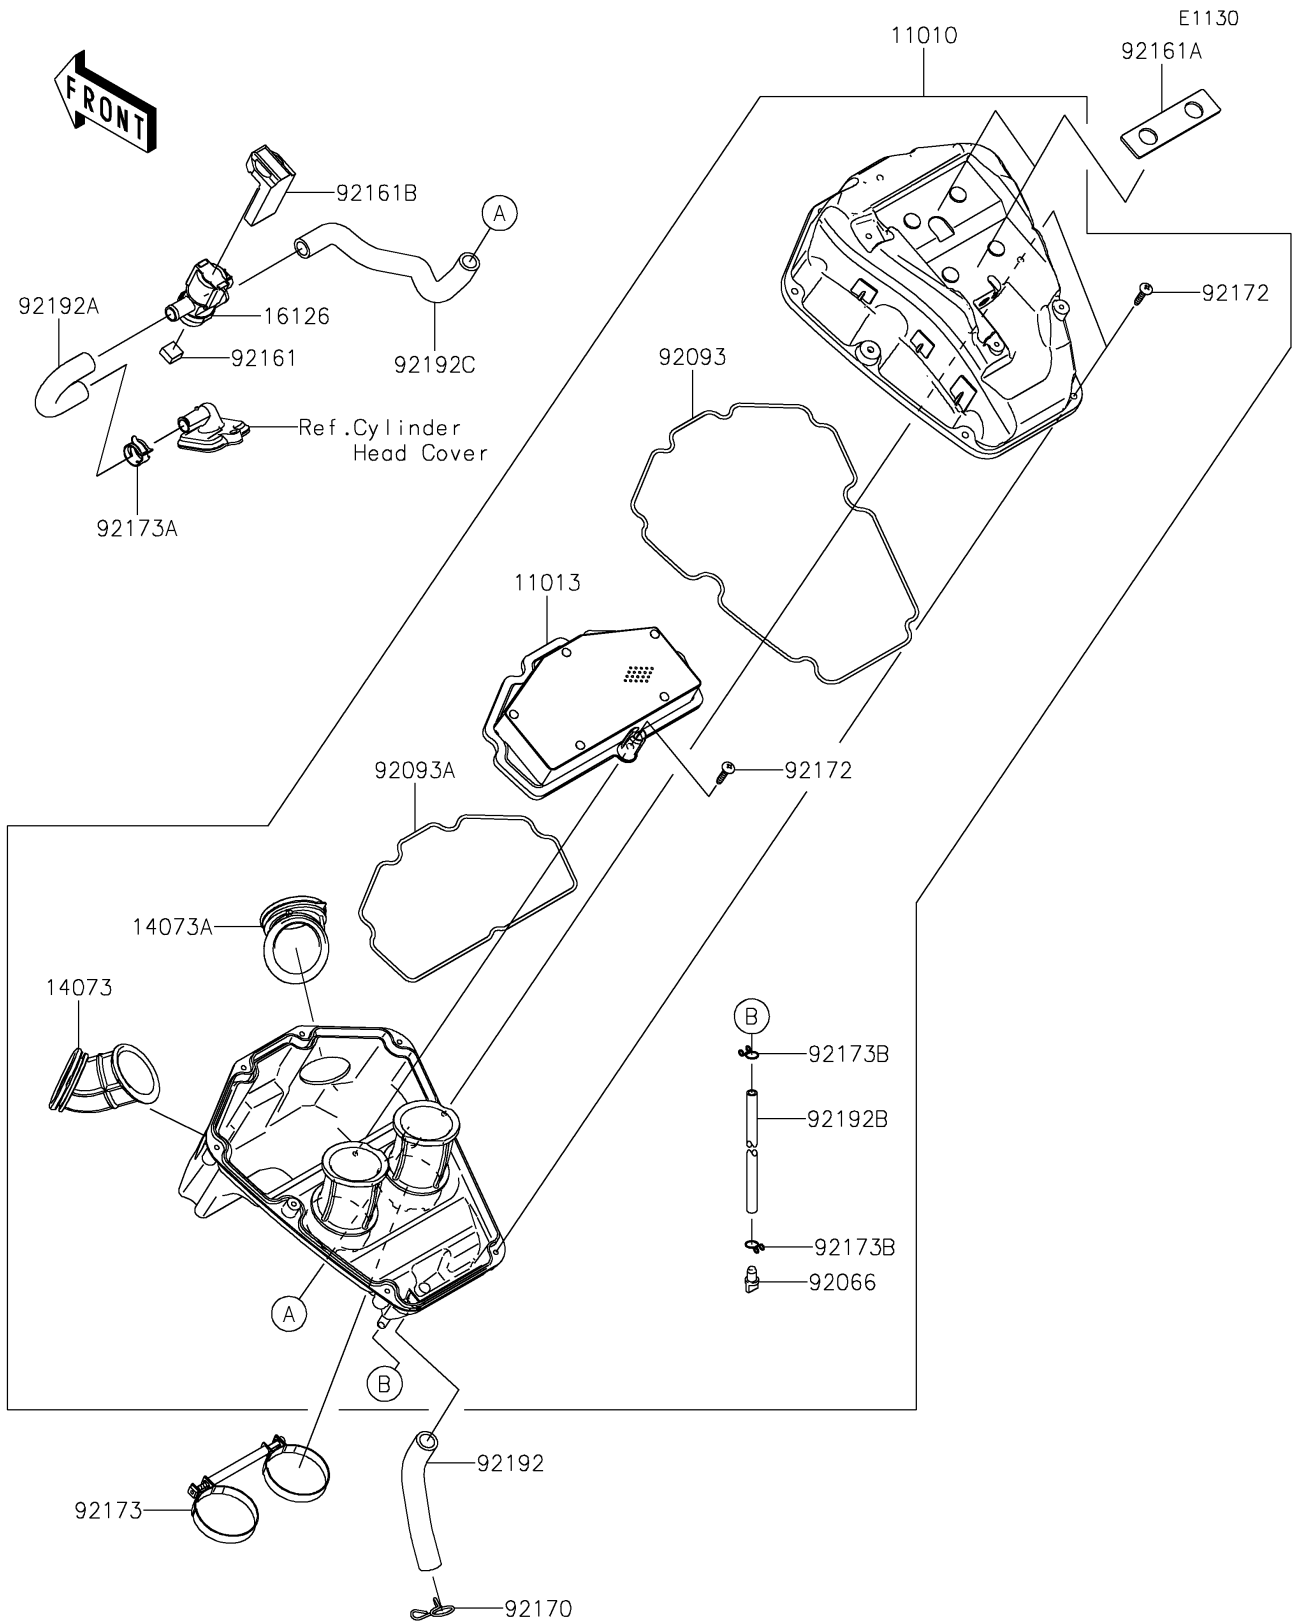

2022 VULCAN® S PARTS DIAGRAM

Air Cleaner

2022 VULCAN® S PARTS LIST

Air Cleaner

ITEM NAME	PART NUMBER	QUANTITY
FILTER-ASSY-AIR (Ref # 11010)	11010-0873	1
ELEMENT-AIR FILTER (Ref # 11013)	11013-0745	1
DUCT,INTAKE,LH (Ref # 14073)	14073-0799	1
DUCT,INTAKE,RH (Ref # 14073A)	14073-0800	1
VALVE,AIR SWITCHING (Ref # 16126)	16126-0743	1
PLUG,DRAIN (Ref # 92066)	92066-0782	1
SEAL (Ref # 92093)	92093-0610	1
SEAL,ELEMENT (Ref # 92093A)	92093-0611	1
DAMPER (Ref # 92161)	92161-1374	1
DAMPER (Ref # 92161A)	92161-1428	2
DAMPER (Ref # 92161B)	92161-1933	1
CLAMP (Ref # 92170)	92170-1017	1
SCREW,5X25 (Ref # 92172)	92172-0891	9
CLAMP (Ref # 92173)	92173-1698	1
CLAMP (Ref # 92173A)	92173-2344	1
CLAMP,10MM (Ref # 92173B)	92173-2400	2
TUBE,BREATHER (Ref # 92192)	92192-0958	1
TUBE,ASV-HEAD (Ref # 92192A)	92192-0960	1
TUBE,DRAIN,L=245 (Ref # 92192B)	92192-1380	1
TUBE,ASV-A/C (Ref # 92192C)	92192-1381	1