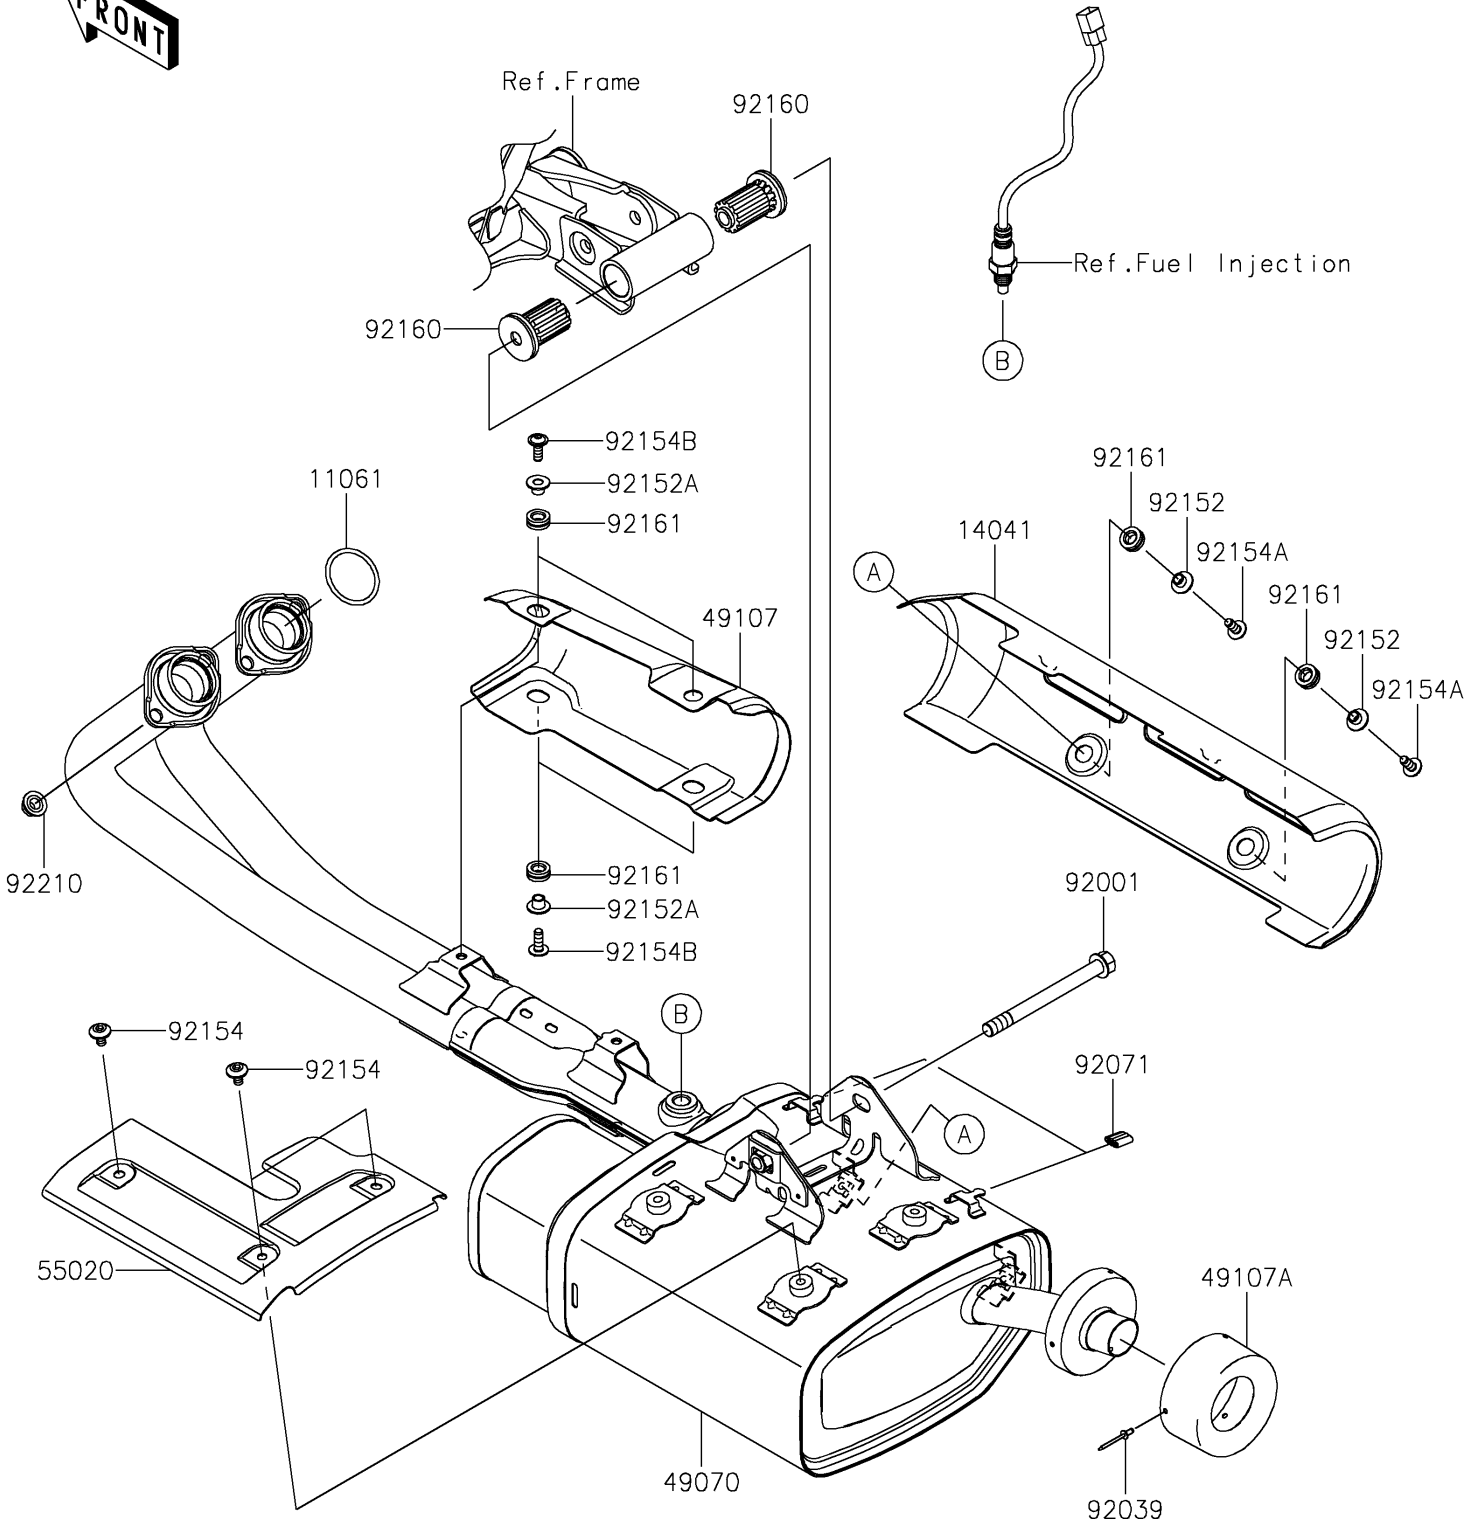

2023 Vulcan® S ABS PARTS DIAGRAM

Muffler(s)

E1140

2023 Vulcan® S ABS PARTS LIST

Muffler(s)

ITEM NAME	PART NUMBER	QUANTITY
GASKET,EXHAUST PIPE HOLDER (Ref # 11061)	11061-1373	2
COVER-COMP,MUFFLER (Ref # 14041)	14041-0581	1
MUFFLER-COMP (Ref # 49070)	49070-0858	1
COVER-EXHAUST PIPE,FR (Ref # 49107)	49107-0776	1
COVER-EXHAUST PIPE,END (Ref # 49107A)	49107-0777	1
GUARD,MUFFLER (Ref # 55020)	55020-1855	1
BOLT,FLANGED,10X110 (Ref # 92001)	92001-1602	1
RIVET (Ref # 92039)	92039-0088	3
GROMMET (Ref # 92071)	92071-1270	2
COLLAR,6.3X8.3X16 (Ref # 92152)	92152-1602	2
COLLAR (Ref # 92152A)	92152-1988	4
BOLT,SOCKET,6X10 (Ref # 92154)	92154-0774	3
BOLT,SOCKET,6X14 (Ref # 92154A)	92154-0856	2
BOLT,SOCKET,6X16 (Ref # 92154B)	92154-1678	4
DAMPER (Ref # 92160)	92160-1423	2
DAMPER (Ref # 92161)	92161-1475	6
NUT,8MM (Ref # 92210)	92210-1114	4