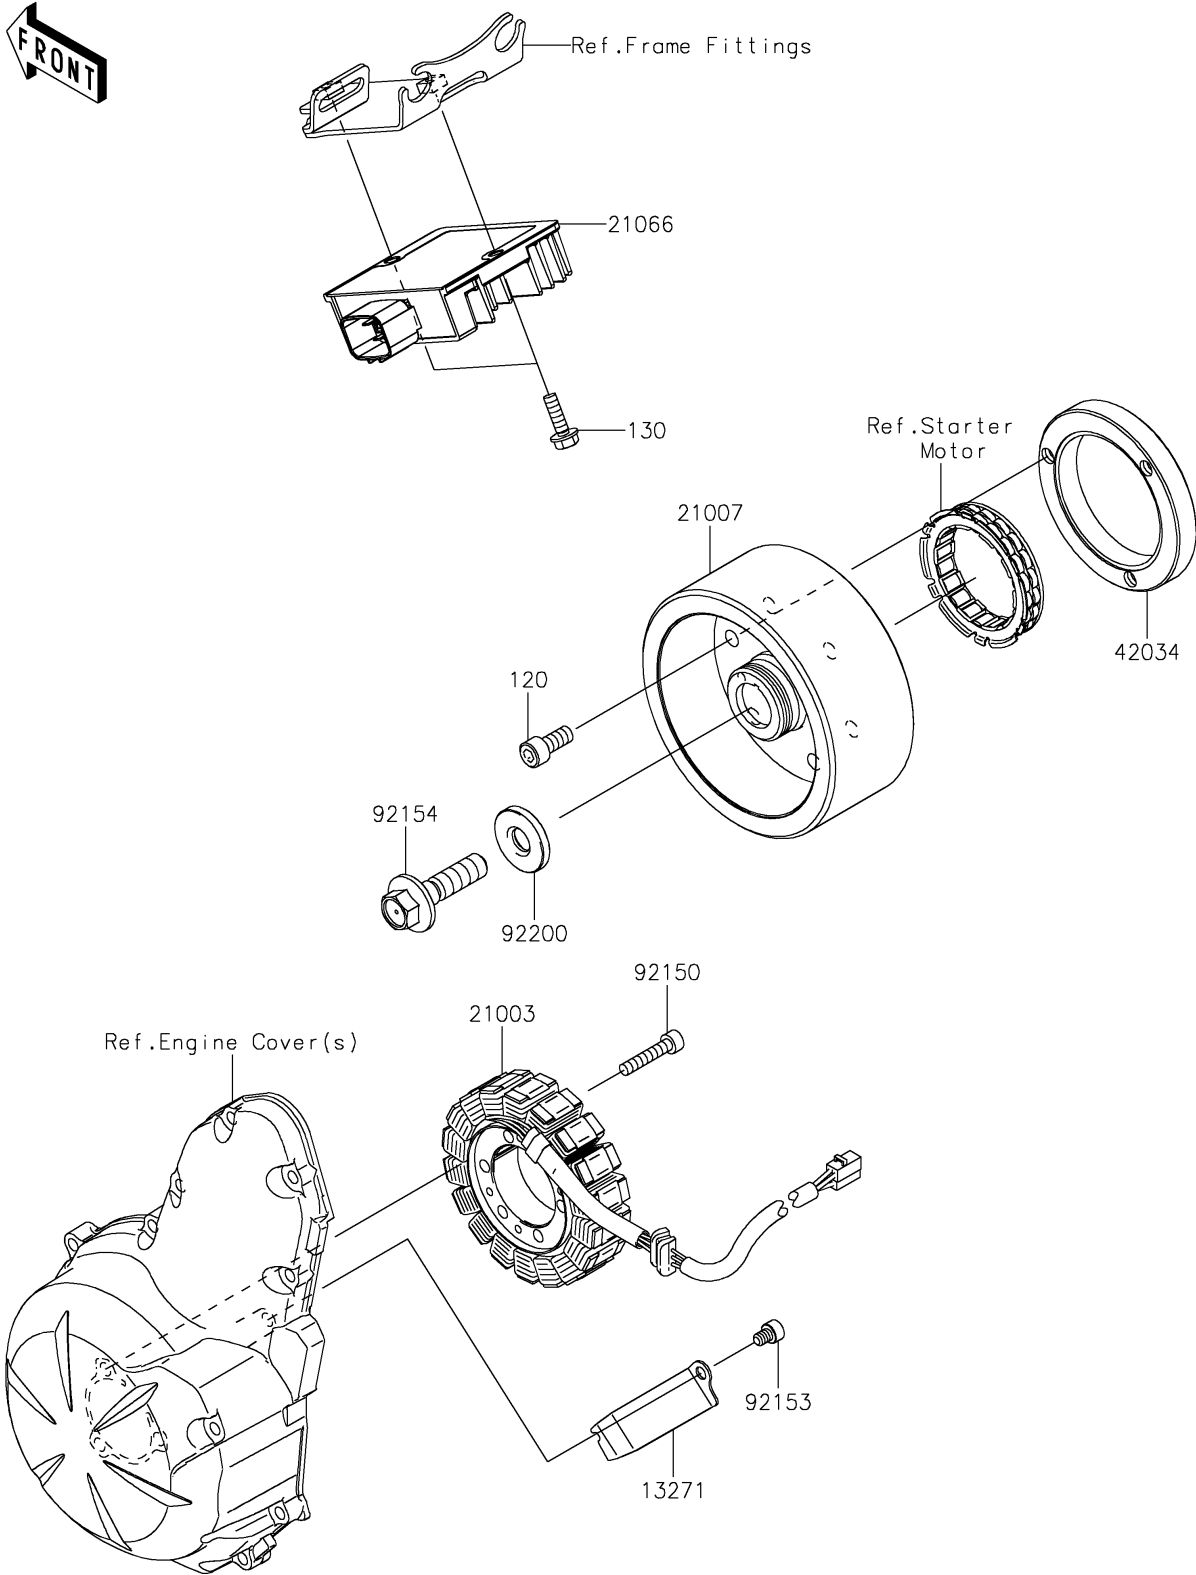

2022 VULCAN® S PARTS DIAGRAM

Generator

E1810

2022 VULCAN® S PARTS LIST

Generator

ITEM NAME	PART NUMBER	QUANTITY
PLATE (Ref # 13271)	13271-0952	1
STATOR (Ref # 21003)	21003-0206	1
ROTOR (Ref # 21007)	21007-0601	1
REGULATOR-VOLTAGE (Ref # 21066)	21066-0750	1
COUPLING (Ref # 42034)	42034-1143	1
BOLT,SOCKET,6X30 (Ref # 92150)	92150-1433	3
BOLT,SOCKET,6X8 (Ref # 92153)	92153-1414	1
BOLT,FLANGED,12X45 (Ref # 92154)	92154-1812	1
WASHER,12X33X5 (Ref # 92200)	92200-0220	1
BOLT-SOCKET,8X18 (Ref # 120)	120CA0818	3
BOLT-FLANGED,6X20 (Ref # 130)	130BA0620	2