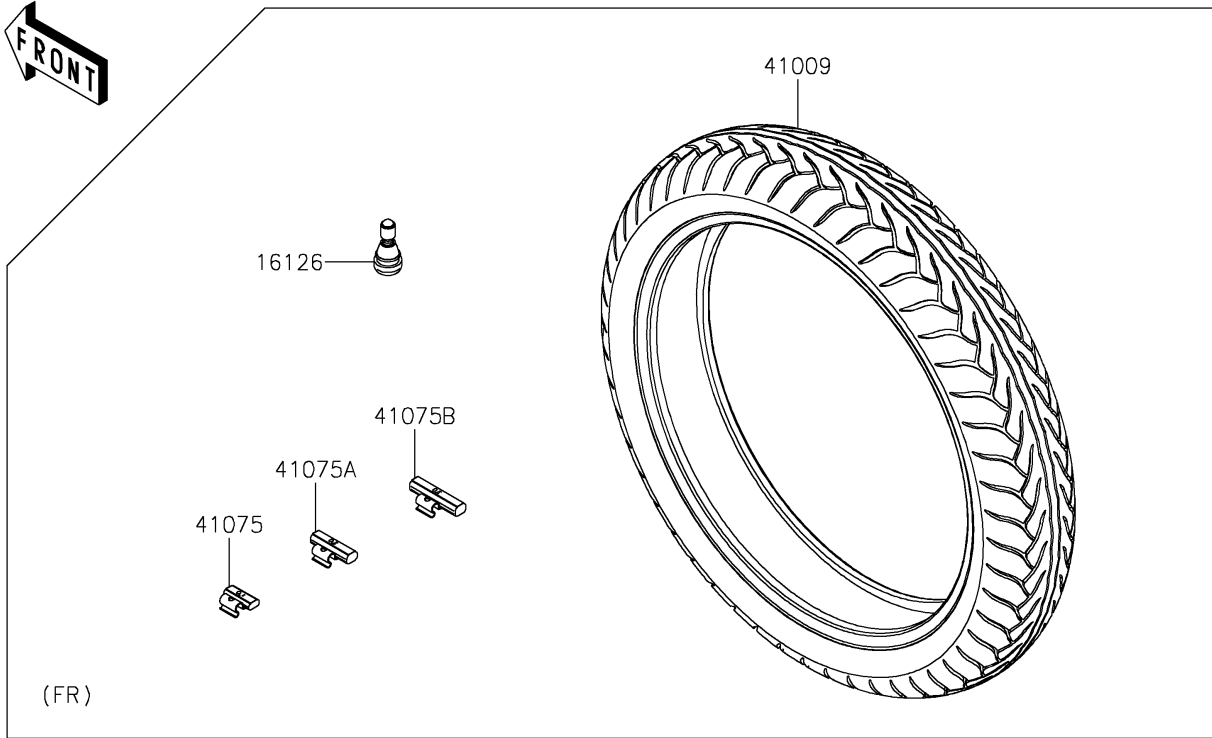

2022 Vulcan[®] S ABS PARTS DIAGRAM

Tires

F2210

2022 Vulcan® S ABS PARTS LIST

Tires

ITEM NAME	PART NUMBER	QUANTITY
VALVE,TIRE (Ref # 16126)	16126-1140	2
TIRE,FR,120/70R18(59H),D220F (Ref # 41009)	41009-0659	1
TIRE,RR,160/60ZR17(69H),D220ST (Ref # 41009A)	41009-0693	1
BALANCER-WHEEL,10G,SILVER (Ref # 41075)	41075-0007	AR
BALANCER-WHEEL,20G,SILVER (Ref # 41075A)	41075-0008	AR
BALANCER-WHEEL,30G,SILVER (Ref # 41075B)	41075-0009	AR