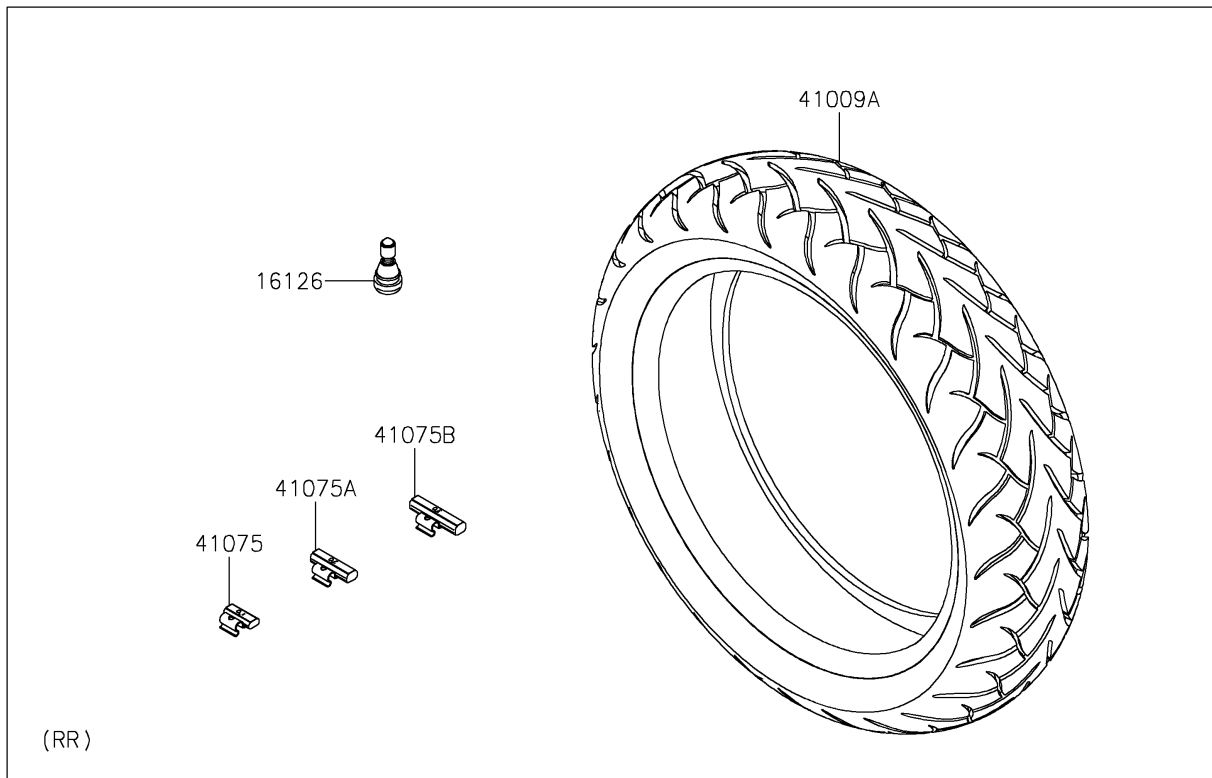

2022 Vulcan[®] S ABS PARTS DIAGRAM

Tires

F2210

2022 Vulcan® S ABS PARTS LIST

Tires

ITEM NAME	PART NUMBER	QUANTITY
VALVE,TIRE (Ref # 16126)	16126-1140	2
TIRE,FR,120/70R18(59H),D220F (Ref # 41009)	41009-0659	1
TIRE,RR,160/60ZR17(69H),D220ST (Ref # 41009A)	41009-0693	1
BALANCER-WHEEL,10G,SILVER (Ref # 41075)	41075-0007	AR
BALANCER-WHEEL,20G,SILVER (Ref # 41075A)	41075-0008	AR
BALANCER-WHEEL,30G,SILVER (Ref # 41075B)	41075-0009	AR