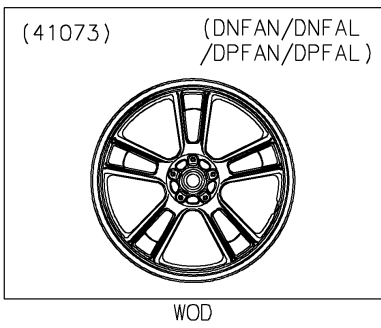

2022 Vulcan® S ABS PARTS DIAGRAM

Front Wheel

2022 Vulcan® S ABS PARTS LIST

Front Wheel

ITEM NAME	PART NUMBER	QUANTITY
AXLE,FR (Ref # 41068)	41068-0059	1
WHEEL-ASSY,FR,G.BLACK (Ref # 41073)	41073-0653-QT	1
SEAL-OIL,BJN30427 (Ref # 92049)	92049-0130	2
COLLAR,20X30X15.5 (Ref # 92152)	92152-0946	2
COLLAR,20.2X28X115 (Ref # 92152A)	92152-0958	1
BEARING-BALL,#6004UUC3 (Ref # 601)	601B6004UU	2