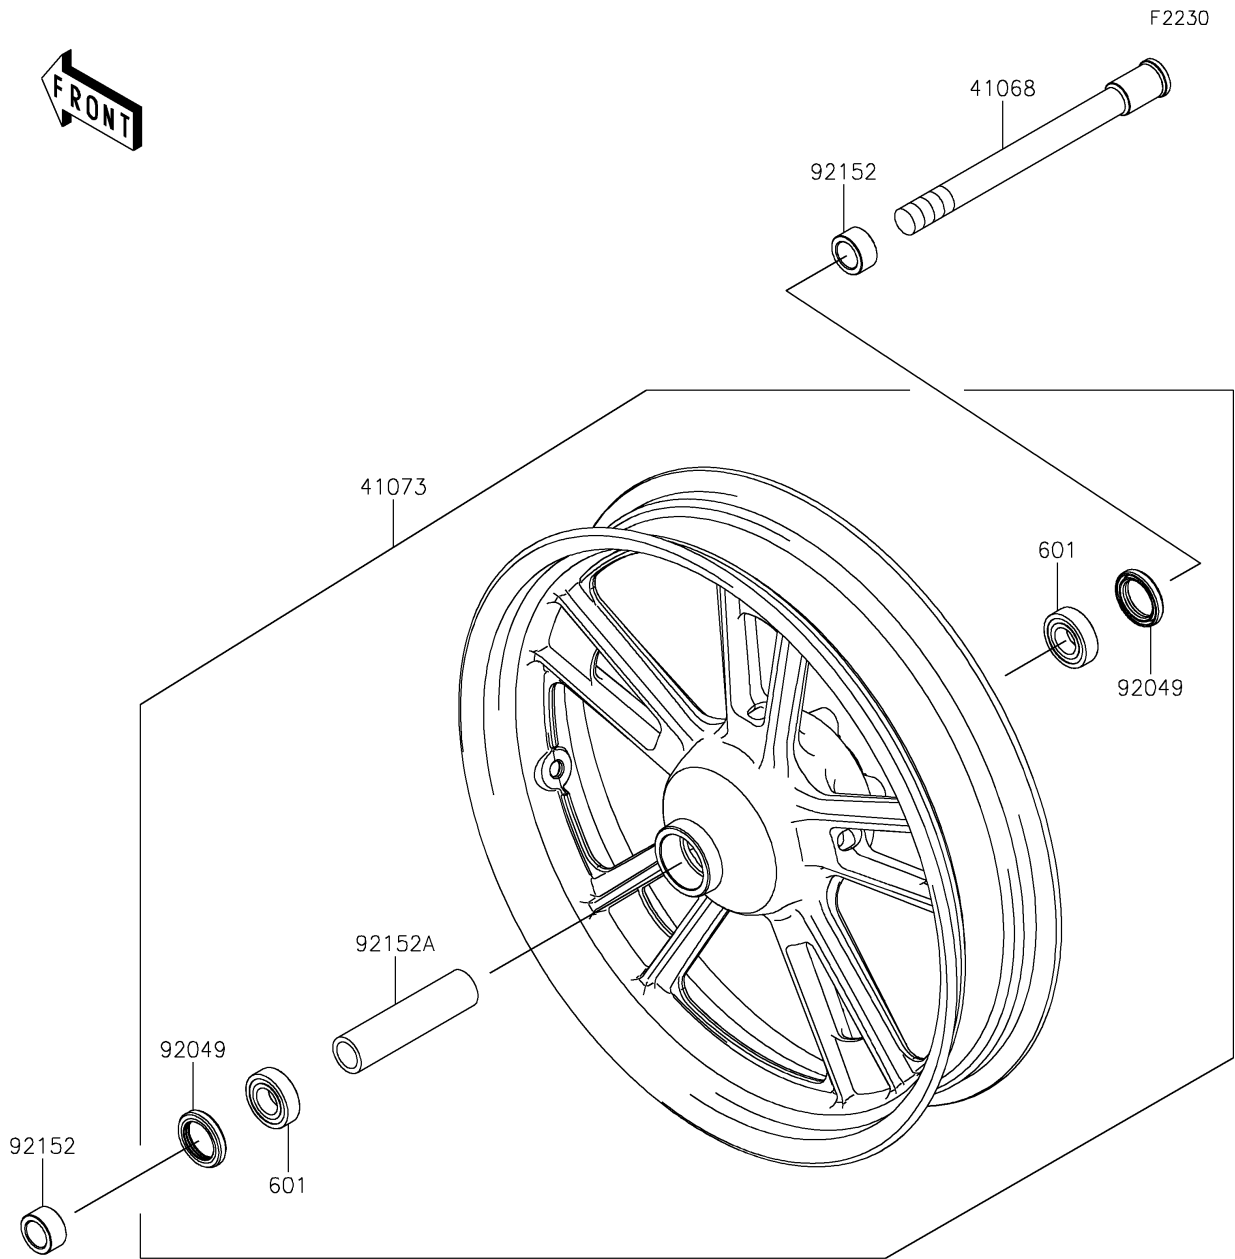

2022 Vulcan® S ABS PARTS DIAGRAM

Front Wheel

2022 Vulcan® S ABS PARTS LIST

Front Wheel

ITEM NAME	PART NUMBER	QUANTITY
AXLE,FR (Ref # 41068)	41068-0059	1
WHEEL-ASSY,FR,G.BLACK (Ref # 41073)	41073-0653-QT	1
SEAL-OIL,BJN30427 (Ref # 92049)	92049-0130	2
COLLAR,20X30X15.5 (Ref # 92152)	92152-0946	2
COLLAR,20.2X28X115 (Ref # 92152A)	92152-0958	1
BEARING-BALL,#6004UUC3 (Ref # 601)	601B6004UU	2