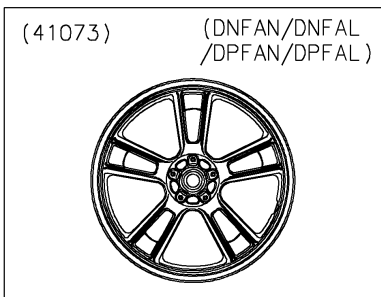

2022 VULCAN® S PARTS DIAGRAM

Front Wheel

2022 VULCAN® S PARTS LIST

Front Wheel

ITEM NAME	PART NUMBER	QUANTITY
AXLE,FR (Ref # 41068)	41068-0059	1
WHEEL-ASSY,FR,G.BLACK (Ref # 41073)	41073-0653-QT	1
SEAL-OIL,BJN30427 (Ref # 92049)	92049-0130	2
COLLAR,20X30X15.5 (Ref # 92152)	92152-0946	2
COLLAR,20.2X28X115 (Ref # 92152A)	92152-0958	1
BEARING-BALL,#6004UUC3 (Ref # 601)	601B6004UU	2