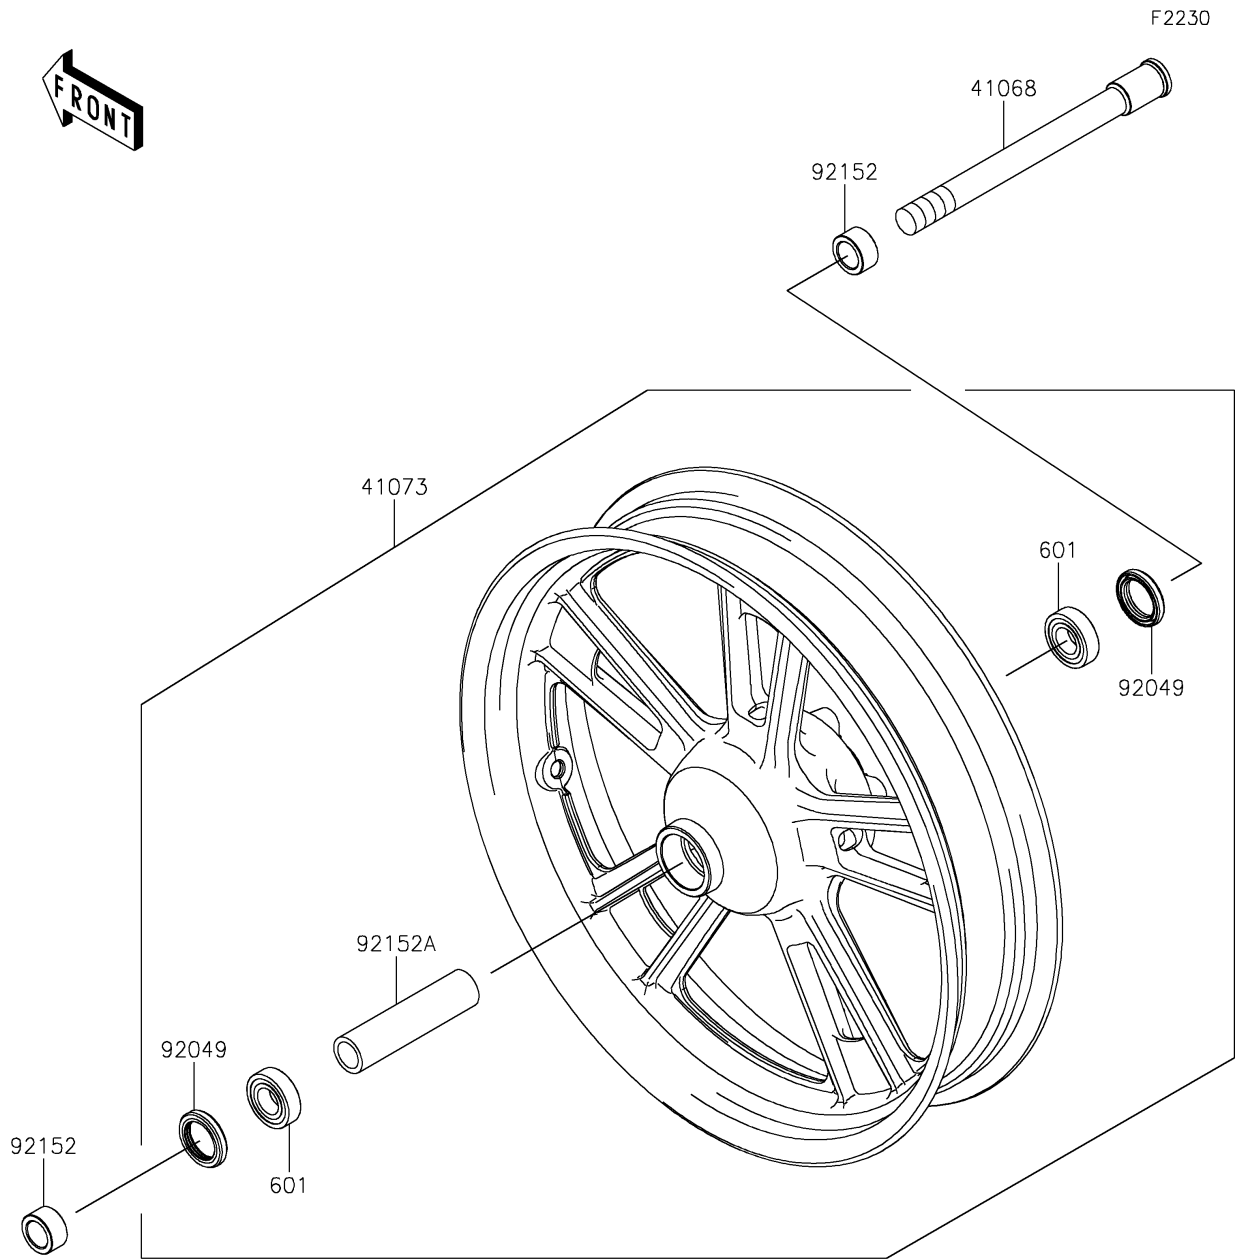

2022 VULCAN® S PARTS DIAGRAM

Front Wheel

2022 VULCAN® S PARTS LIST

Front Wheel

ITEM NAME	PART NUMBER	QUANTITY
AXLE,FR (Ref # 41068)	41068-0059	1
WHEEL-ASSY,FR,G.BLACK (Ref # 41073)	41073-0653-QT	1
SEAL-OIL,BJN30427 (Ref # 92049)	92049-0130	2
COLLAR,20X30X15.5 (Ref # 92152)	92152-0946	2
COLLAR,20.2X28X115 (Ref # 92152A)	92152-0958	1
BEARING-BALL,#6004UUC3 (Ref # 601)	601B6004UU	2