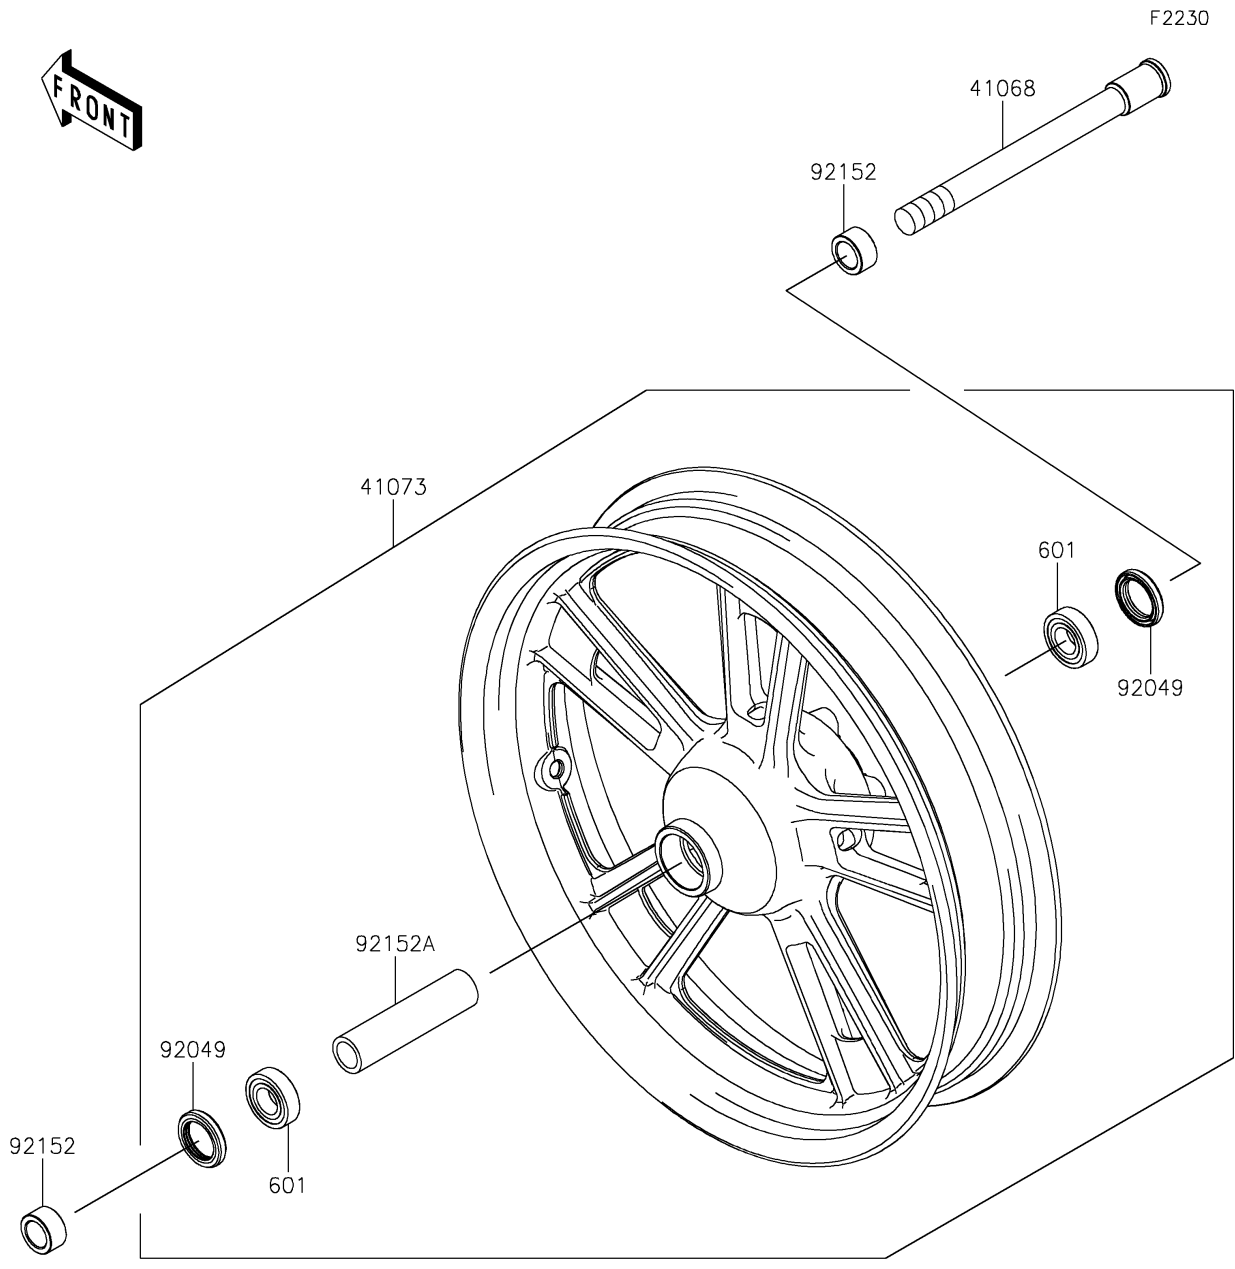

# 2022 Vulcan® S ABS PARTS DIAGRAM

Front Wheel

## 2022 Vulcan® S ABS PARTS LIST

### Front Wheel

ITEM NAME	PART NUMBER	QUANTITY
AXLE,FR (Ref # 41068)	41068-0059	1
WHEEL-ASSY,FR,G.BLACK (Ref # 41073)	41073-0653-QT	1
SEAL-OIL,BJN30427 (Ref # 92049)	92049-0130	2
COLLAR,20X30X15.5 (Ref # 92152)	92152-0946	2
COLLAR,20.2X28X115 (Ref # 92152A)	92152-0958	1
BEARING-BALL,#6004UUC3 (Ref # 601)	601B6004UU	2