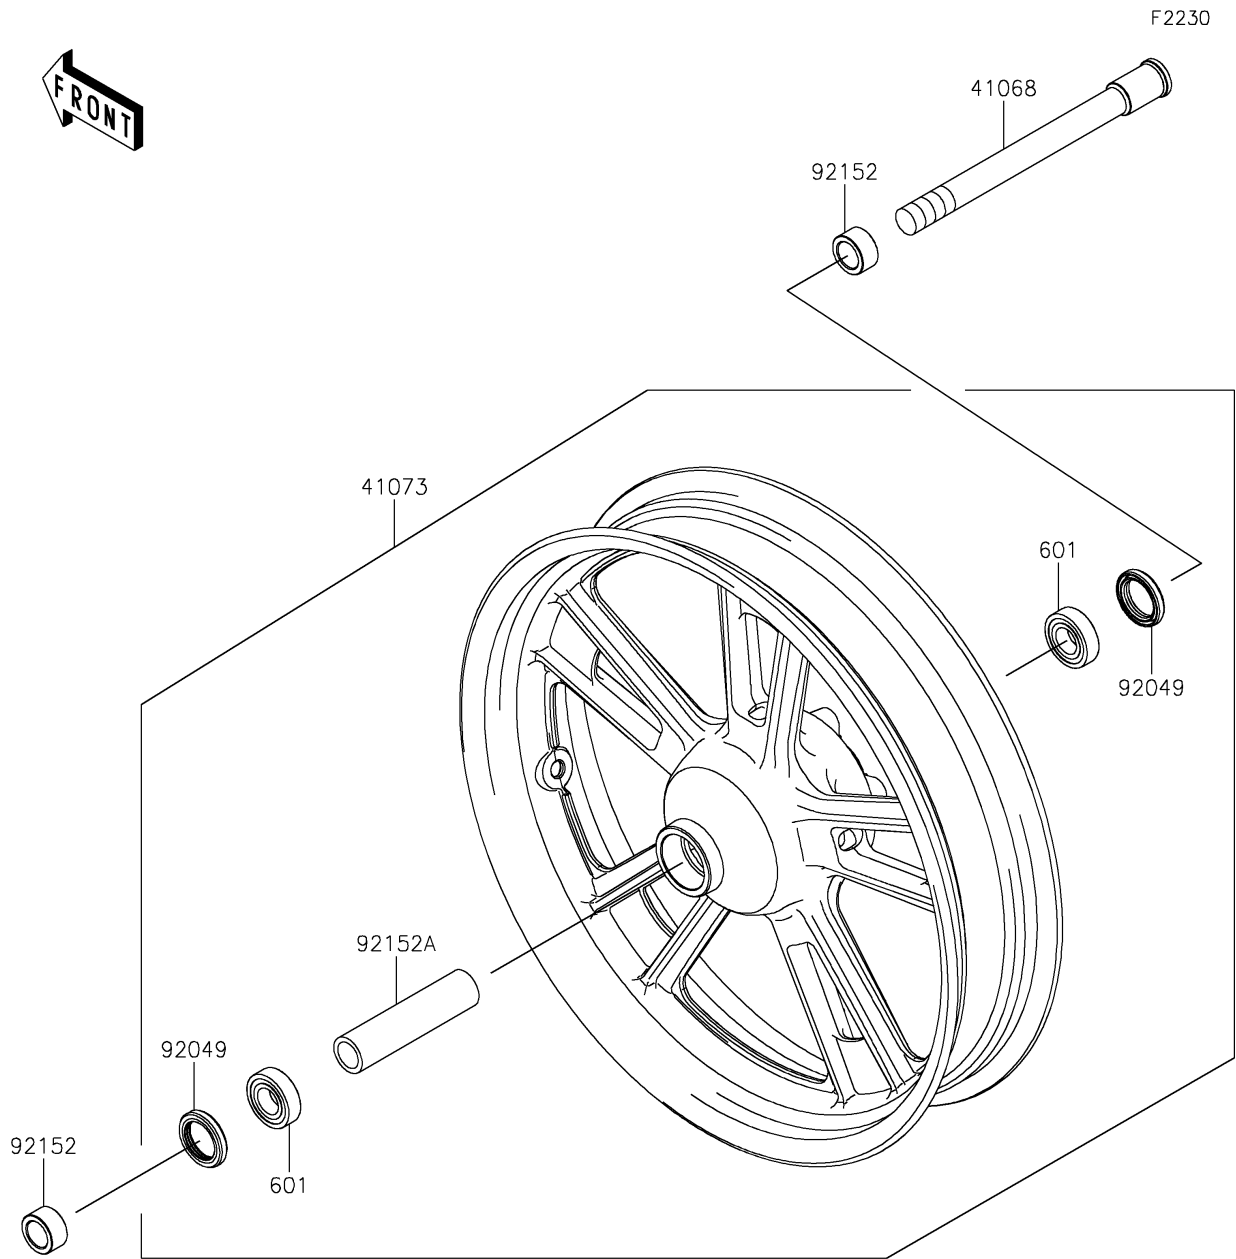

2023 Vulcan® S ABS PARTS DIAGRAM

Front Wheel

2023 Vulcan® S ABS PARTS LIST

Front Wheel

ITEM NAME	PART NUMBER	QUANTITY
AXLE,FR (Ref # 41068)	41068-0059	1
WHEEL-ASSY,FR,G.BLACK (Ref # 41073)	41073-0653-QT	1
SEAL-OIL,BJN30427 (Ref # 92049)	92049-0130	2
COLLAR,20X30X15.5 (Ref # 92152)	92152-0946	2
COLLAR,20.2X28X115 (Ref # 92152A)	92152-0958	1
BEARING-BALL,#6004UUC3 (Ref # 601)	601B6004UU	2