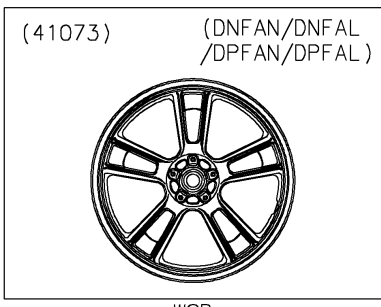

2023 Vulcan® S ABS PARTS DIAGRAM

Front Wheel

2023 Vulcan® S ABS PARTS LIST

Front Wheel

ITEM NAME	PART NUMBER	QUANTITY
AXLE,FR (Ref # 41068)	41068-0059	1
WHEEL-ASSY,FR,G.BLACK (Ref # 41073)	41073-0653-QT	1
SEAL-OIL,BJN30427 (Ref # 92049)	92049-0130	2
COLLAR,20X30X15.5 (Ref # 92152)	92152-0946	2
COLLAR,20.2X28X115 (Ref # 92152A)	92152-0958	1
BEARING-BALL,#6004UUC3 (Ref # 601)	601B6004UU	2