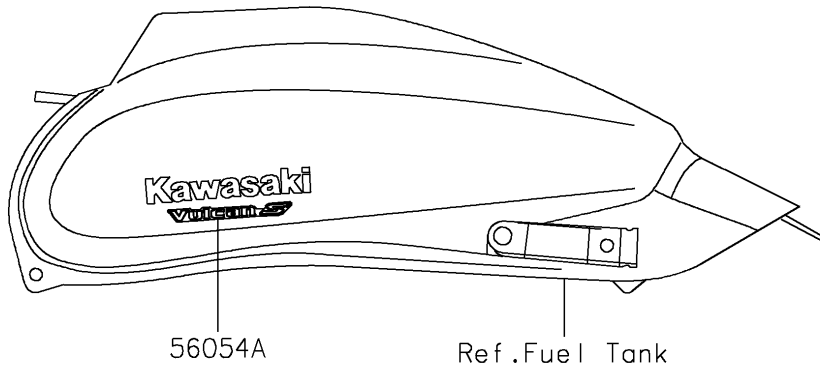

2022 Vulcan® S ABS PARTS DIAGRAM

Decals(Black)(DNFNN/DPFNN)

F2861

2022 Vulcan® S ABS PARTS LIST

Decals(Black)(DNFNN/DPFNN)

ITEM NAME	PART NUMBER	QUANTITY
MARK,FR FENDER,ABS (Ref # 56054)	56054-1064	2
MARK,KAWASAKI,VULCAN S (Ref # 56054A)	56054-2289	2