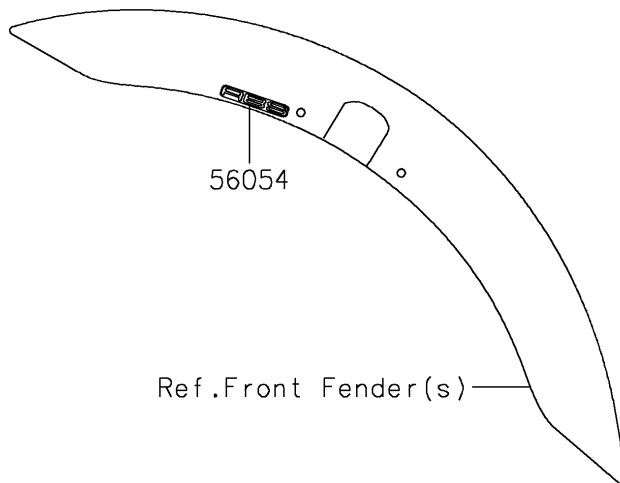

2022 Vulcan® S ABS PARTS DIAGRAM

Decals(Black)(DNFNN/DPFNN)

F2861

2022 Vulcan® S ABS PARTS LIST

Decals(Black)(DNFNN/DPFNN)

ITEM NAME	PART NUMBER	QUANTITY
MARK,FR FENDER,ABS (Ref # 56054)	56054-1064	2
MARK,KAWASAKI,VULCAN S (Ref # 56054A)	56054-2289	2