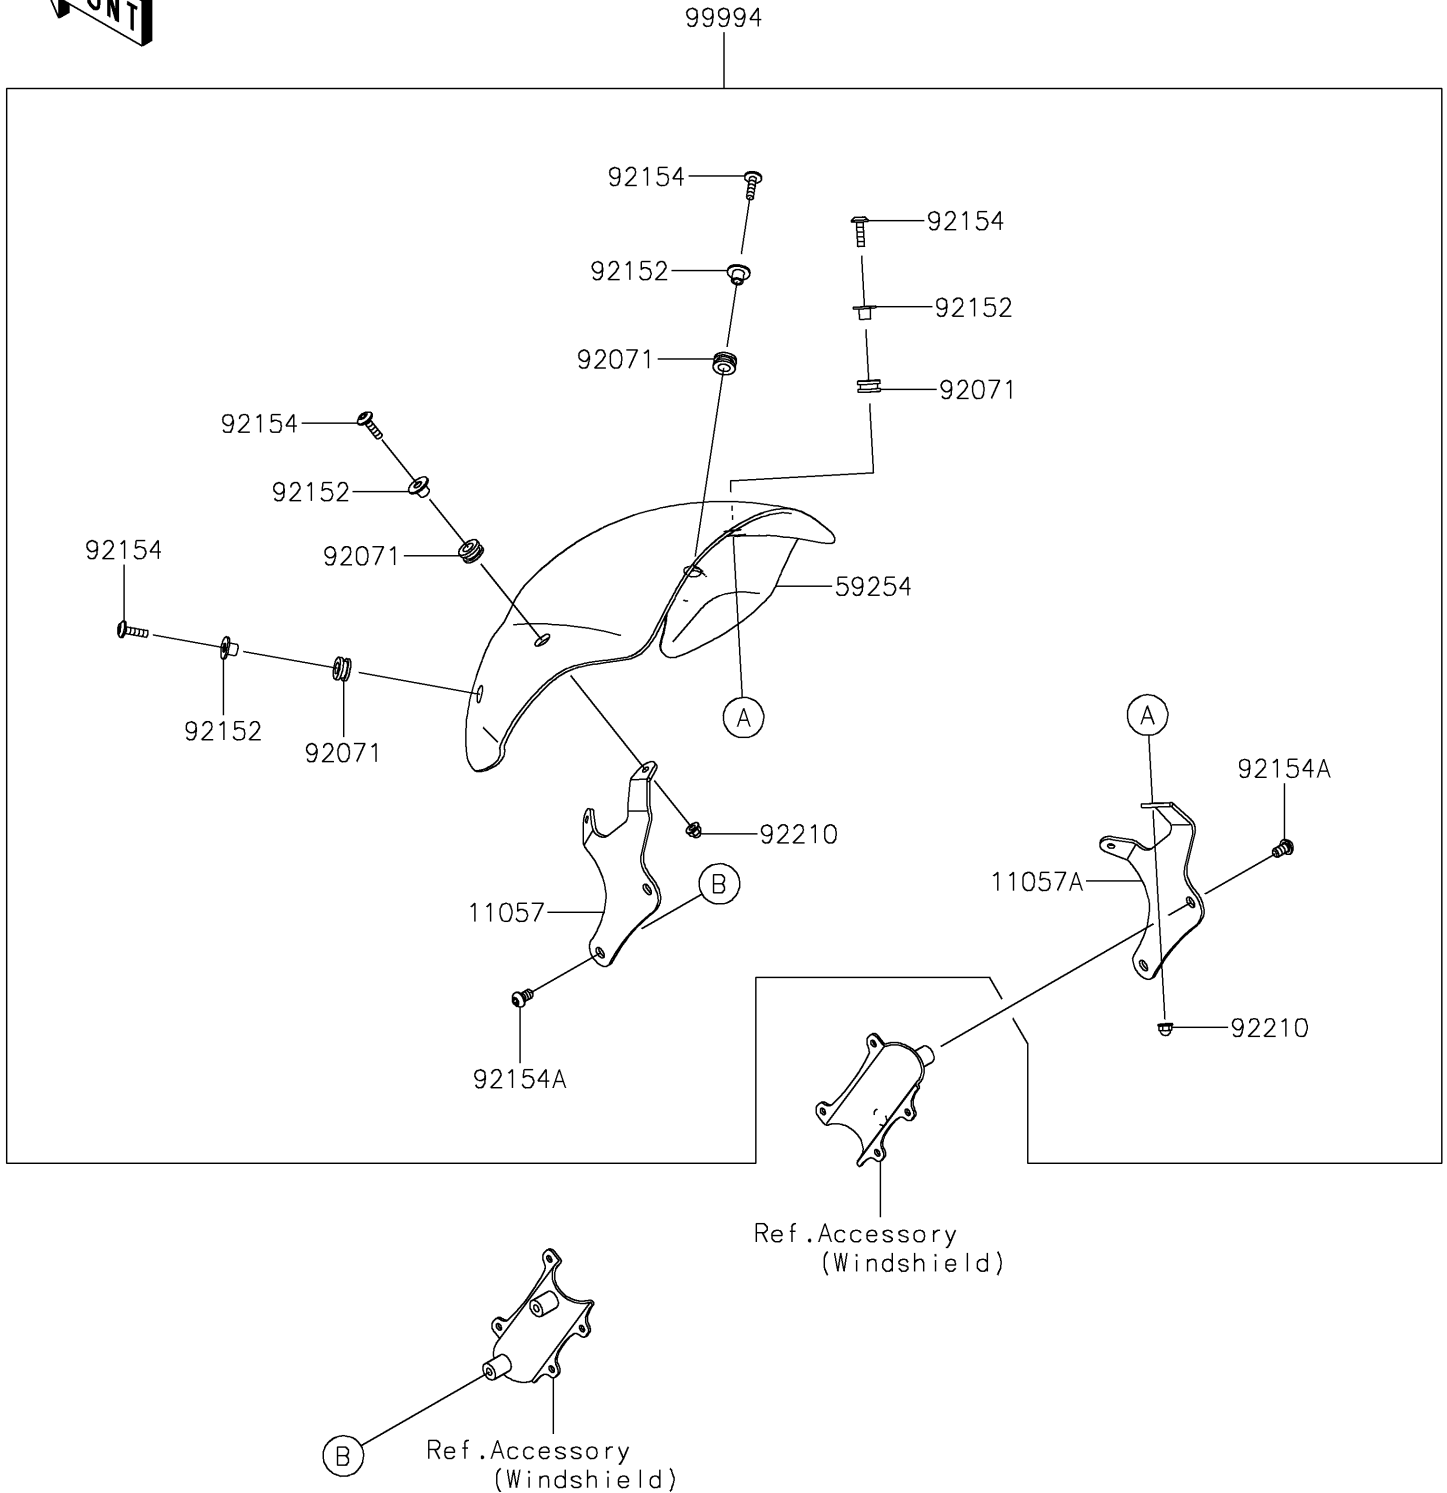

2023 VULCAN® S PARTS DIAGRAM

Accessory(Cafe Deflector)

F2910M

2023 VULCAN® S PARTS LIST

Accessory(Cafe Deflector)

ITEM NAME	PART NUMBER	QUANTITY
BRACKET,LH (Ref # 11057)	11057-0220	1
BRACKET,RH (Ref # 11057A)	11057-0221	1
DEFLECTOR (Ref # 59254)	59254-0005	1
GROMMET,10X20X10 (Ref # 92071)	92071-0759	4
COLLAR,6.8X10X11.1 (Ref # 92152)	92152-2251	4
BOLT,SOCKET,6X22 (Ref # 92154)	92154-0787	4
BOLT,SOCKET,8X14 (Ref # 92154A)	92154-1032	4
NUT,CAP,6MM (Ref # 92210)	92210-0322	4
KIT-ACC,CAFE DEFLECTOR W/O KQR (Ref # 99994)	99994-0826	1