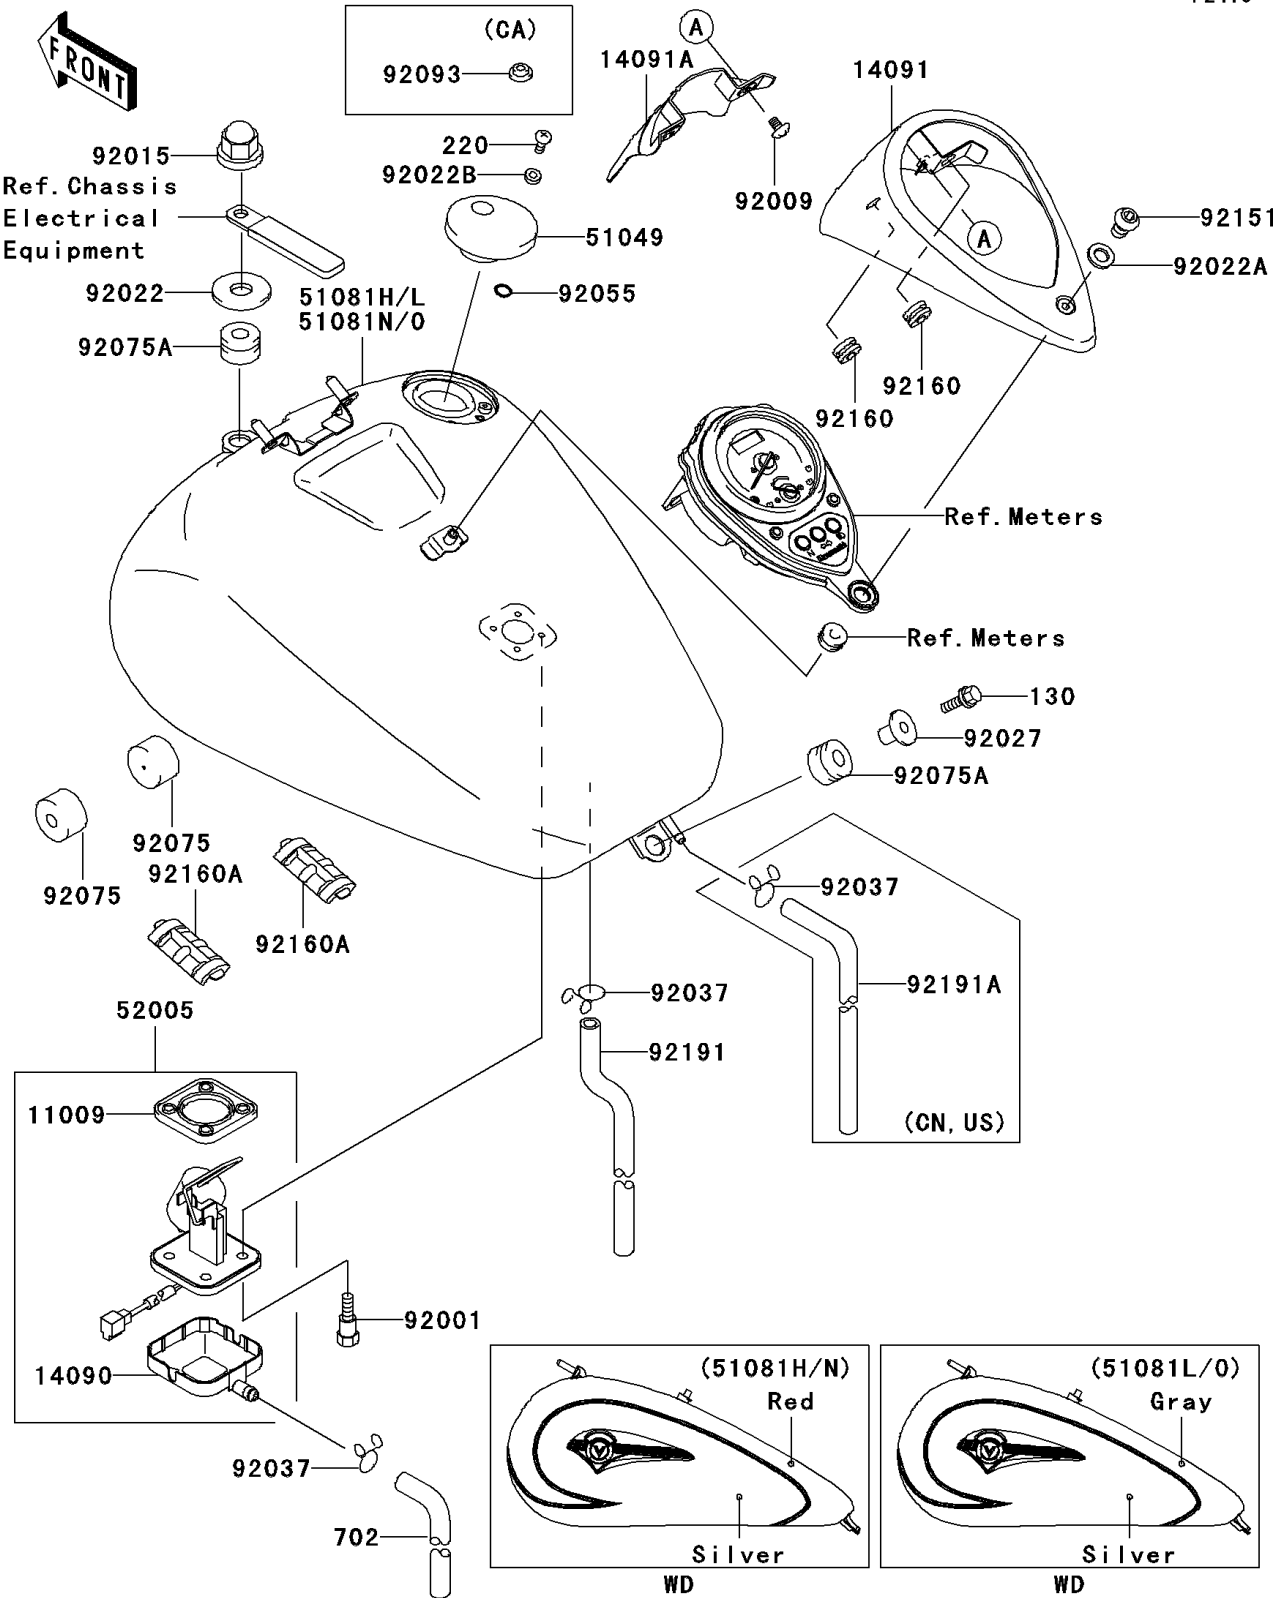

2001 Vulcan 1500 Nomad Fi PARTS DIAGRAM

Fuel Tank(VN1500-L2)

F2410

2001 Vulcan 1500 Nomad Fi PARTS LIST

Fuel Tank(VN1500-L2)

ITEM NAME	PART NUMBER	QUANTITY
GASKET,FUEL GAUGE (Ref # 11009)	11009-1656	1
COVER,FUEL GAUGE (Ref # 14090)	14090-1624	1
COVER,METER (Ref # 14091)	14091-1208	1
COVER,METER,FR (Ref # 14091A)	14091-1301	1
CAP-TANK,FUEL (Ref # 51049)	51049-1126	1
BOLT-FLANGED,8X30 (Ref # 130)	130H0830	1
SCREW-PAN-CROS (Ref # 220)	220D0510	2
TUBE-RUBBER,7X10X860 (Ref # 702)	702A07860	1
GAUGE,FUEL (Ref # 52005)	52005-1138	1
BOLT,FUEL GAUGE (Ref # 92001)	92001-1705	4
SCREW,6X12 (Ref # 92009)	92009-1877	2
NUT,CAP,8MM,BLACK (Ref # 92015)	92015-1174	1
WASHER,8X26X2.3 (Ref # 92022)	92022-1345	1
WASHER,6.2X11X1.5 (Ref # 92022A)	92022-183	1
WASHER,5.1X10X1.0 (Ref # 92022B)	92022-1977	2
COLLAR,L=19.3 (Ref # 92027)	92027-1780	1
RING-O,ID=9 (Ref # 92055)	92055-1023	2
DAMPER,FUEL TANK (Ref # 92075)	92075-125	2
DAMPER (Ref # 92075A)	92075-1736	2
BOLT,SOCKET,6X10 (Ref # 92151)	92151-1449	1
DAMPER (Ref # 92160)	92160-1162	2
DAMPER,FUEL TANK (Ref # 92160A)	92160-1907	2
TUBE,DRAIN (Ref # 92191)	92191-1272	1
TANK-COMP-FUEL,RED/SILVER (Ref # 51081H)	51081-5349-11	1
TANK-COMP-FUEL,SILVER/GRAY (Ref # 51081L)	51081-5366-8Y	1
TANK-COMP-FUEL,RED/SILVER (Ref # 51081N)	51081-5395-11	1
TANK-COMP-FUEL,SILVER/GRAY (Ref # 51081O)	51081-5396-8Y	1
CLAMP,TUBE (Ref # 92037)	92037-147	2
CLAMP,TUBE (Ref # 92037)	92037-147	3

2001 Vulcan 1500 Nomad Fi PARTS LIST

Fuel Tank(VN1500-L2)

ITEM NAME	PART NUMBER	QUANTITY
SEAL,FUEL TANK CAP (Ref # 92093)	92093-1030	1
TUBE,5X10X650 (Ref # 92191A)	92191-1529	1