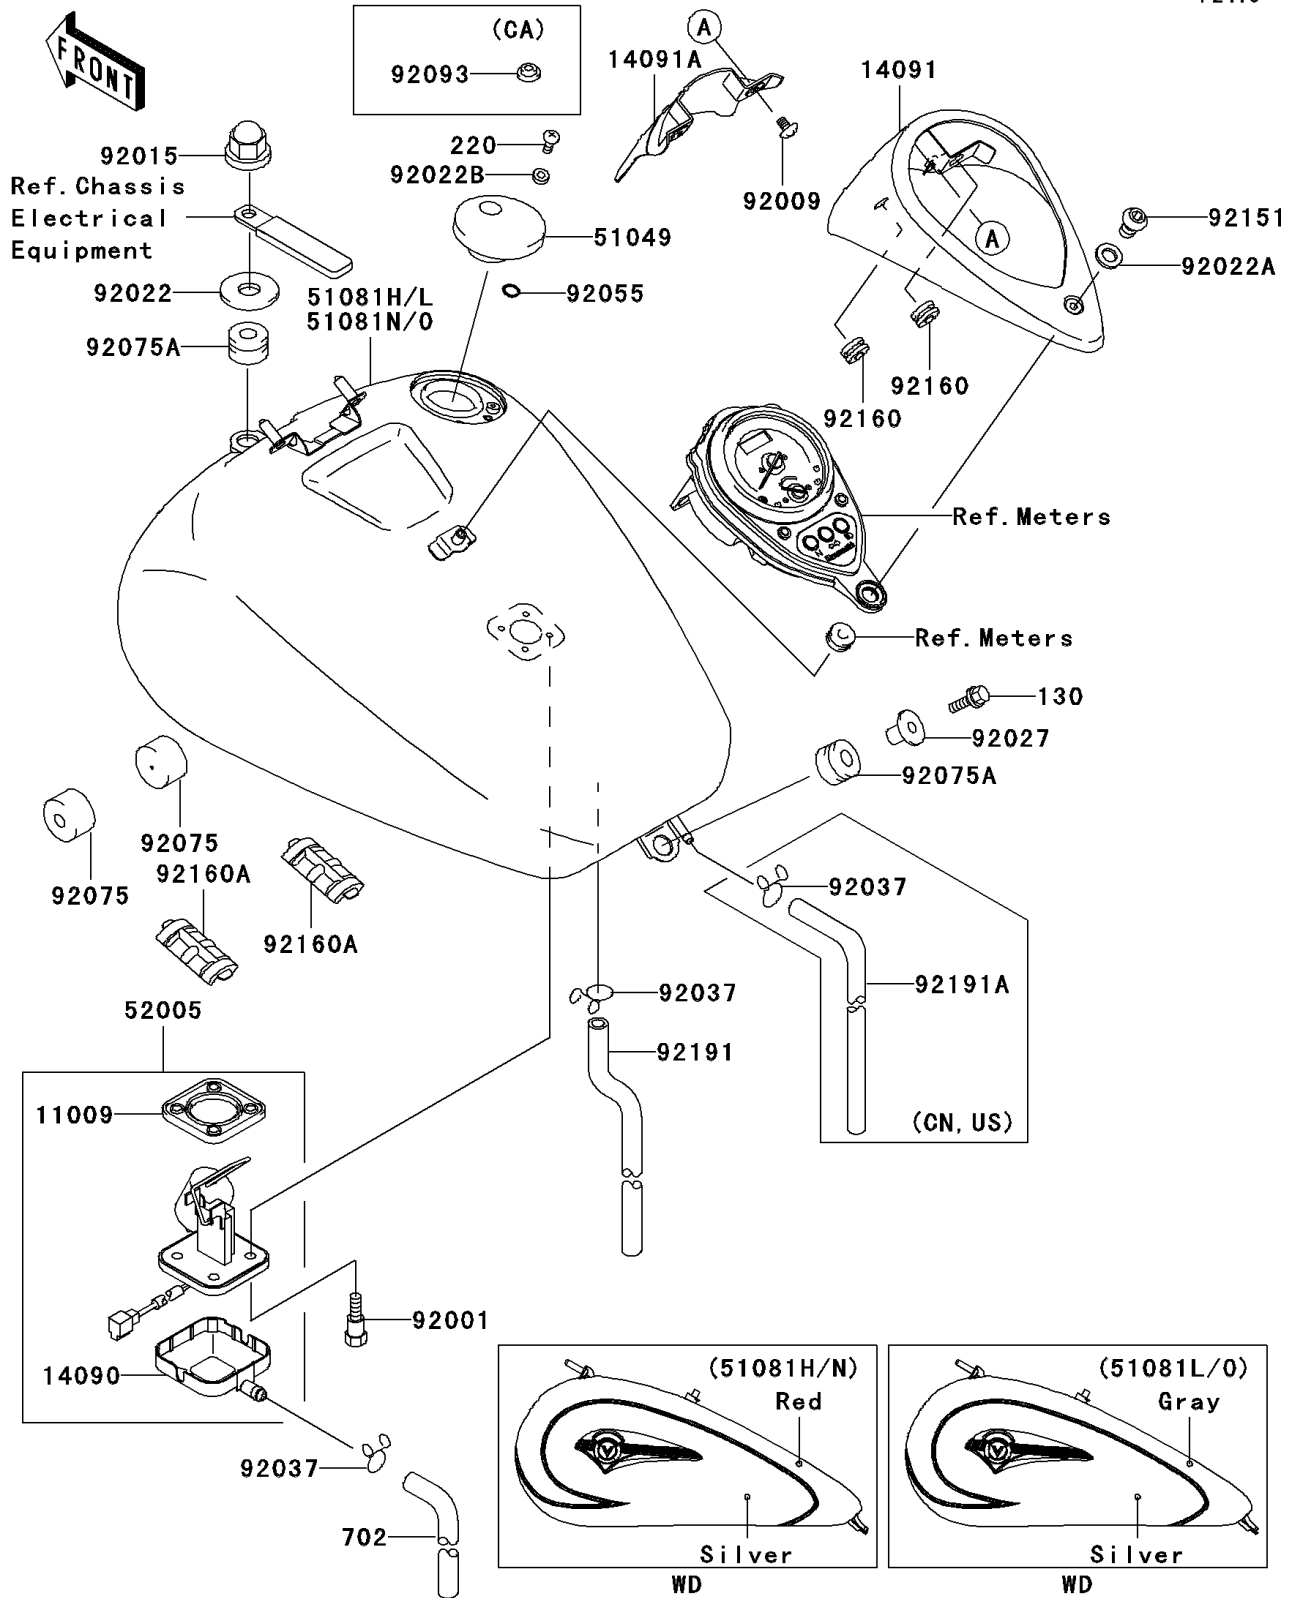

# 2001 Vulcan 1500 Nomad Fi PARTS DIAGRAM

Fuel Tank(VN1500-L2)

F2410

## 2001 Vulcan 1500 Nomad Fi PARTS LIST

Fuel Tank(VN1500-L2)

ITEM NAME	PART NUMBER	QUANTITY
GASKET,FUEL GAUGE (Ref # 11009)	11009-1656	1
COVER,FUEL GAUGE (Ref # 14090)	14090-1624	1
COVER,METER (Ref # 14091)	14091-1208	1
COVER,METER,FR (Ref # 14091A)	14091-1301	1
CAP-TANK,FUEL (Ref # 51049)	51049-1126	1
BOLT-FLANGED,8X30 (Ref # 130)	130H0830	1
SCREW-PAN-CROS (Ref # 220)	220D0510	2
TUBE-RUBBER,7X10X860 (Ref # 702)	702A07860	1
GAUGE,FUEL (Ref # 52005)	52005-1138	1
BOLT,FUEL GAUGE (Ref # 92001)	92001-1705	4
SCREW,6X12 (Ref # 92009)	92009-1877	2
NUT,CAP,8MM,BLACK (Ref # 92015)	92015-1174	1
WASHER,8X26X2.3 (Ref # 92022)	92022-1345	1
WASHER,6.2X11X1.5 (Ref # 92022A)	92022-183	1
WASHER,5.1X10X1.0 (Ref # 92022B)	92022-1977	2
COLLAR,L=19.3 (Ref # 92027)	92027-1780	1
RING-O,ID=9 (Ref # 92055)	92055-1023	2
DAMPER,FUEL TANK (Ref # 92075)	92075-125	2
DAMPER (Ref # 92075A)	92075-1736	2
BOLT,SOCKET,6X10 (Ref # 92151)	92151-1449	1
DAMPER (Ref # 92160)	92160-1162	2
DAMPER,FUEL TANK (Ref # 92160A)	92160-1907	2
TUBE,DRAIN (Ref # 92191)	92191-1272	1
TANK-COMP-FUEL,RED/SILVER (Ref # 51081H)	51081-5349-11	1
TANK-COMP-FUEL,SILVER/GRAY (Ref # 51081L)	51081-5366-8Y	1
TANK-COMP-FUEL,RED/SILVER (Ref # 51081N)	51081-5395-11	1
TANK-COMP-FUEL,SILVER/GRAY (Ref # 51081O)	51081-5396-8Y	1
CLAMP,TUBE (Ref # 92037)	92037-147	2
CLAMP,TUBE (Ref # 92037)	92037-147	3

## 2001 Vulcan 1500 Nomad Fi PARTS LIST

Fuel Tank(VN1500-L2)

ITEM NAME	PART NUMBER	QUANTITY
SEAL,FUEL TANK CAP (Ref # 92093)	92093-1030	1
TUBE,5X10X650 (Ref # 92191A)	92191-1529	1