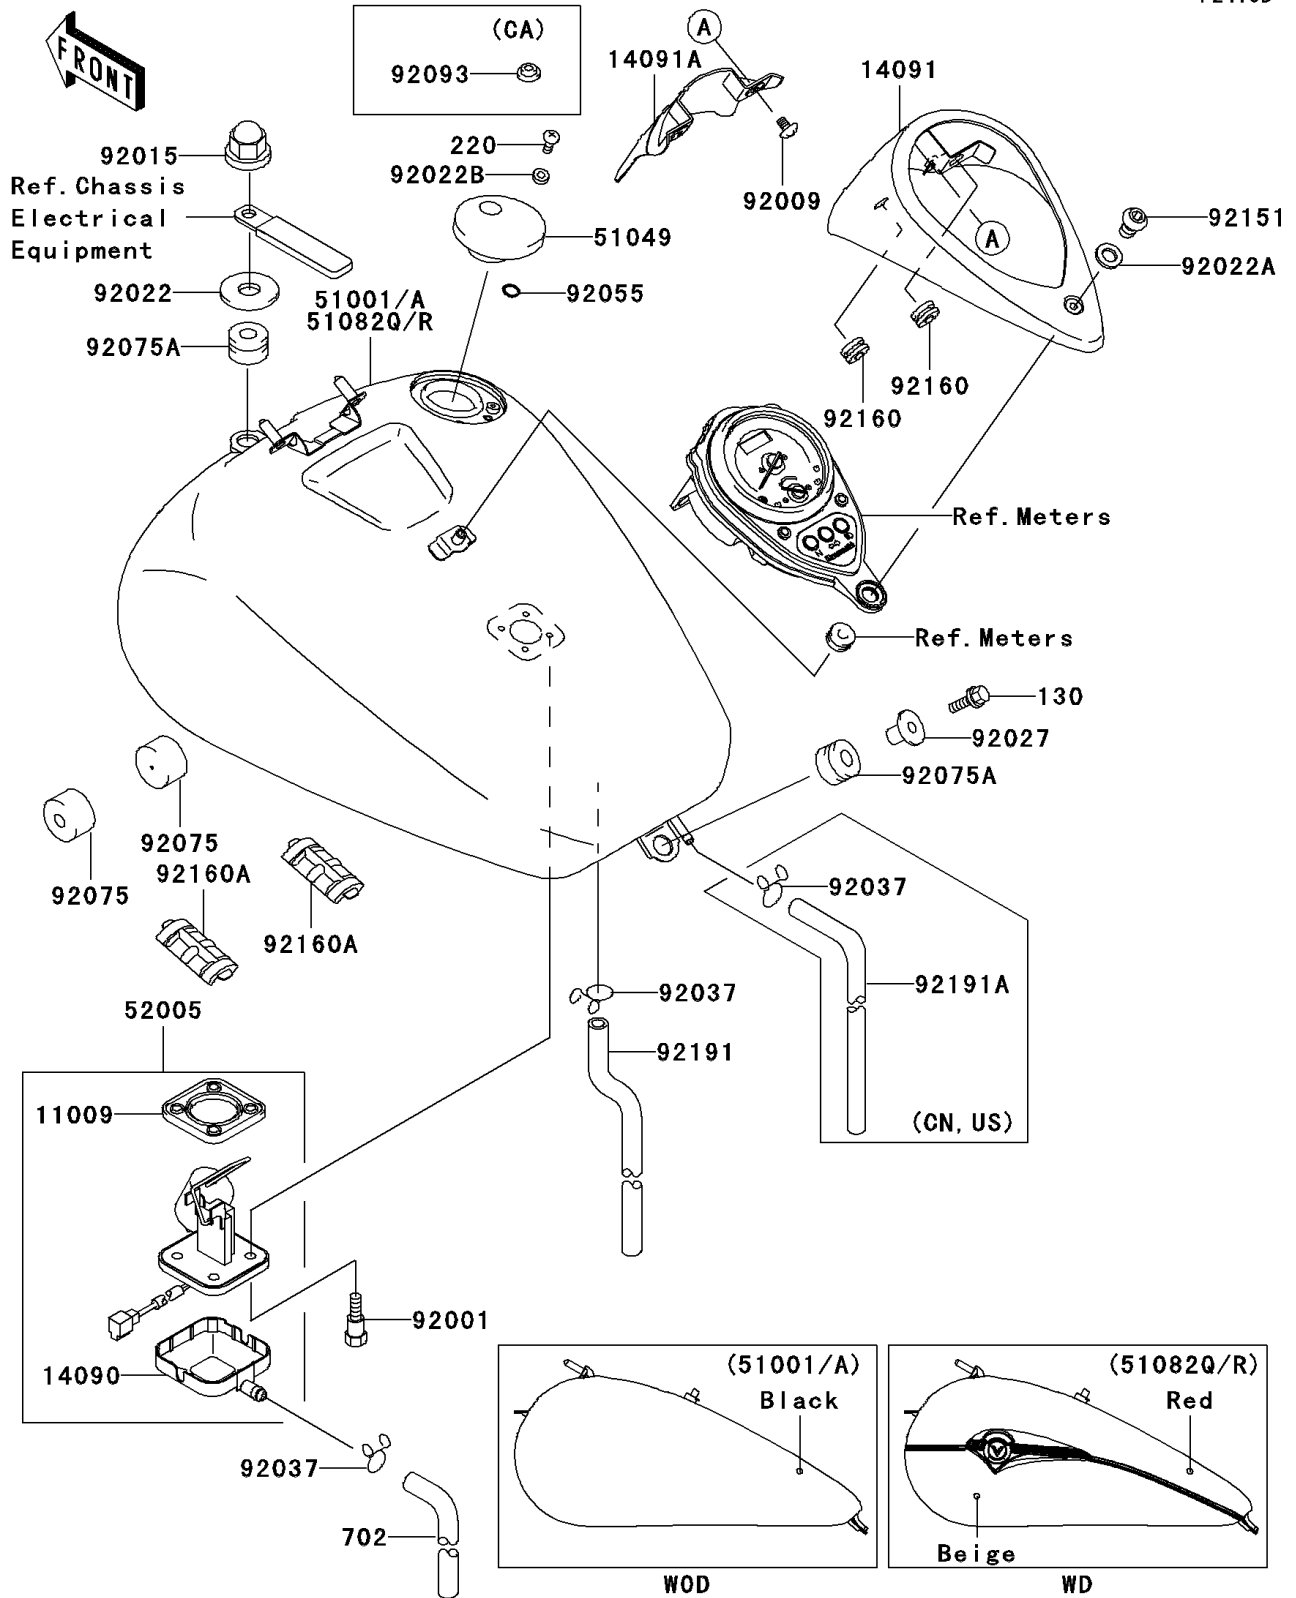

2003 Vulcan 1500 Nomad Fi PARTS DIAGRAM

Fuel Tank(VN1500-L4)

F2410B

2003 Vulcan 1500 Nomad Fi PARTS LIST

Fuel Tank(VN1500-L4)

ITEM NAME	PART NUMBER	QUANTITY
GASKET,FUEL GAUGE (Ref # 11009)	11009-1656	1
COVER,FUEL GAUGE (Ref # 14090)	14090-1624	1
COVER,METER (Ref # 14091)	14091-1208	1
COVER,METER,FR (Ref # 14091A)	14091-1301	1
CAP-TANK,FUEL (Ref # 51049)	51049-1126	1
BOLT-FLANGED,8X30 (Ref # 130)	130H0830	1
SCREW-PAN-CROS (Ref # 220)	220D0510	2
TUBE-RUBBER,7X10X860 (Ref # 702)	702A07860	1
GAUGE,FUEL (Ref # 52005)	52005-1138	1
BOLT,FUEL GAUGE (Ref # 92001)	92001-1705	4
SCREW,6X12 (Ref # 92009)	92009-1877	2
NUT,CAP,8MM,BLACK (Ref # 92015)	92015-1174	1
WASHER,8X26X2.3 (Ref # 92022)	92022-1345	1
WASHER,6.2X11X1.5 (Ref # 92022A)	92022-183	1
WASHER,5.1X10X1.0 (Ref # 92022B)	92022-1977	2
COLLAR,L=19.3 (Ref # 92027)	92027-1780	1
RING-O,ID=9 (Ref # 92055)	92055-1552	2
DAMPER,FUEL TANK (Ref # 92075)	92075-125	2
DAMPER (Ref # 92075A)	92075-1736	2
BOLT,SOCKET,6X10 (Ref # 92151)	92151-1449	1
DAMPER (Ref # 92160)	92160-1162	2
DAMPER,FUEL TANK (Ref # 92160A)	92160-1907	2
TUBE,DRAIN (Ref # 92191)	92191-1272	1
TANK-COMP-FUEL,BLACK (Ref # 51001)	51001-1570-B5	1
TANK-COMP-FUEL,BLACK (Ref # 51001A)	51001-1586-B5	1
TANK-COMP-FUEL,RED/BEIGE (Ref # 51082Q)	51082-5310-SI	1
TANK-COMP-FUEL,RED/BEIGE (Ref # 51082R)	51082-5311-SI	1
CLAMP,TUBE (Ref # 92037)	92037-147	2
CLAMP,TUBE (Ref # 92037)	92037-147	3

2003 Vulcan 1500 Nomad Fi PARTS LIST

Fuel Tank(VN1500-L4)

ITEM NAME	PART NUMBER	QUANTITY
SEAL,FUEL TANK CAP (Ref # 92093)	92093-1030	1
TUBE,5X10X650 (Ref # 92191A)	92191-1529	1