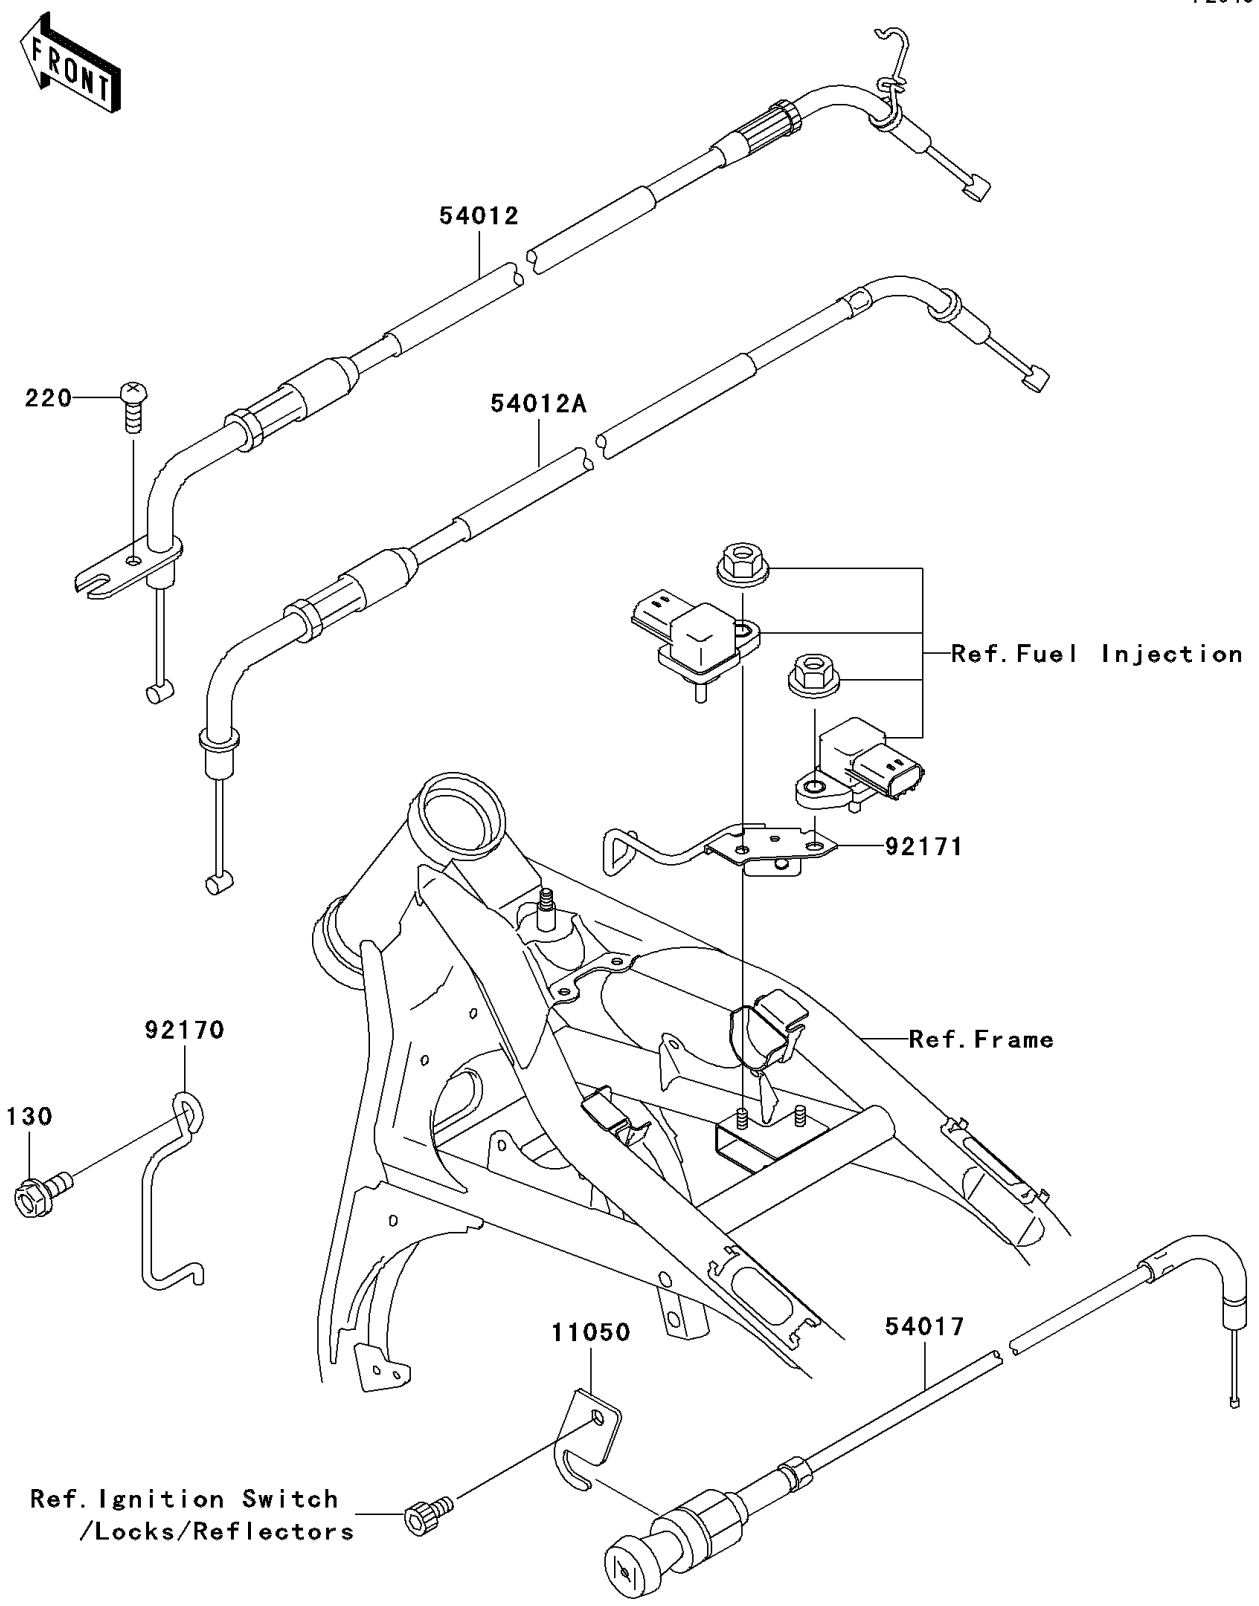

# 2001 Vulcan 1500 Nomad Fi PARTS DIAGRAM

Cables

F2540

## 2001 Vulcan 1500 Nomad Fi PARTS LIST

### Cables

ITEM NAME	PART NUMBER	QUANTITY
BOLT-FLANGED,6X14,BLACK (Ref # 130)	130J0614	1
SCREW-PAN-CROS (Ref # 220)	220C0514	1
BRACKET,STARTER CABLE (Ref # 11050)	11050-1699	1
CABLE-THROTTLE,OPENING (Ref # 54012)	54012-1611	1
CABLE-THROTTLE,CLOSING (Ref # 54012A)	54012-1612	1
CABLE-STARTER (Ref # 54017)	54017-1202	1
CLAMP,CABLE (Ref # 92170)	92170-1867	1
CLAMP,HARNESS (Ref # 92171)	92171-1325	1