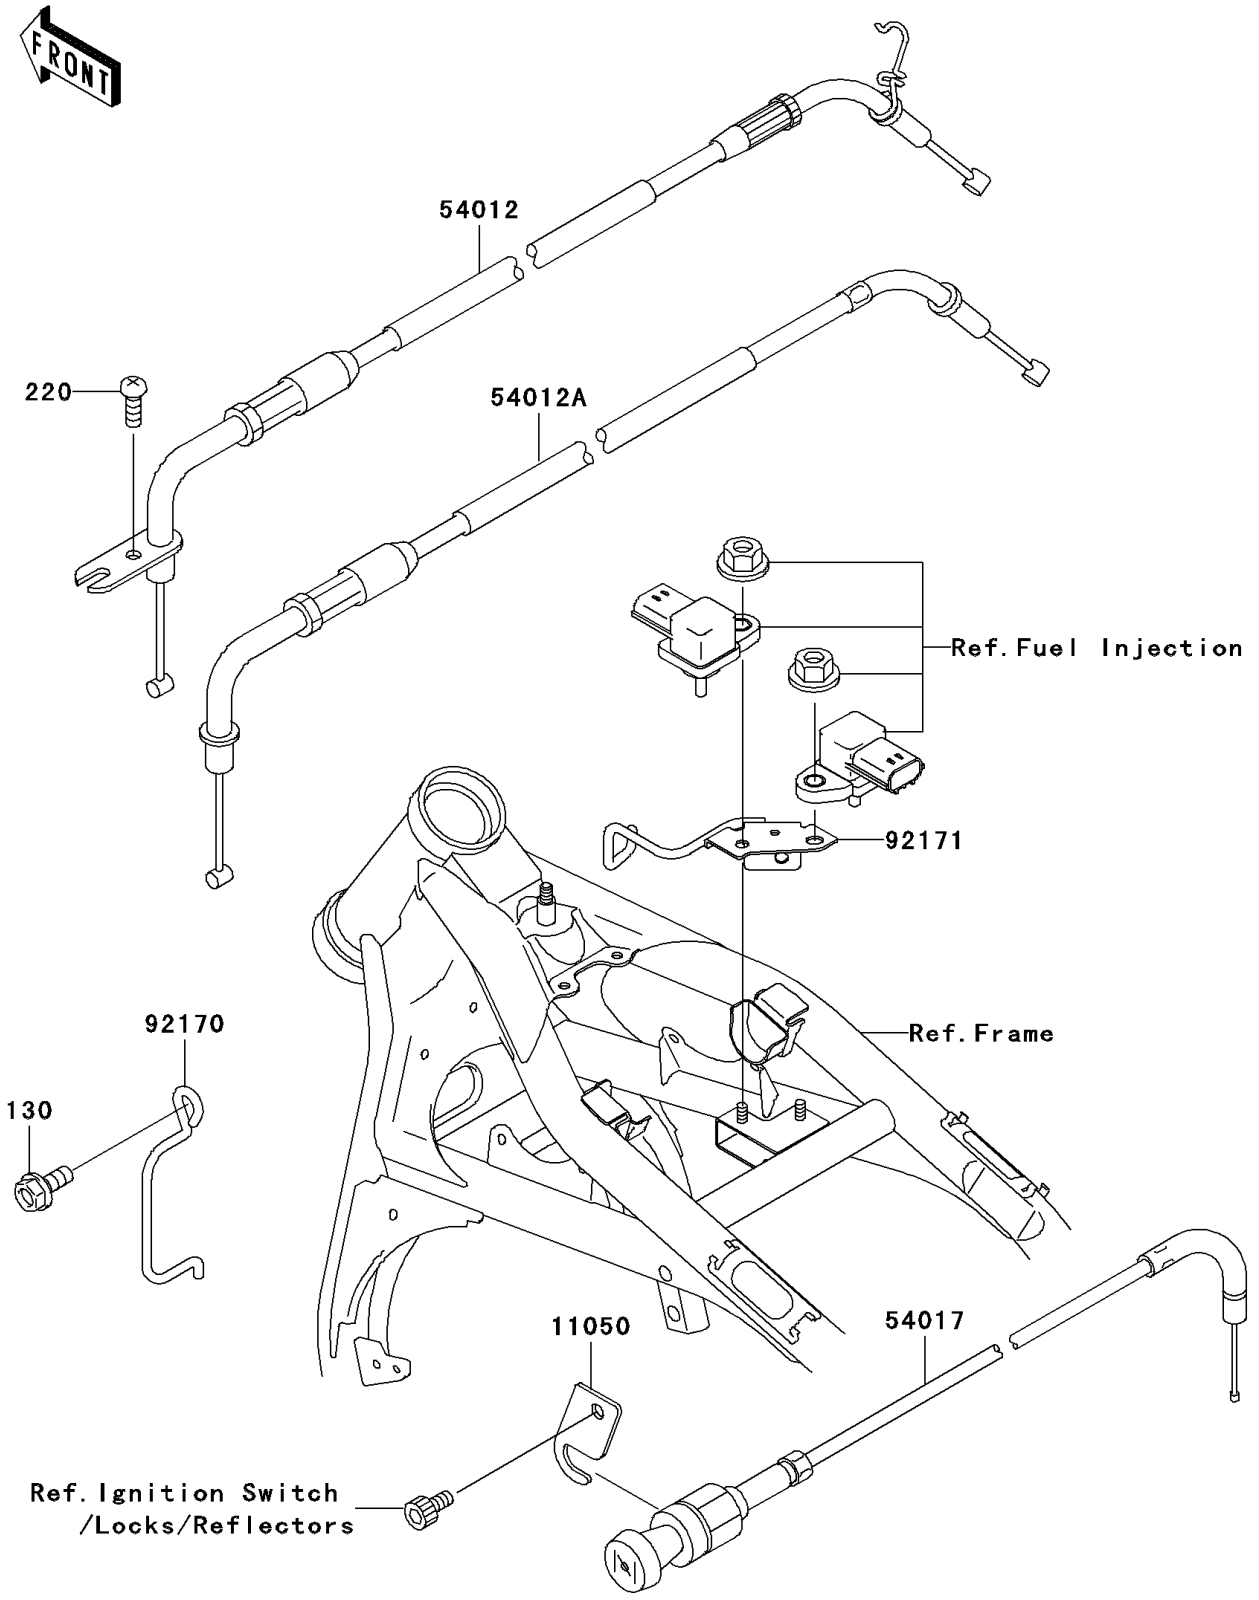

# 2003 Vulcan 1500 Nomad Fi PARTS DIAGRAM

Cables

F2540

## 2003 Vulcan 1500 Nomad Fi PARTS LIST

### Cables

ITEM NAME	PART NUMBER	QUANTITY
BOLT-FLANGED,6X14,BLACK (Ref # 130)	130J0614	1
SCREW-PAN-CROS (Ref # 220)	220C0514	1
BRACKET,STARTER CABLE (Ref # 11050)	11050-1699	1
CABLE-THROTTLE,OPENING (Ref # 54012)	54012-1611	1
CABLE-THROTTLE,CLOSING (Ref # 54012A)	54012-1612	1
CABLE-STARTER (Ref # 54017)	54017-1202	1
CLAMP,CABLE (Ref # 92170)	92170-1867	1
CLAMP,HARNESS (Ref # 92171)	92171-1325	1