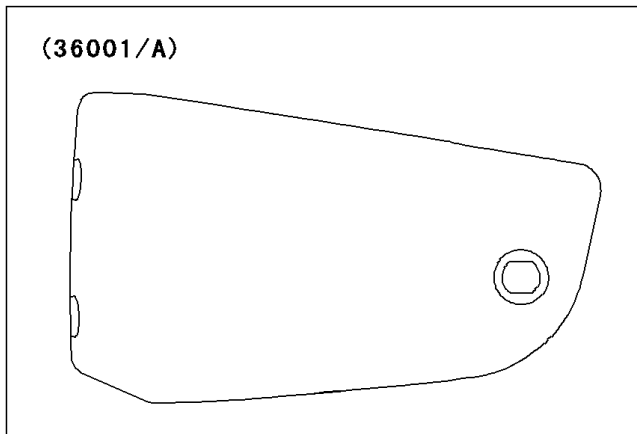

2001 Vulcan 1500 Nomad Fi PARTS DIAGRAM

Side Covers

F2611

W0D

2001 Vulcan 1500 Nomad Fi PARTS LIST

Side Covers

ITEM NAME	PART NUMBER	QUANTITY
COVER-SIDE,LH,EBONY (Ref # 36001)	36001-1645-H8	1
COVER-SIDE,RH,EBONY (Ref # 36001A)	36001-1646-H8	1
SCREW,6X35 (Ref # 92009)	92009-1874	1
GROMMET (Ref # 92071)	92071-1131	2
DAMPER (Ref # 92075)	92075-1629	2
DAMPER (Ref # 92160)	92160-1944	1