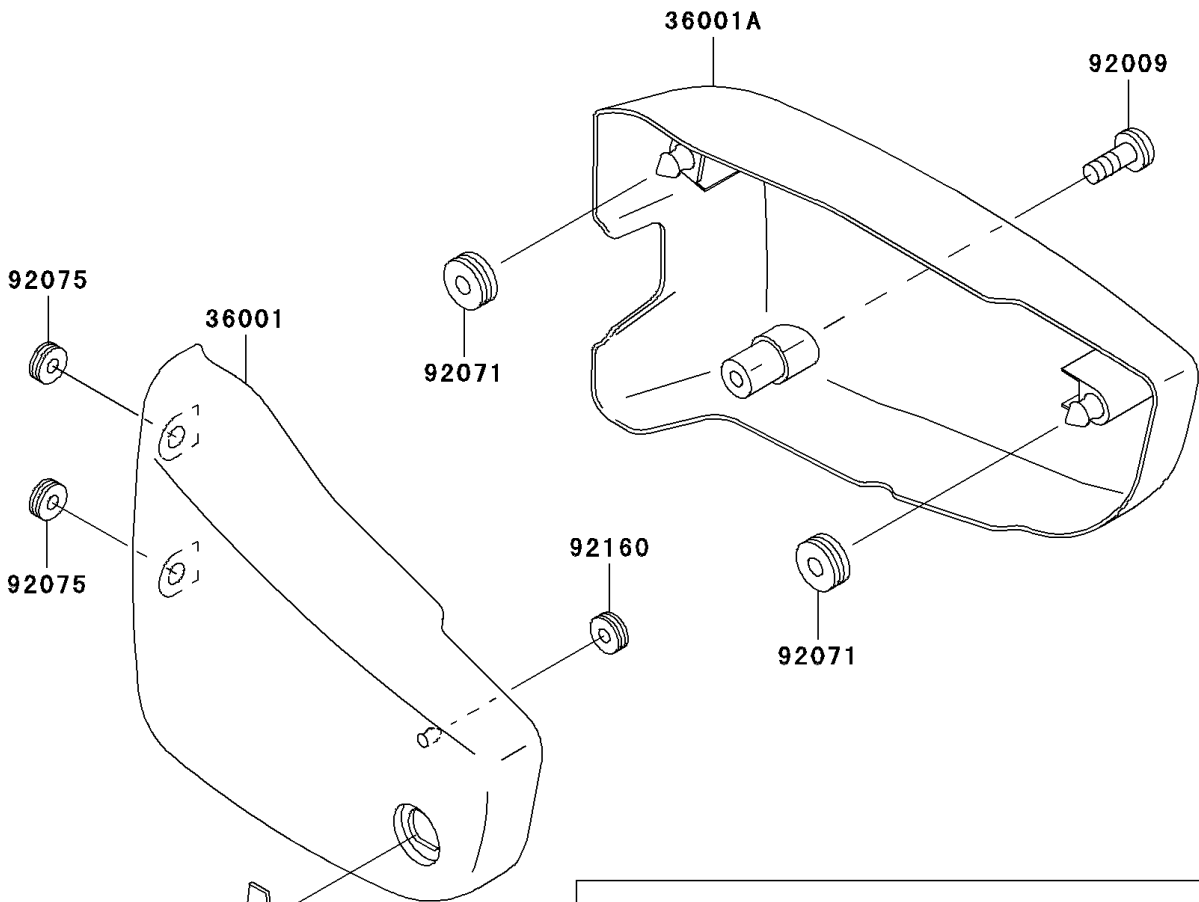

2001 Vulcan 1500 Nomad Fi PARTS DIAGRAM

Side Covers

F2611

W0D

2001 Vulcan 1500 Nomad Fi PARTS LIST

Side Covers

ITEM NAME	PART NUMBER	QUANTITY
COVER-SIDE,LH,EBONY (Ref # 36001)	36001-1645-H8	1
COVER-SIDE,RH,EBONY (Ref # 36001A)	36001-1646-H8	1
SCREW,6X35 (Ref # 92009)	92009-1874	1
GROMMET (Ref # 92071)	92071-1131	2
DAMPER (Ref # 92075)	92075-1629	2
DAMPER (Ref # 92160)	92160-1944	1