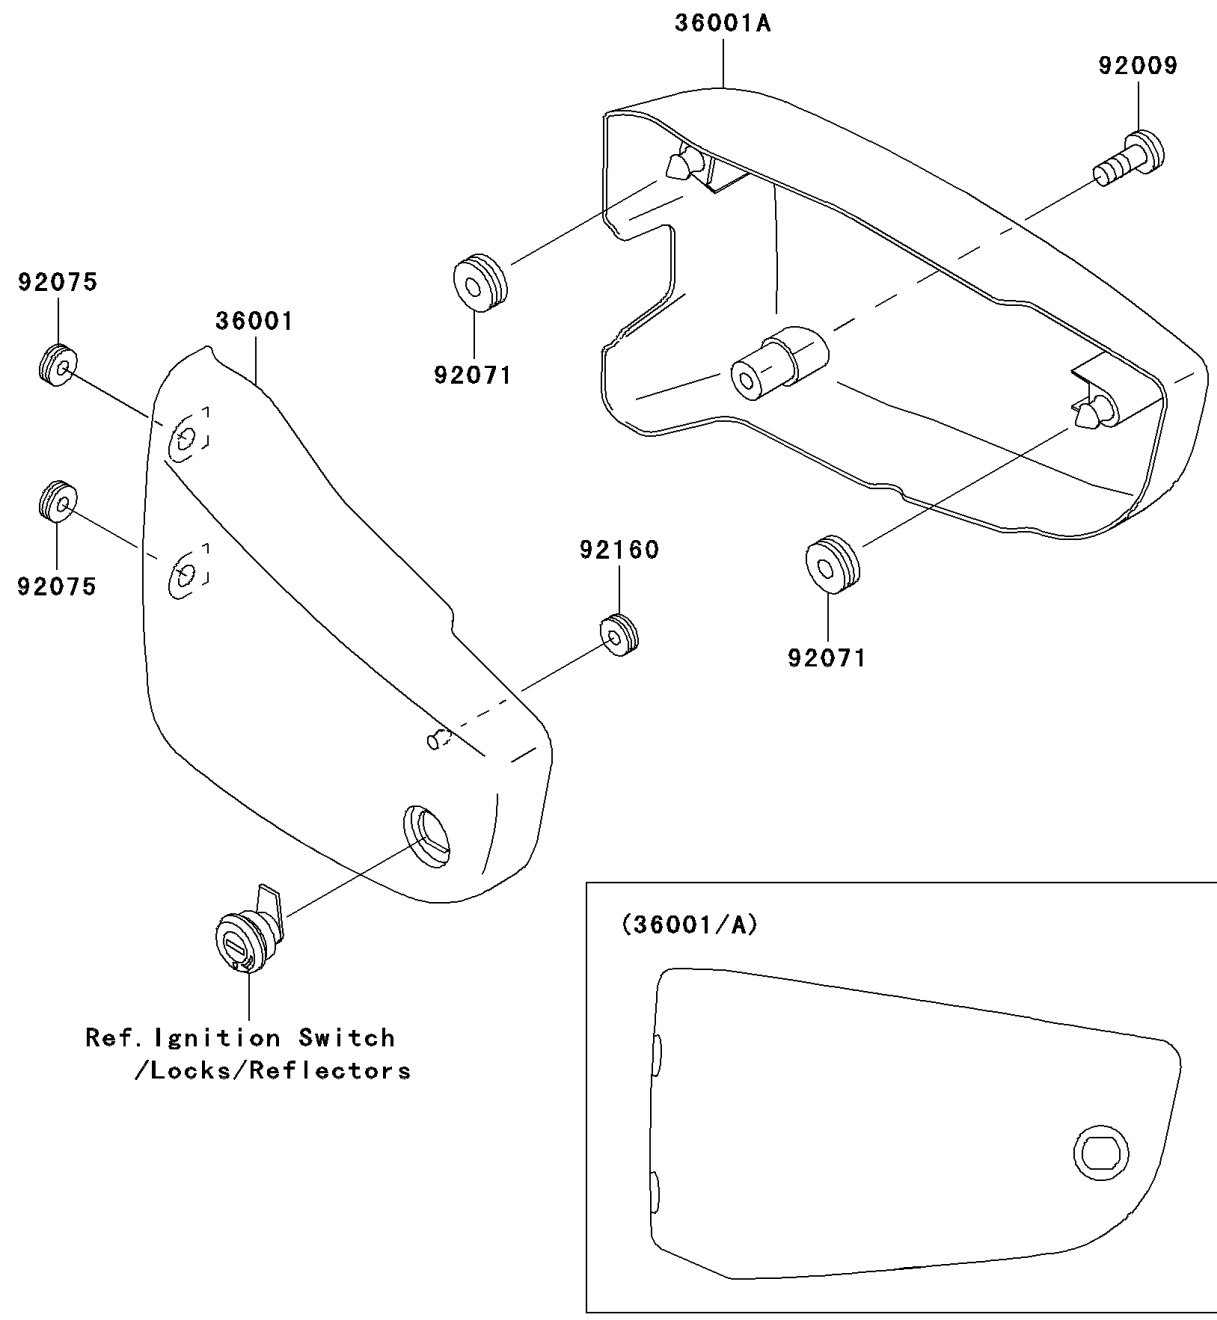

2003 Vulcan 1500 Nomad Fi PARTS DIAGRAM

Side Covers

F2611

WOD

2003 Vulcan 1500 Nomad Fi PARTS LIST

Side Covers

ITEM NAME	PART NUMBER	QUANTITY
COVER-SIDE,LH,EBONY (Ref # 36001)	36001-1645-H8	1
COVER-SIDE,RH,EBONY (Ref # 36001A)	36001-1646-H8	1
SCREW,6X35 (Ref # 92009)	92009-1874	1
GROMMET (Ref # 92071)	92071-1131	2
DAMPER (Ref # 92075)	92075-1629	2
DAMPER (Ref # 92160)	92160-1944	1