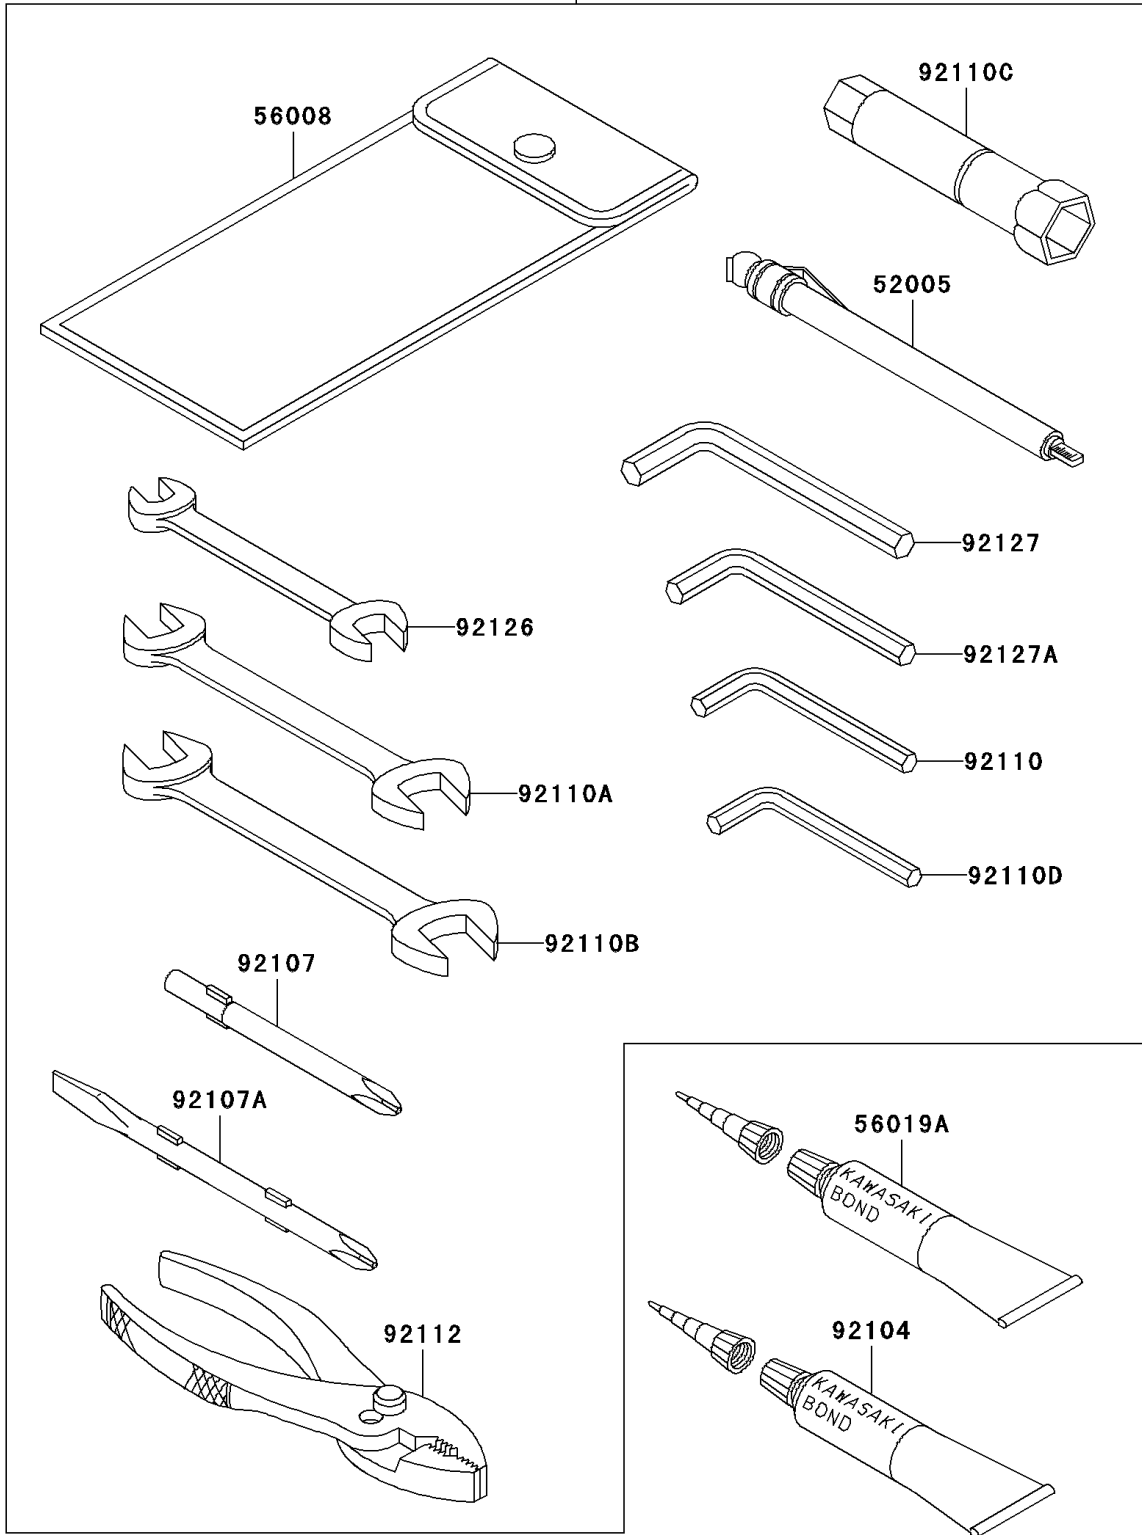

2002 Vulcan 1500 Nomad Fi PARTS DIAGRAM

Owner's Tools

56007

F2810

2002 Vulcan 1500 Nomad Fi PARTS LIST

Owner's Tools

| ITEM NAME | PART NUMBER | QUANTITY |
|--|-------------|----------|
| GAUGE,AIR,350KPA/50PSI (Ref # 52005) | 52005-1142 | 1 |
| TOOL-KIT (Ref # 56007) | 56007-1465 | 1 |
| BAG,TOOL (Ref # 56008) | 56008-006 | 1 |
| THREE BOND TB1211,HT/RS,WHITE (Ref # 56019A) | 56019-120 | 1 |
| GASKET-LIQUID,TUBE,100G,BLACK (Ref # 92104) | 92104-1003 | 1 |
| TOOL-DRIVER,#3PHILLIPS (Ref # 92107) | 92107-1002 | 1 |
| TOOL-DRIVER,#2PHILLIPS&SLOT (Ref # 92107A) | 92107-1052 | 1 |
| TOOL-WRENCH,ALLEN,5MM (Ref # 92110) | 92110-1015 | 1 |
| TOOL-WRENCH,OPEN END,10X12 (Ref # 92110A) | 92110-1038 | 1 |
| TOOL-WRENCH,OPEN END,14X17 (Ref # 92110B) | 92110-1045 | 1 |
| TOOL-WRENCH,BOX,18MM (Ref # 92110C) | 92110-1135 | 1 |
| TOOL-WRENCH,ALLEN,4MM (Ref # 92110D) | 92110-3703 | 1 |
| TOOL-PLIERS (Ref # 92112) | 92112-003 | 1 |
| TOOL-WRENCH,OPEN END,8X10 (Ref # 92126) | 92126-001 | 1 |
| TOOL-WRENCH,ALLEN,8MM (Ref # 92127) | 92127-002 | 1 |
| TOOL-WRENCH,ALLEN,6MM (Ref # 92127A) | 92127-003 | 1 |