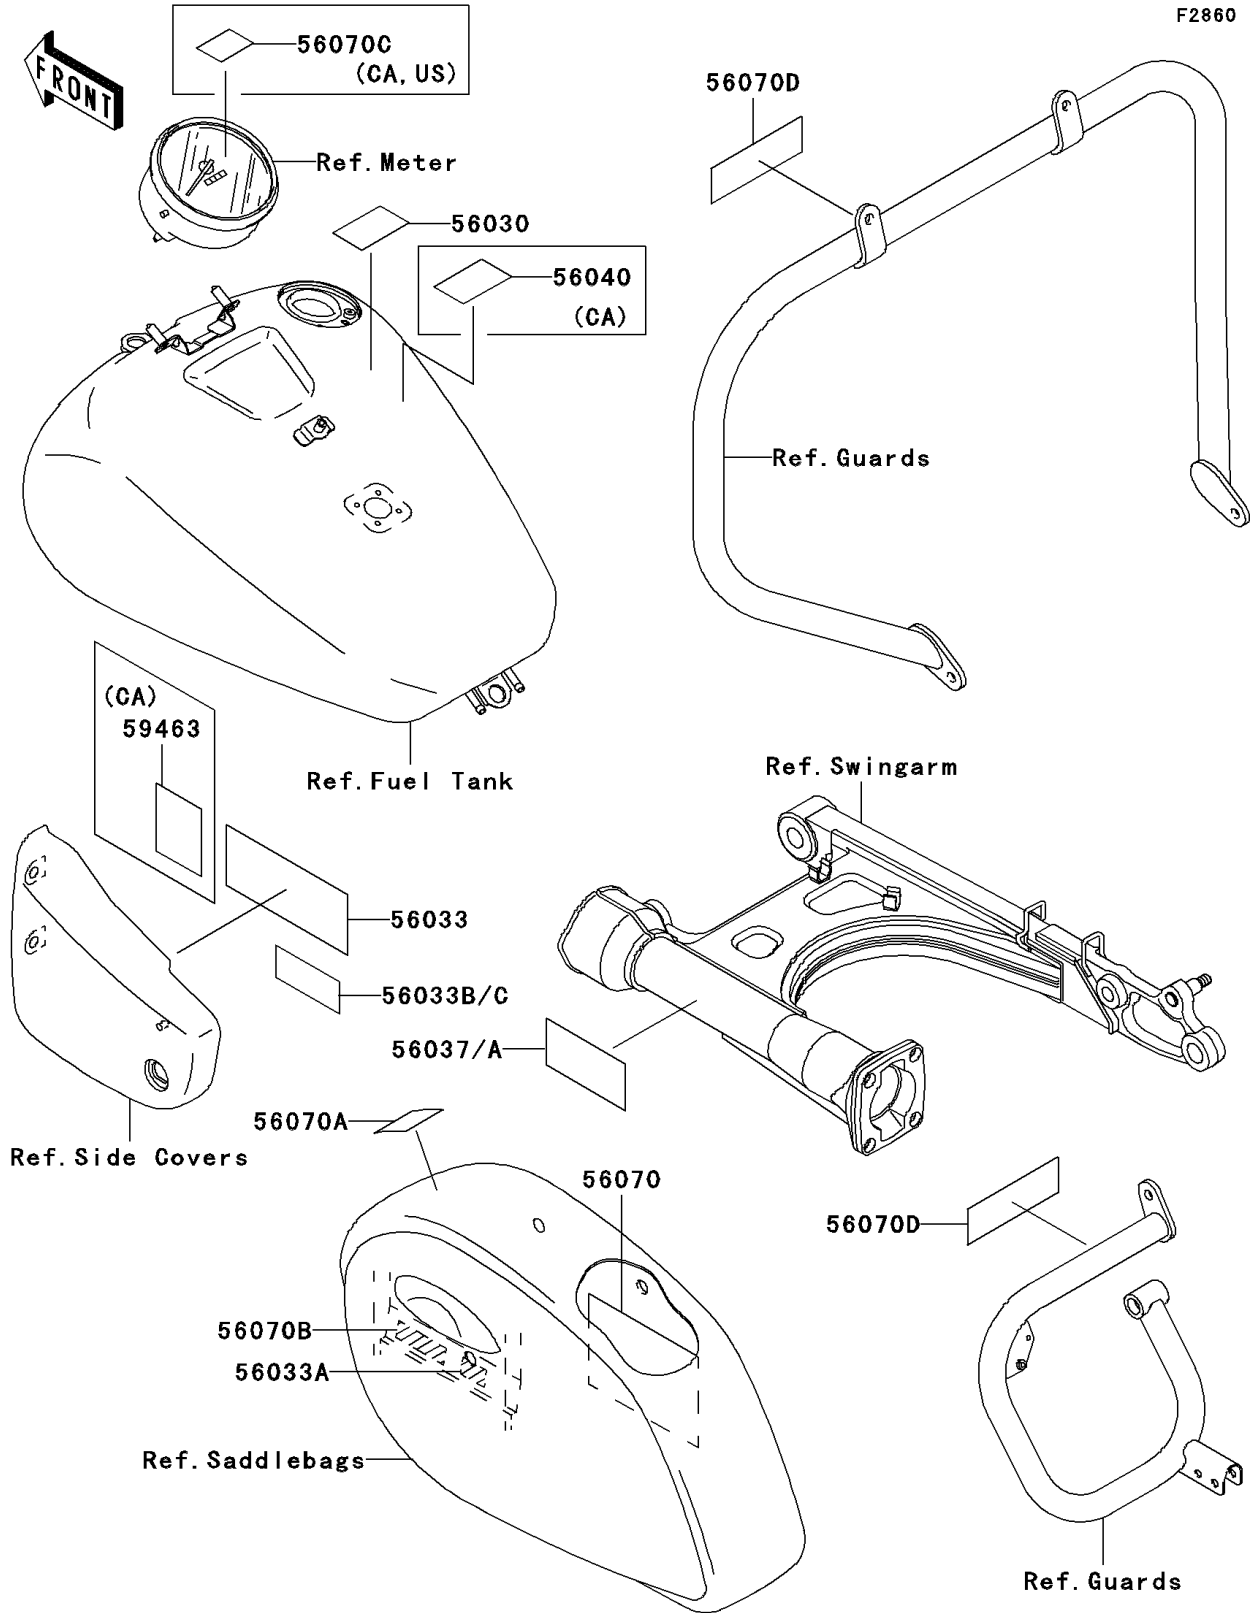

2001 Vulcan 1500 Nomad Fi PARTS DIAGRAM

Labels(VN1500-L2/L3)

2001 Vulcan 1500 Nomad Fi PARTS LIST

Labels(VN1500-L2/L3)

ITEM NAME	PART NUMBER	QUANTITY
LABEL,GASOLINE (Ref # 56030)	56030-1178	1
LABEL-MANUAL,DAILY SAFETY (Ref # 56033)	56033-1115	1
LABEL-MANUAL,SIDE BAG (Ref # 56033A)	56033-1132	2
LABEL-MANUAL,OIL&OIL FILTER (Ref # 56033B)	56033-1210	1
LABEL-SPECIFICATION,TIRE&LOAD (Ref # 56037)	56037-1851	1
LABEL-WARNING,SIDE BAG (Ref # 56070)	56070-1150	2
LABEL-WARNING,SIDE BAG (Ref # 56070A)	56070-1154	2
LABEL-WARNING,SIDE BAG (Ref # 56070B)	56070-1155	2
LABEL-WARNING,SIDE BAG GUARD (Ref # 56070D)	56070-1180	2
LABEL-WARNING,EVAPO (Ref # 56040)	56040-1121	1
LABEL-WARNING,BREAK IN CAUTION (Ref # 56070C)	56070-1177	1
LABEL-CERTIFICATION,EVAPO ROUT (Ref # 59463)	59463-1546	1