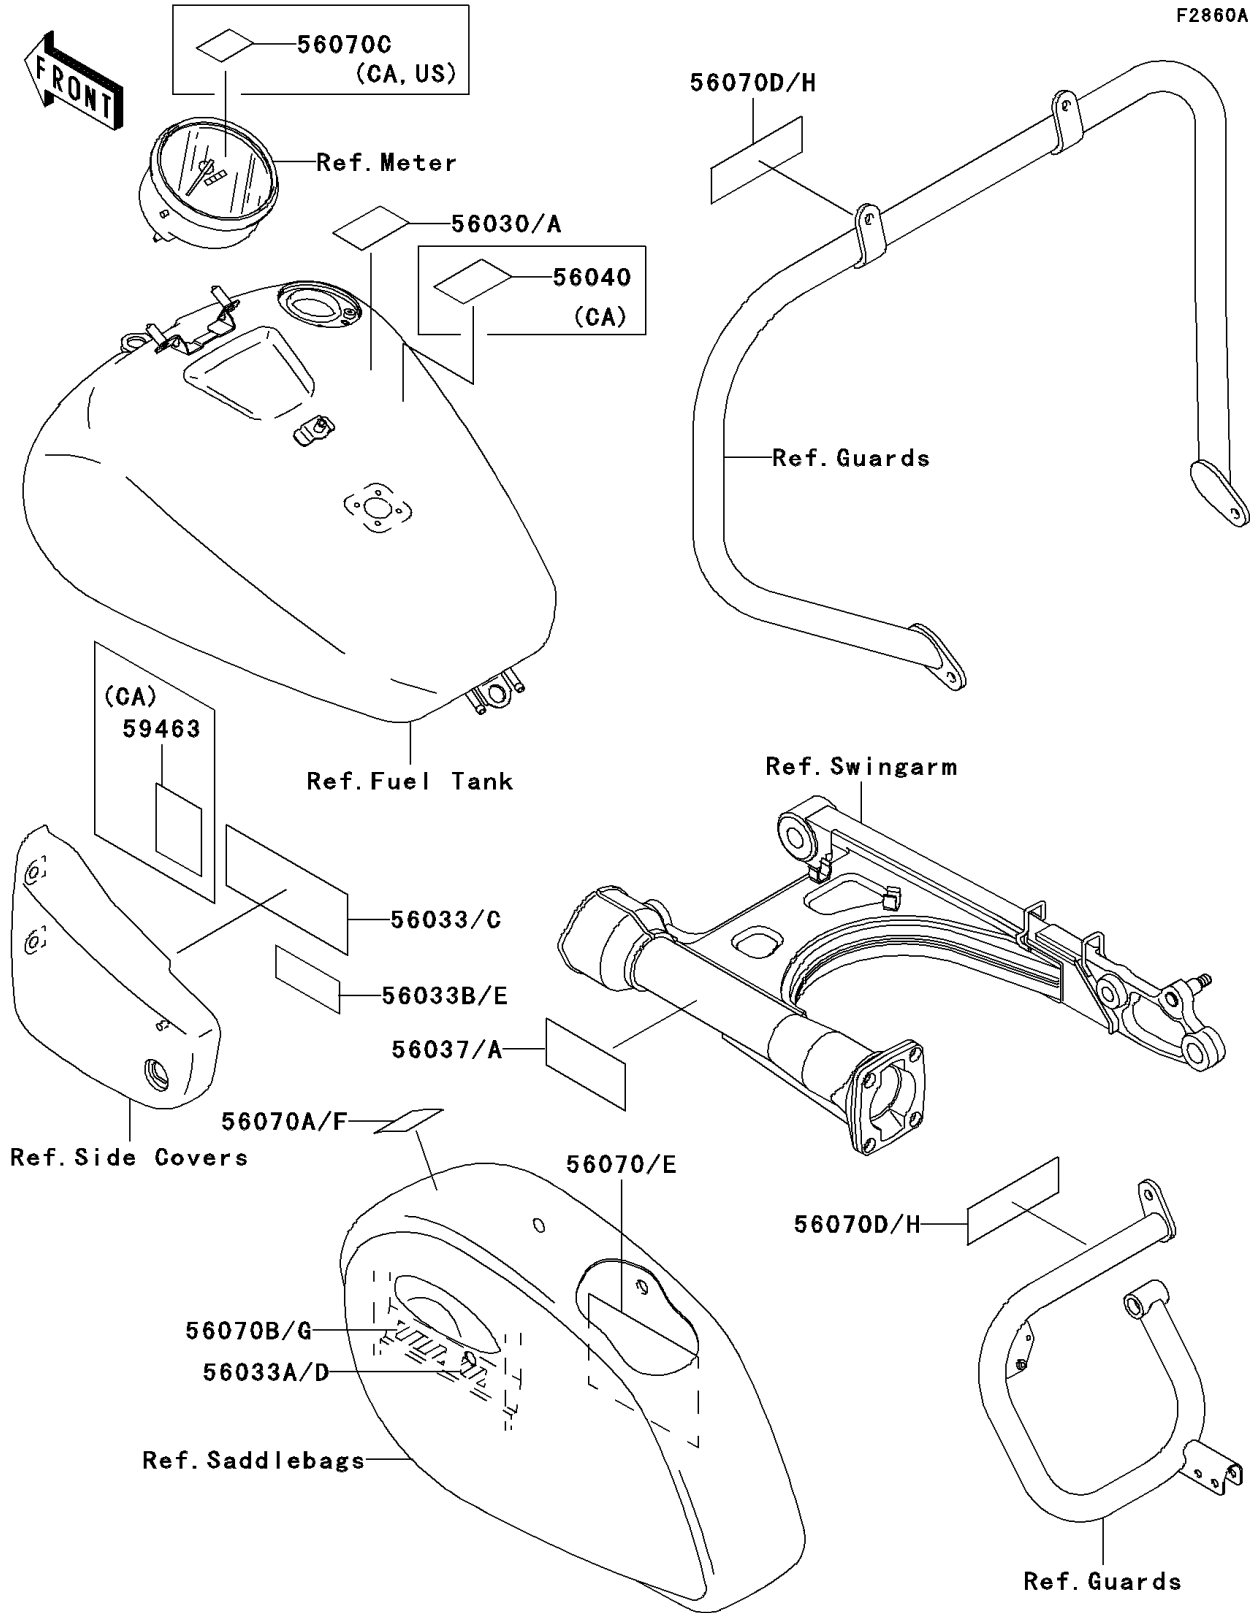

# 2003 Vulcan 1500 Nomad Fi PARTS DIAGRAM

Labels(VN1500-L4)

## 2003 Vulcan 1500 Nomad Fi PARTS LIST

Labels(VN1500-L4)

ITEM NAME	PART NUMBER	QUANTITY
LABEL,GASOLINE (Ref # 56030)	56030-1177	1
LABEL,GASOLINE (Ref # 56030A)	56030-1178	1
LABEL-MANUAL,DAILY SAFETY (Ref # 56033)	56033-1115	1
LABEL-MANUAL,SIDE BAG (Ref # 56033A)	56033-1132	2
LABEL-MANUAL,OIL&OIL FILTER (Ref # 56033B)	56033-1262	1
LABEL-MANUAL,DAILY SAFETY (Ref # 56033C)	56033-1329	1
LABEL-MANUAL,SIDE BAG (Ref # 56033D)	56033-1330	2
LABEL-MANUAL,OIL&OIL FILTER (Ref # 56033E)	56033-1331	1
LABEL-SPECIFICATION,TIRE&LOAD (Ref # 56037)	56037-1947	1
LABEL-SPECIFICATION,TIRE&LOAD (Ref # 56037A)	56037-1979	1
LABEL-WARNING,EVAPO (Ref # 56040)	56040-1121	1
LABEL-WARNING,SIDE BAG (Ref # 56070)	56070-1150	2
LABEL-WARNING,SIDE BAG (Ref # 56070A)	56070-1154	2
LABEL-WARNING,SIDE BAG (Ref # 56070B)	56070-1155	2
LABEL-WARNING,BREAK IN CAUTION (Ref # 56070C)	56070-1177	1
LABEL-WARNING,SIDE BAG GUARD (Ref # 56070D)	56070-1180	2
LABEL-WARNING,SIDE BAG (Ref # 56070E)	56070-1282	2
LABEL-WARNING,SIDE BAG (Ref # 56070F)	56070-1283	2
LABEL-WARNING,SIDE BAG (Ref # 56070G)	56070-1284	2
LABEL-WARNING,SIDE BAG GUARD (Ref # 56070H)	56070-1285	2
LABEL-CERTIFICATION,EVAPO ROUT (Ref # 59463)	59463-1546	1