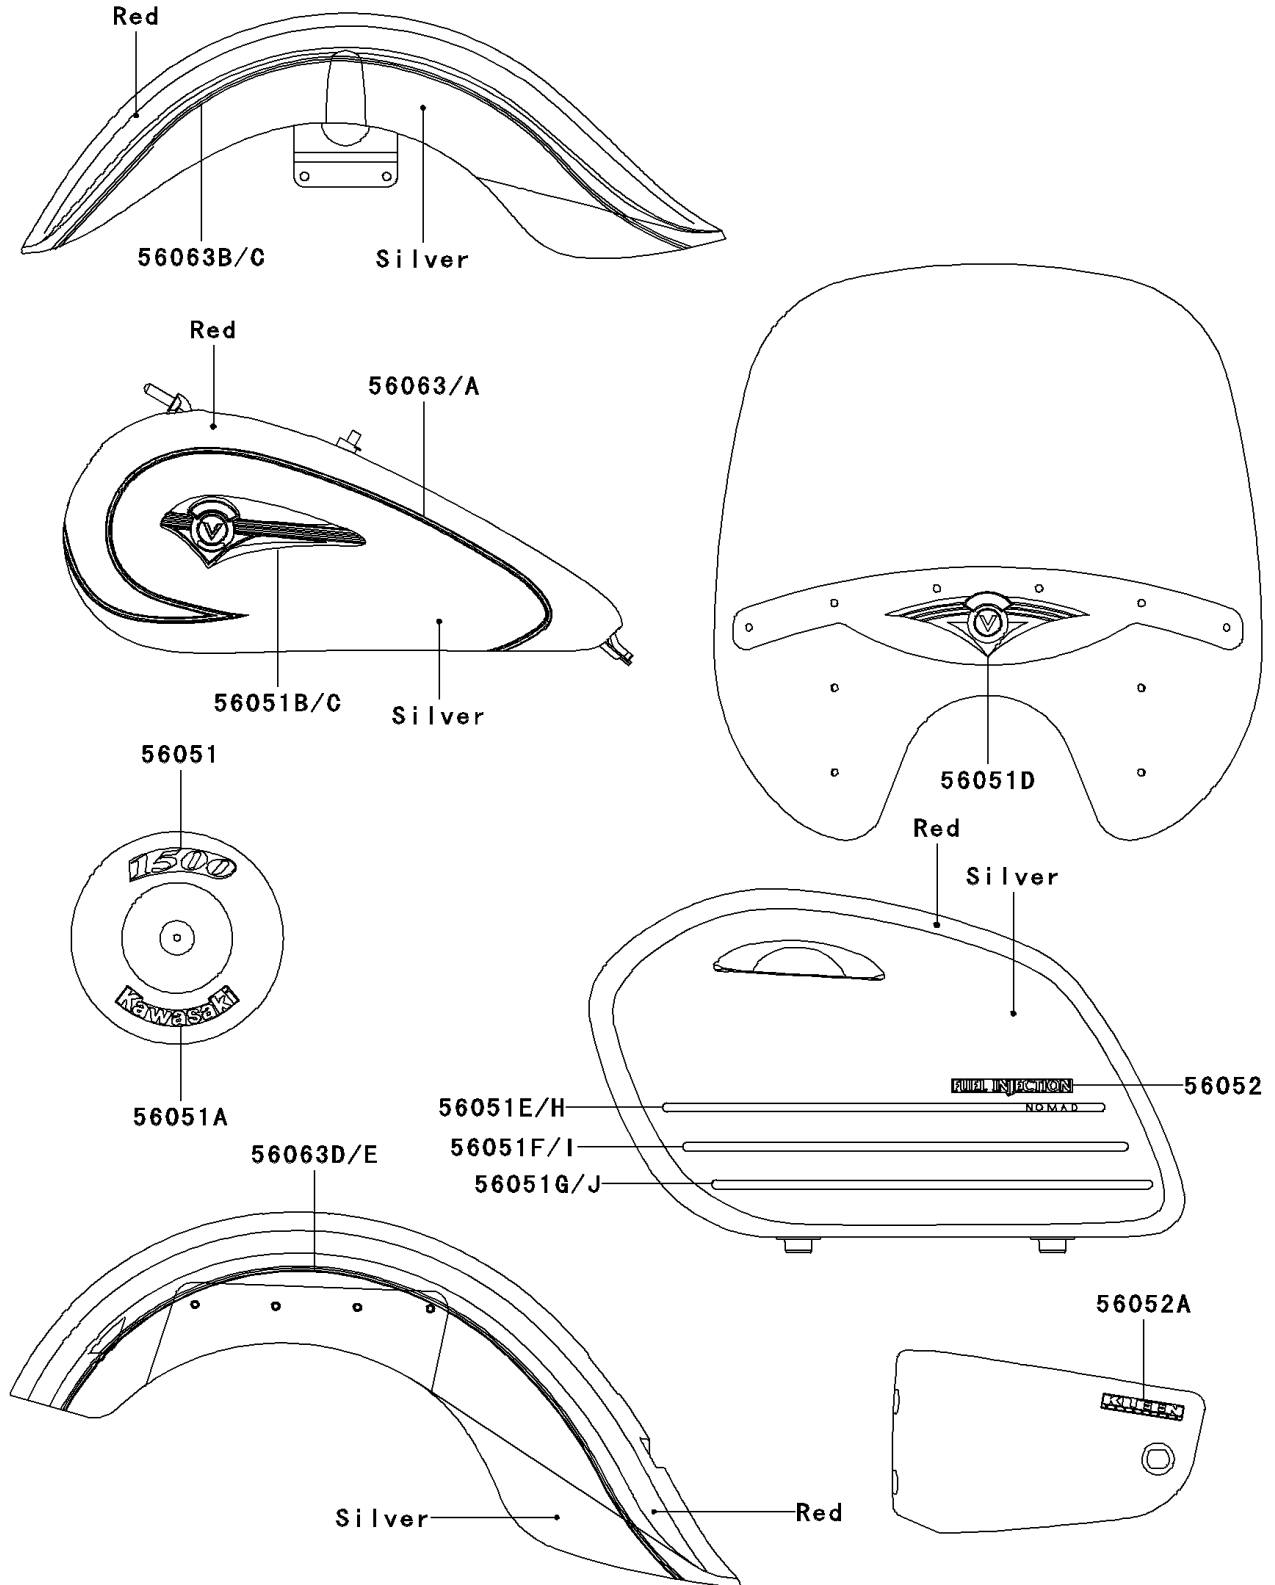

2001 Vulcan 1500 Nomad Fi PARTS DIAGRAM

Decals(Red/Silver)(VN1500-L2)

F2861A

2001 Vulcan 1500 Nomad Fi PARTS LIST

Decals(Red/Silver)(VN1500-L2)

ITEM NAME	PART NUMBER	QUANTITY
MARK,AIR CLEANER,1500 (Ref # 56051)	56051-1459	1
MARK,AIR CLEANER,KAWASAKI (Ref # 56051A)	56051-1460	1
MARK,FUEL TANK,LH (Ref # 56051B)	56051-1808	1
MARK,FUEL TANK,RH (Ref # 56051C)	56051-1809	1
MARK,WINDSHIELD BRACKET (Ref # 56051D)	56051-1810	1
MARK,SIDE BAG COVER,UPP,LH (Ref # 56051E)	56051-1811	1
MARK,SIDE BAG COVER,CNT,LH (Ref # 56051F)	56051-1812	1
MARK,SIDE BAG COVER,LWR,LH (Ref # 56051G)	56051-1813	1
MARK,SIDE BAG COVER,UPP,RH (Ref # 56051H)	56051-1814	1
MARK,SIDE BAG COVER,CNT,RH (Ref # 56051I)	56051-1815	1
MARK,SIDE BAG COVER,LWR,RH (Ref # 56051J)	56051-1816	1
MARK,SIDE BAG,FUEL INJECTION (Ref # 56052)	56052-1323	2
MARK,SIDE COVER,KLEEN (Ref # 56052A)	56052-1384	1
PATTERN,FUEL TANK,LH (Ref # 56063)	56063-1960	1
PATTERN,FUEL TANK,RH (Ref # 56063A)	56063-1961	1
PATTERN,FR FENDER,LH (Ref # 56063B)	56063-1962	1
PATTERN,FR FENDER,RH (Ref # 56063C)	56063-1963	1
PATTERN,RR FENDER,LH (Ref # 56063D)	56063-1964	1
PATTERN,RR FENDER,RH (Ref # 56063E)	56063-1965	1