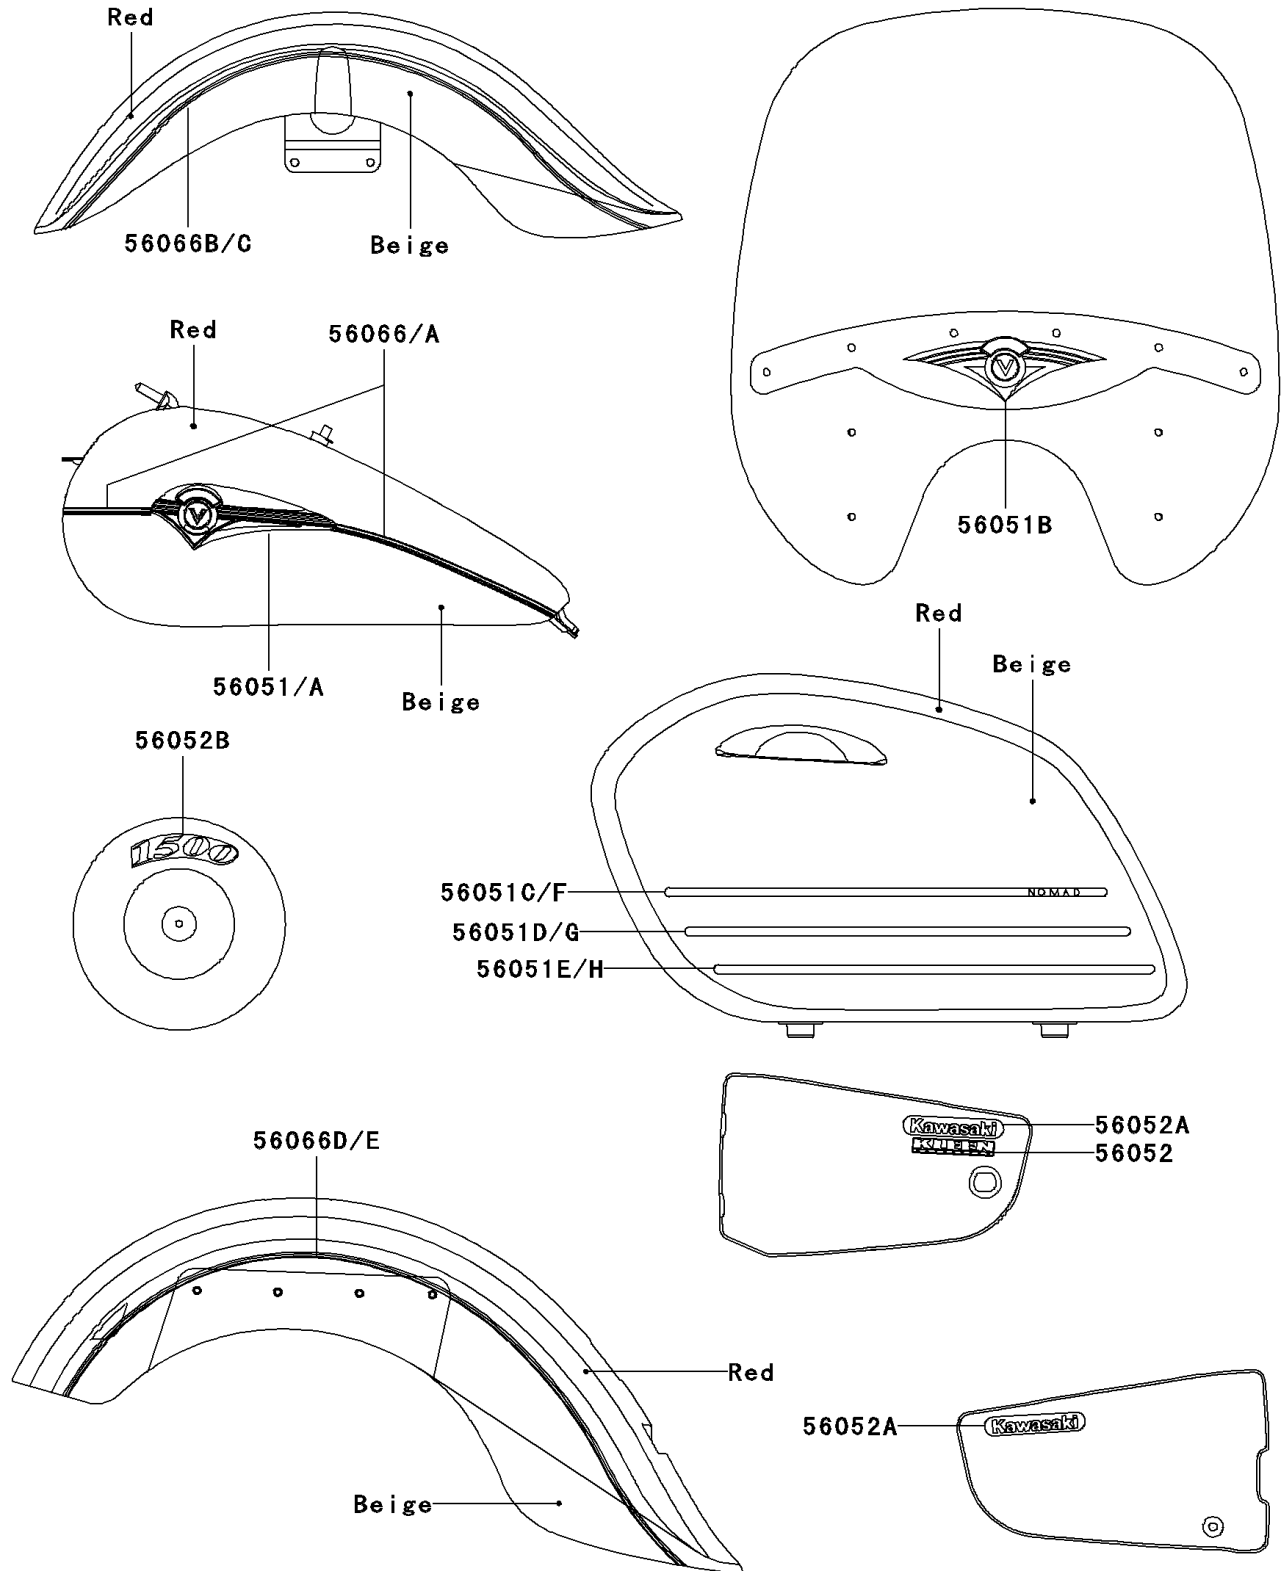

2003 Vulcan 1500 Nomad Fi PARTS DIAGRAM

Decals(Red/Beige)(VN1500-L4)

F2861E

2003 Vulcan 1500 Nomad Fi PARTS LIST

Decals(Red/Beige)(VN1500-L4)

ITEM NAME	PART NUMBER	QUANTITY
MARK,FUEL TANK,LH (Ref # 56051)	56051-1808	1
MARK,FUEL TANK,RH (Ref # 56051A)	56051-1809	1
MARK,WINDSHIELD BRACKET (Ref # 56051B)	56051-1810	1
MARK,SIDE BAG COVER,UPP,LH (Ref # 56051C)	56051-1811	1
MARK,SIDE BAG COVER,CNT,LH (Ref # 56051D)	56051-1812	1
MARK,SIDE BAG COVER,LWR,LH (Ref # 56051E)	56051-1813	1
MARK,SIDE BAG COVER,UPP,RH (Ref # 56051F)	56051-1814	1
MARK,SIDE BAG COVER,CNT,RH (Ref # 56051G)	56051-1815	1
MARK,SIDE BAG COVER,LWR,RH (Ref # 56051H)	56051-1816	1
MARK,SIDE COVER,KLEEN (Ref # 56052)	56052-1384	1
MARK,SIDE COVER,KAWASAKI (Ref # 56052A)	56052-1533	2
MARK,AIR CLEANER COVER,RH,1500 (Ref # 56052B)	56052-1545	1
PATTERN,FUEL TANK,LH (Ref # 56066)	56066-1125	1
PATTERN,FUEL TANK,RH (Ref # 56066A)	56066-1126	1
PATTERN,FR FENDER,LH (Ref # 56066B)	56066-1127	1
PATTERN,FR FENDER,RH (Ref # 56066C)	56066-1128	1
PATTERN,RR FENDER,LH (Ref # 56066D)	56066-1129	1
PATTERN,RR FENDER,RH (Ref # 56066E)	56066-1130	1