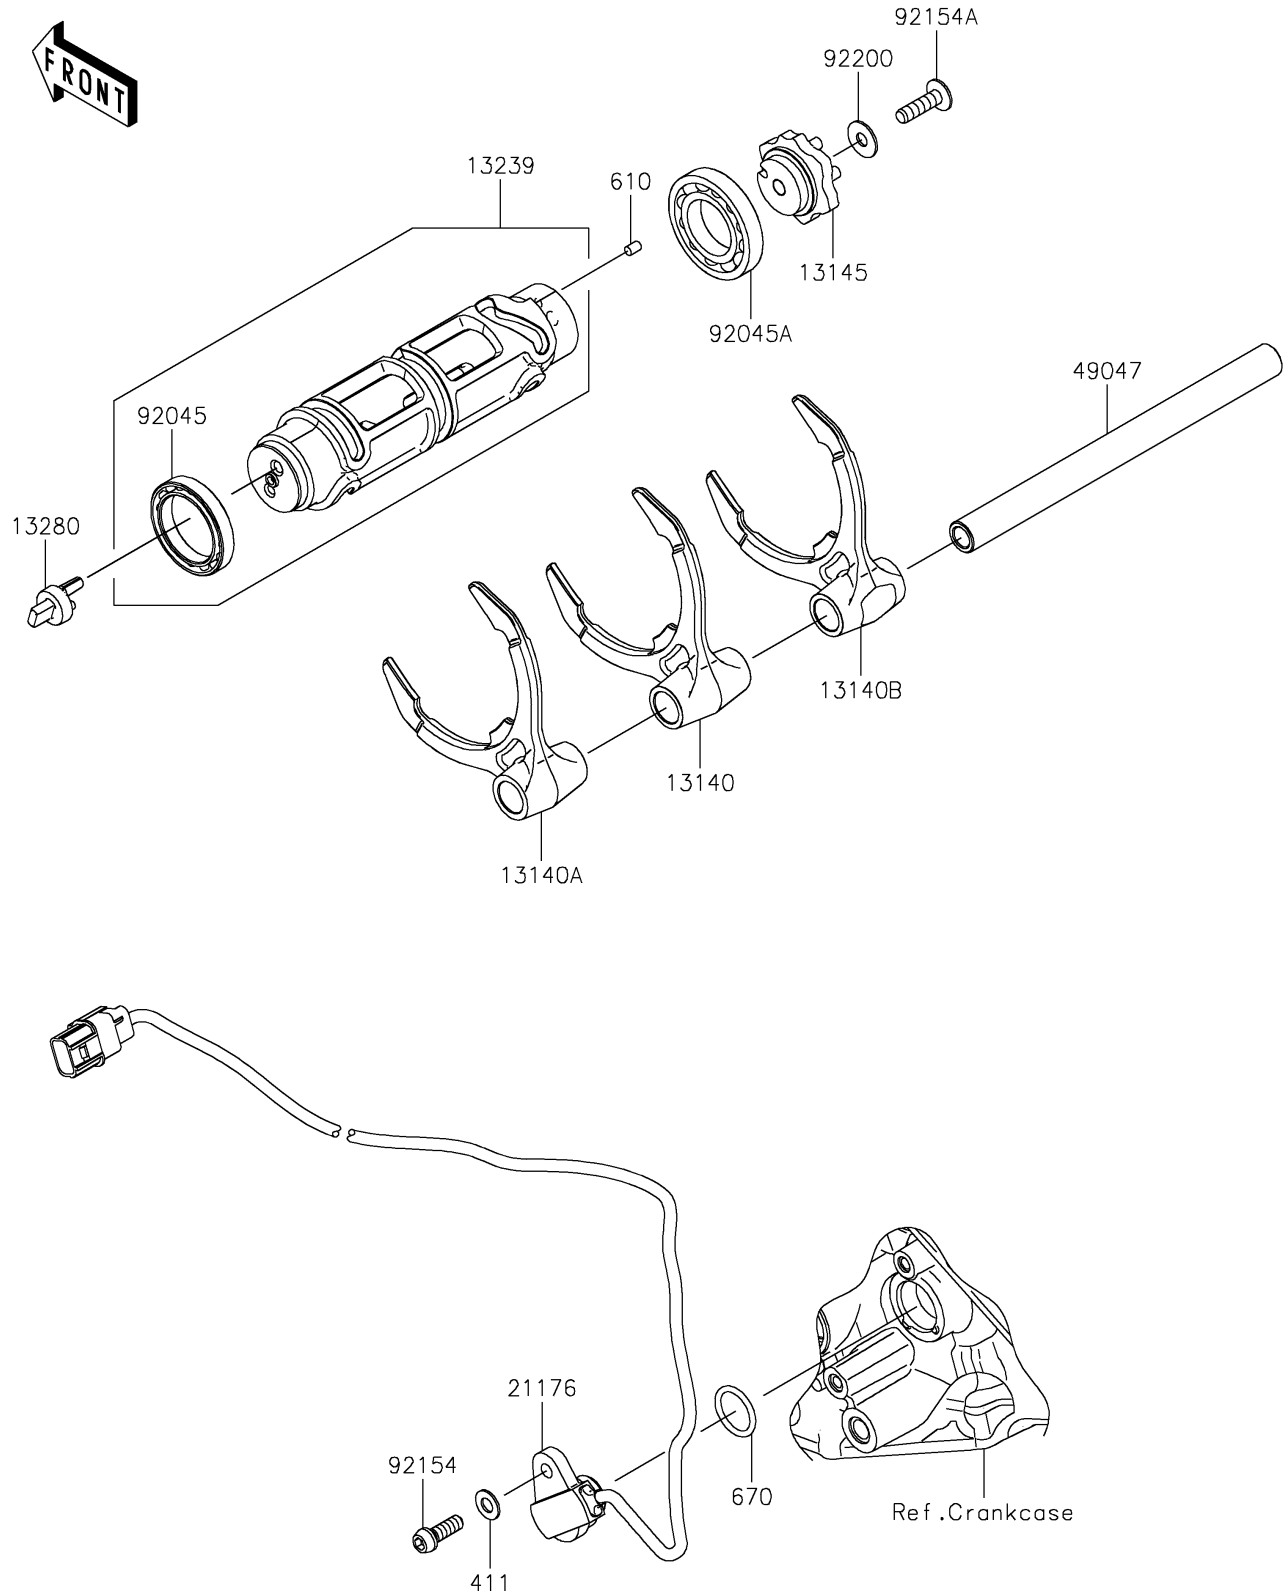

2023 Z H2 PARTS DIAGRAM

Gear Change Drum/Shift Fork(s)

E1362

2023 Z H2 PARTS LIST

Gear Change Drum/Shift Fork(s)

ITEM NAME	PART NUMBER	QUANTITY
FORK-SHIFT,3RD&4TH (Ref # 13140)	13140-0645	1
FORK-SHIFT,5TH&6TH (Ref # 13140A)	13140-0646	1
FORK-SHIFT,1ST&2ND (Ref # 13140B)	13140-0649	1
CAM-CHANGE DRUM (Ref # 13145)	13145-0572	1
DRUM-ASSY-CHANGE (Ref # 13239)	13239-0605	1
HOLDER (Ref # 13280)	13280-0964	1
SENSOR,GEAR POSITION (Ref # 21176)	21176-0941	1
ROD-SHIFT (Ref # 49047)	49047-0635	1
BEARING-BALL,6806 (Ref # 92045)	92045-0826	1
BEARING-BALL,16005 (Ref # 92045A)	92045-1045	1
BOLT,SOCKET,6X18 (Ref # 92154)	92154-1455	1
BOLT,TORX,6X22 (Ref # 92154A)	92154-2903	1
WASHER,6X16X1 (Ref # 92200)	92200-2145	1
WASHER-PLAIN,6MM (Ref # 411)	411AA0600	1
ROLLER,4X6 (Ref # 610)	610A0406	1
O RING,18MM (Ref # 670)	670D2018	1