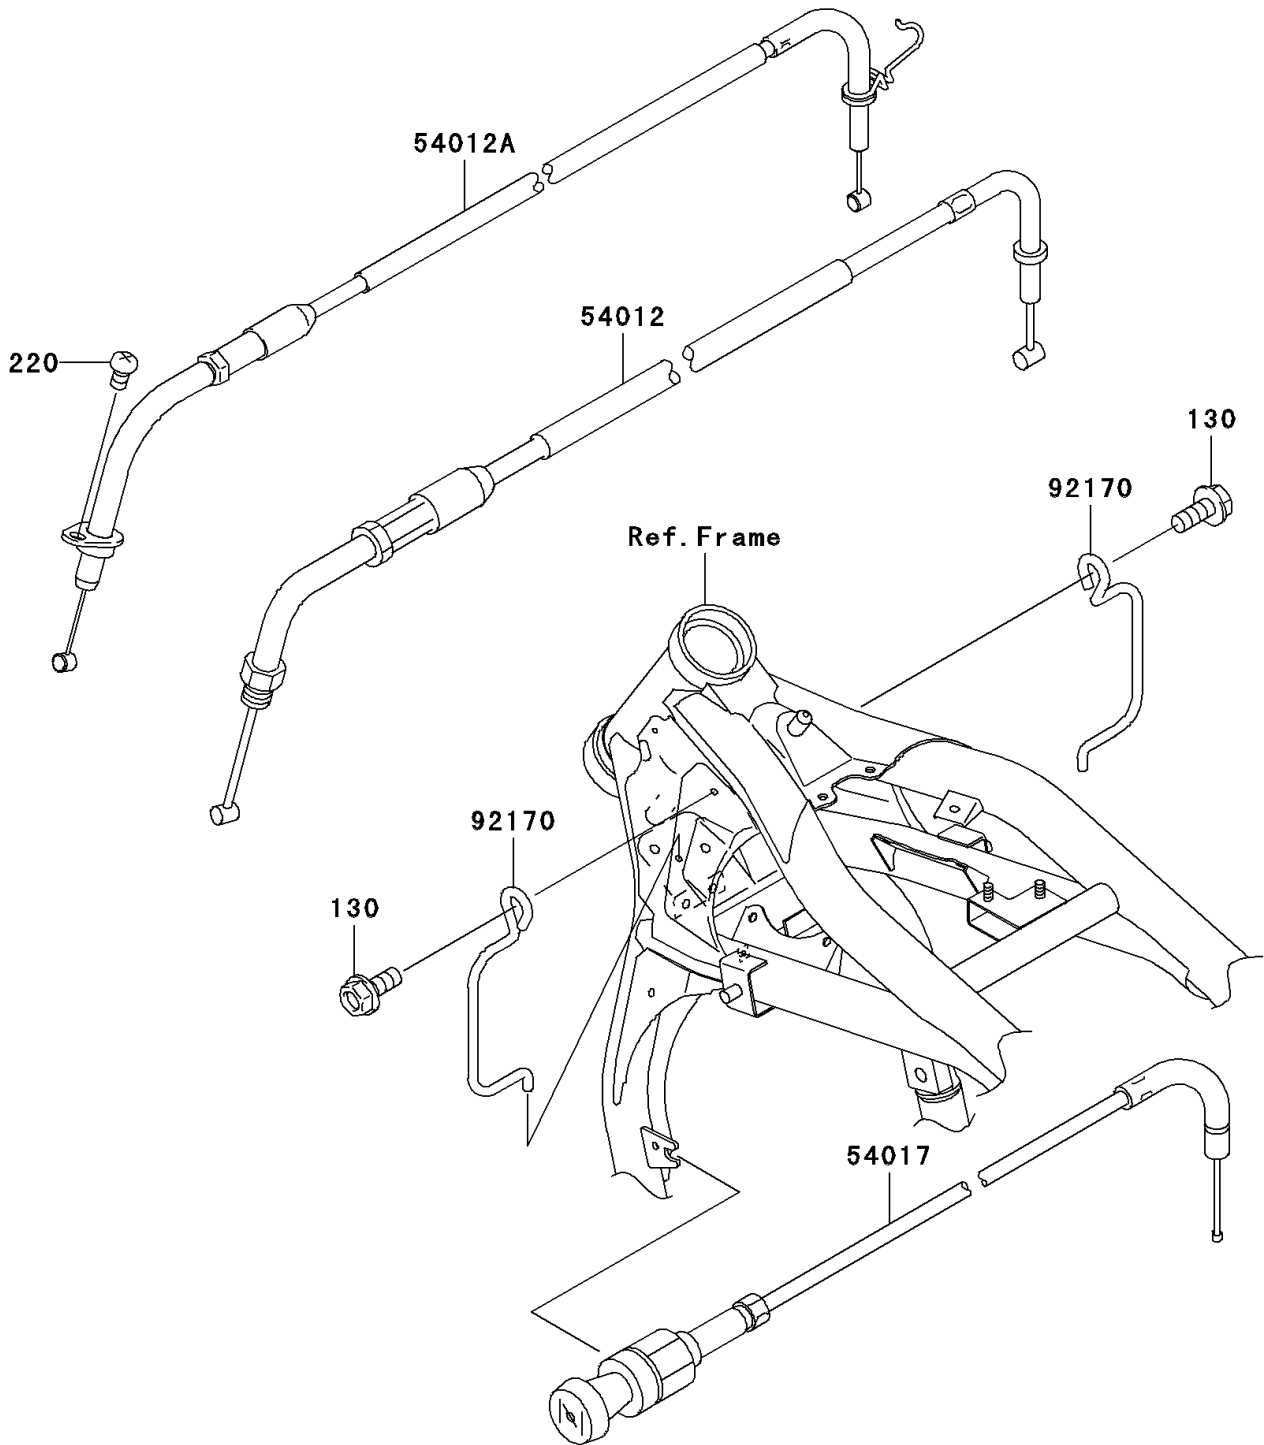

# 2006 Vulcan 1600 Mean Streak PARTS DIAGRAM

Cables

F2540

## 2006 Vulcan 1600 Mean Streak PARTS LIST

### Cables

ITEM NAME	PART NUMBER	QUANTITY
BOLT-FLANGED,6X14 (Ref # 130)	130J0614	2
SCREW-PAN-CROSS,5X8 (Ref # 220)	220F0508	1
CABLE-THROTTLE,CLOSING (Ref # 54012)	54012-0073	1
CABLE-THROTTLE,OPENING (Ref # 54012A)	54012-0074	1
CABLE-STARTER (Ref # 54017)	54017-1202	1
CLAMP,CABLE (Ref # 92170)	92170-1867	2