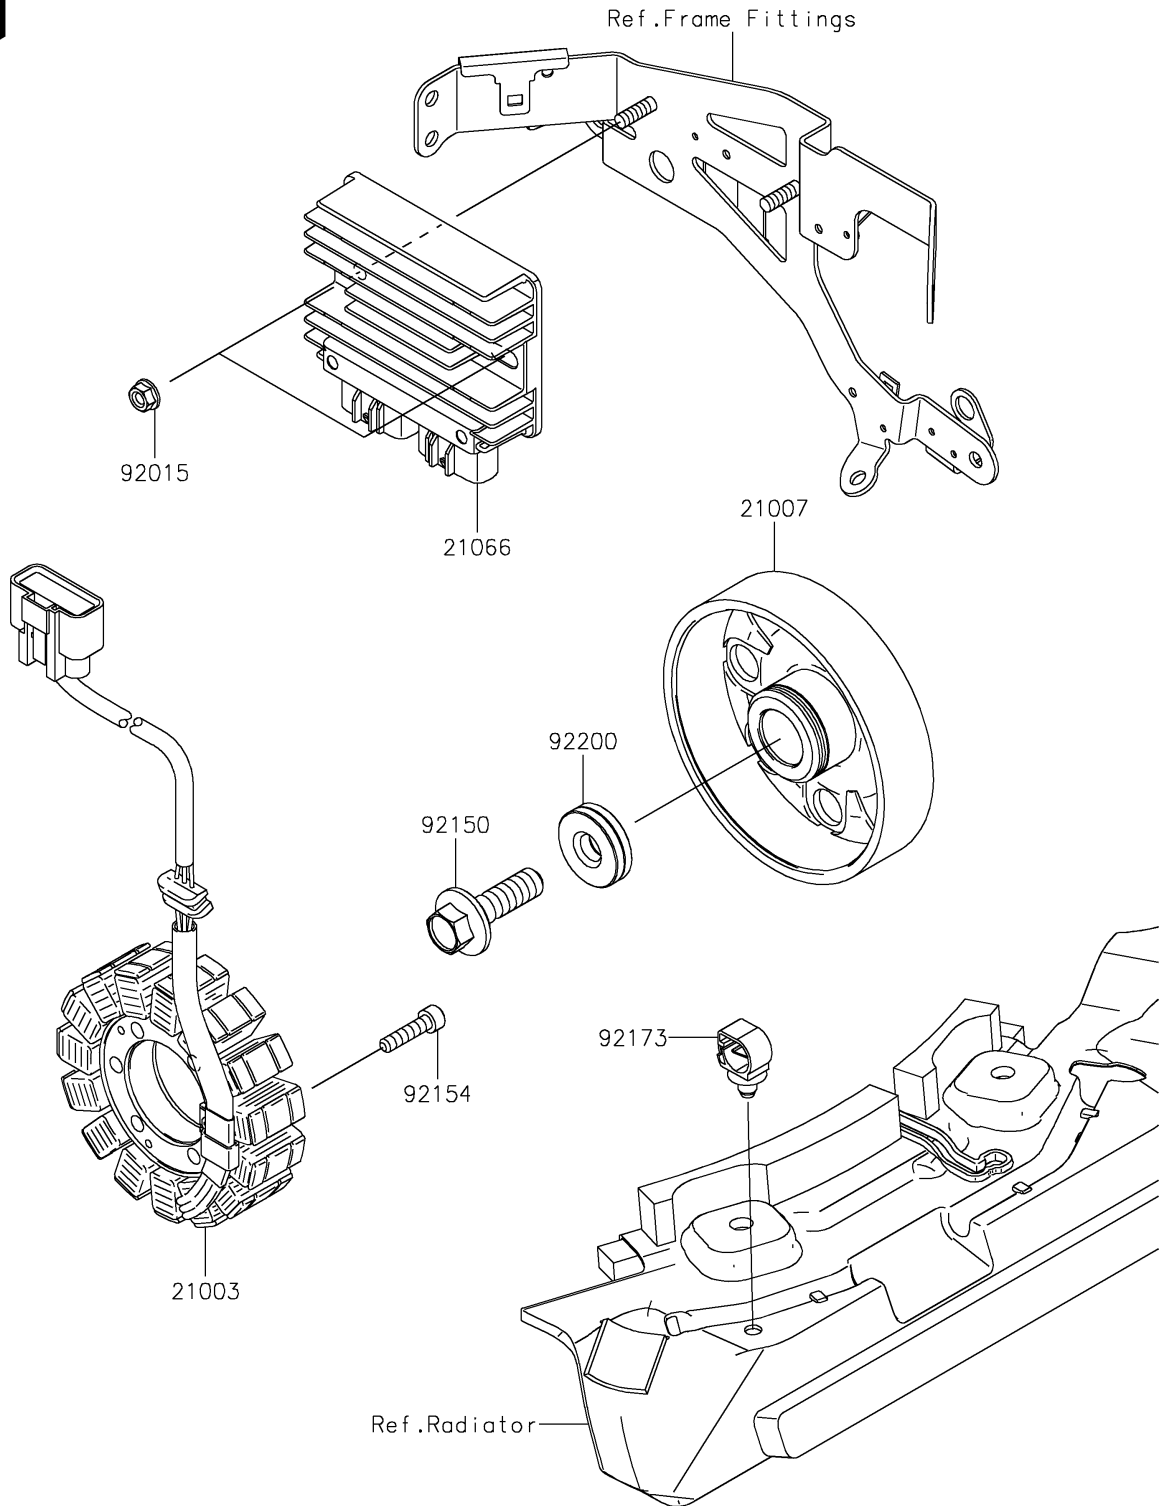

2022 Z H2 PARTS DIAGRAM

Generator

E1810

2022 Z H2 PARTS LIST

Generator

ITEM NAME	PART NUMBER	QUANTITY
STATOR (Ref # 21003)	21003-0197	1
ROTOR (Ref # 21007)	21007-0611	1
REGULATOR-VOLTAGE (Ref # 21066)	21066-0745	1
NUT,FLANGED,6MM (Ref # 92015)	92015-1367	2
BOLT,12X40 (Ref # 92150)	92150-1717	1
BOLT,SOCKET,6X25 (Ref # 92154)	92154-0477	4
CLAMP,12MM DIA. (Ref # 92173)	92173-0736	1
WASHER,12X34X9 (Ref # 92200)	92200-0369	1