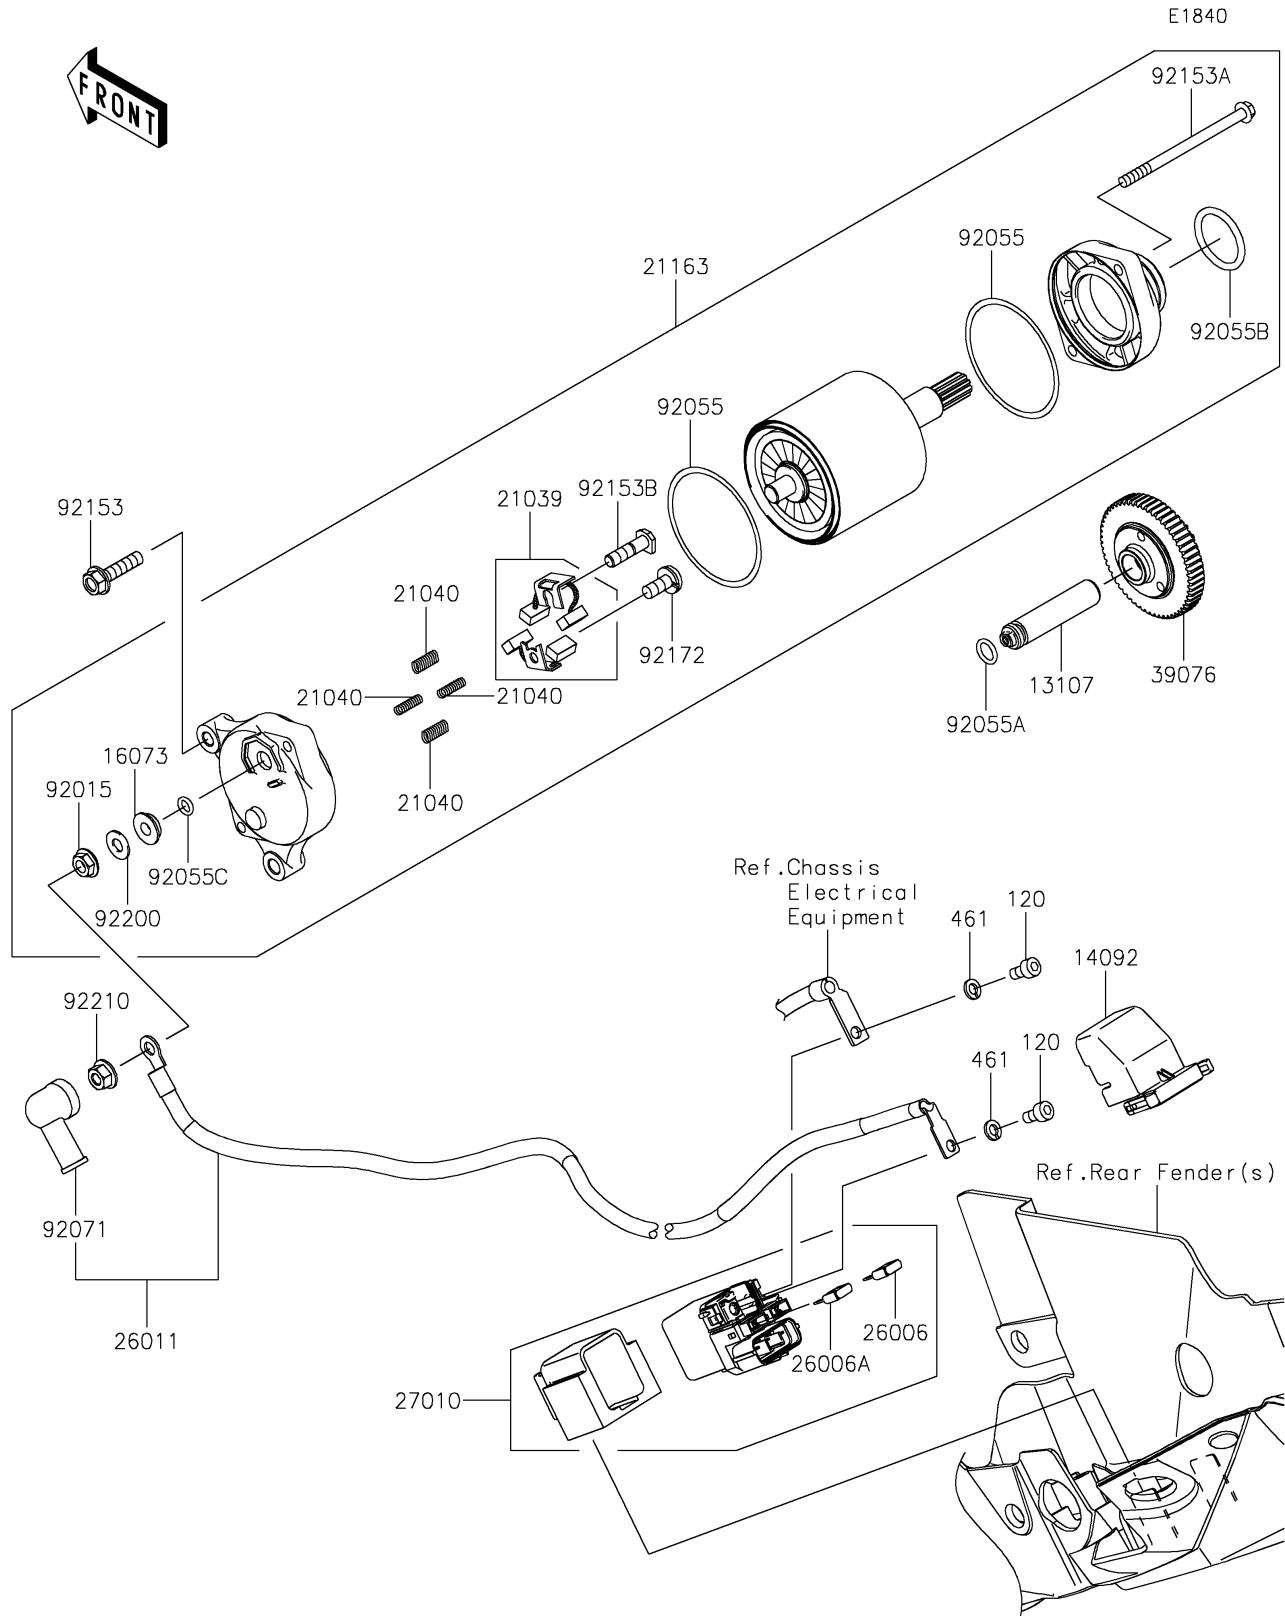

2022 Z H2 PARTS DIAGRAM

Starter Motor

2022 Z H2 PARTS LIST

Starter Motor

ITEM NAME	PART NUMBER	QUANTITY
SHAFT (Ref # 13107)	13107-0813	1
COVER (Ref # 14092)	14092-0109	1
INSULATOR (Ref # 16073)	16073-0053	1
BRUSH,CARBON (Ref # 21039)	21039-0004	1
SPRING-BRUSH (Ref # 21040)	21040-0003	4
STARTER-ELECTRIC (Ref # 21163)	21163-0788	1
FUSE,MINI BLADE,15A,BLUE (Ref # 26006)	26006-0001	1
FUSE,MINI BLADE,30A,GREEN (Ref # 26006A)	26006-1080	1
WIRE-LEAD (Ref # 26011)	26011-0910	1
SWITCH (Ref # 27010)	27010-0773	1
LIMITER (Ref # 39076)	39076-0025	1
NUT,STARTER MOTOR (Ref # 92015)	92015-1476	1
RING-O (Ref # 92055)	92055-0136	2
RING-O,8.8X1.9 (Ref # 92055A)	92055-099	1
RING-O (Ref # 92055B)	92055-1276	1
RING-O,4.5X2.0 (Ref # 92055C)	92055-1370	1
GROMMET (Ref # 92071)	92071-0024	1
BOLT,FLANGED,6X25 (Ref # 92153)	92153-1592	2
BOLT (Ref # 92153A)	92153-1850	2
BOLT (Ref # 92153B)	92153-1866	1
SCREW (Ref # 92172)	92172-0334	1
WASHER (Ref # 92200)	92200-0386	1
NUT,6MM (Ref # 92210)	92210-0188	1
BOLT-SOCKET,5X10 (Ref # 120)	120CB0510	2
WASHER-SPRING,5MM (Ref # 461)	461DA0500	2