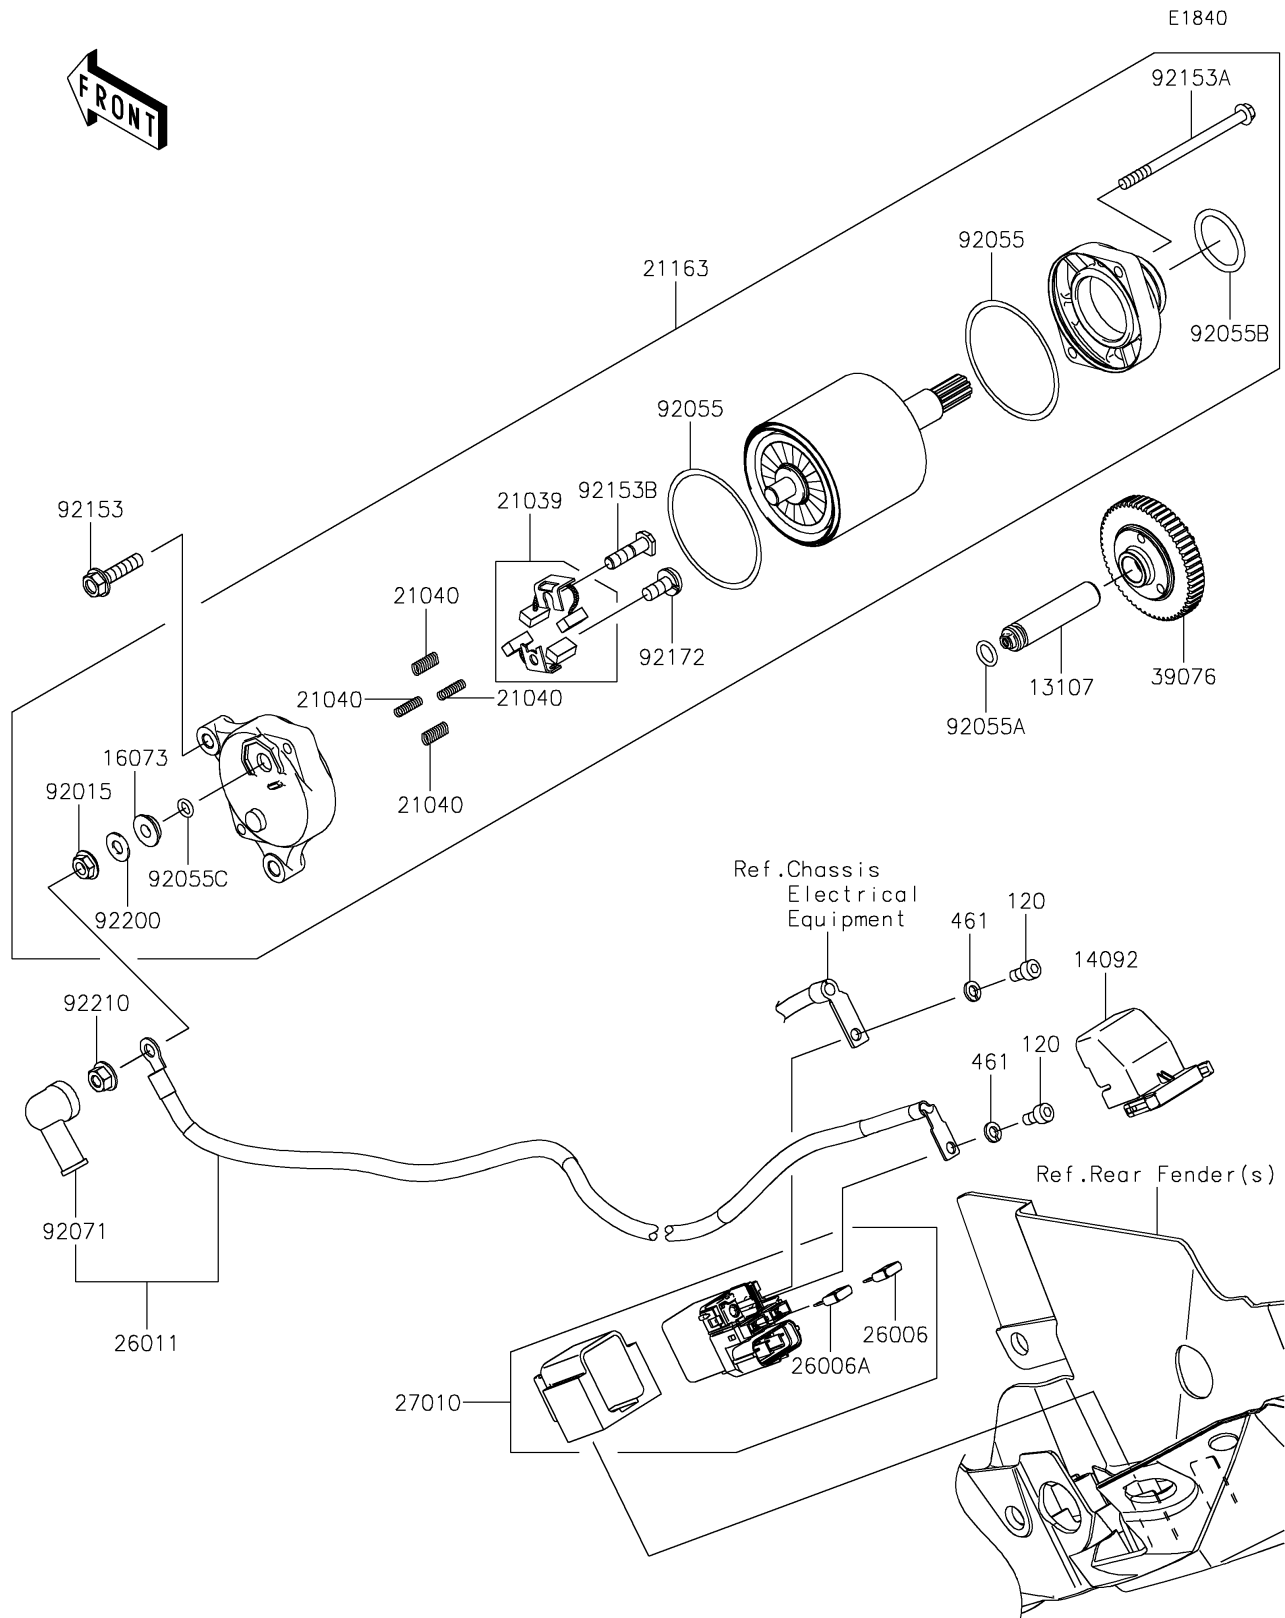

2023 Z H2 PARTS DIAGRAM

Starter Motor

2023 Z H2 PARTS LIST

Starter Motor

ITEM NAME	PART NUMBER	QUANTITY
SHAFT (Ref # 13107)	13107-0813	1
COVER (Ref # 14092)	14092-0109	1
INSULATOR (Ref # 16073)	16073-0053	1
BRUSH,CARBON (Ref # 21039)	21039-0004	1
SPRING-BRUSH (Ref # 21040)	21040-0003	4
STARTER-ELECTRIC (Ref # 21163)	21163-0788	1
FUSE,MINI BLADE,15A,BLUE (Ref # 26006)	26006-0001	1
FUSE,MINI BLADE,30A,GREEN (Ref # 26006A)	26006-1080	1
WIRE-LEAD (Ref # 26011)	26011-0910	1
SWITCH (Ref # 27010)	27010-0773	1
LIMITER (Ref # 39076)	39076-0025	1
NUT,STARTER MOTOR (Ref # 92015)	92015-1476	1
RING-O (Ref # 92055)	92055-0136	2
RING-O,8.8X1.9 (Ref # 92055A)	92055-099	1
RING-O (Ref # 92055B)	92055-1276	1
RING-O,4.5X2.0 (Ref # 92055C)	92055-1370	1
GROMMET (Ref # 92071)	92071-0024	1
BOLT,FLANGED,6X25 (Ref # 92153)	92153-1592	2
BOLT (Ref # 92153A)	92153-1850	2
BOLT (Ref # 92153B)	92153-1866	1
SCREW (Ref # 92172)	92172-0334	1
WASHER (Ref # 92200)	92200-0386	1
NUT,6MM (Ref # 92210)	92210-0188	1
BOLT-SOCKET,5X10 (Ref # 120)	120CB0510	2
WASHER-SPRING,5MM (Ref # 461)	461DA0500	2