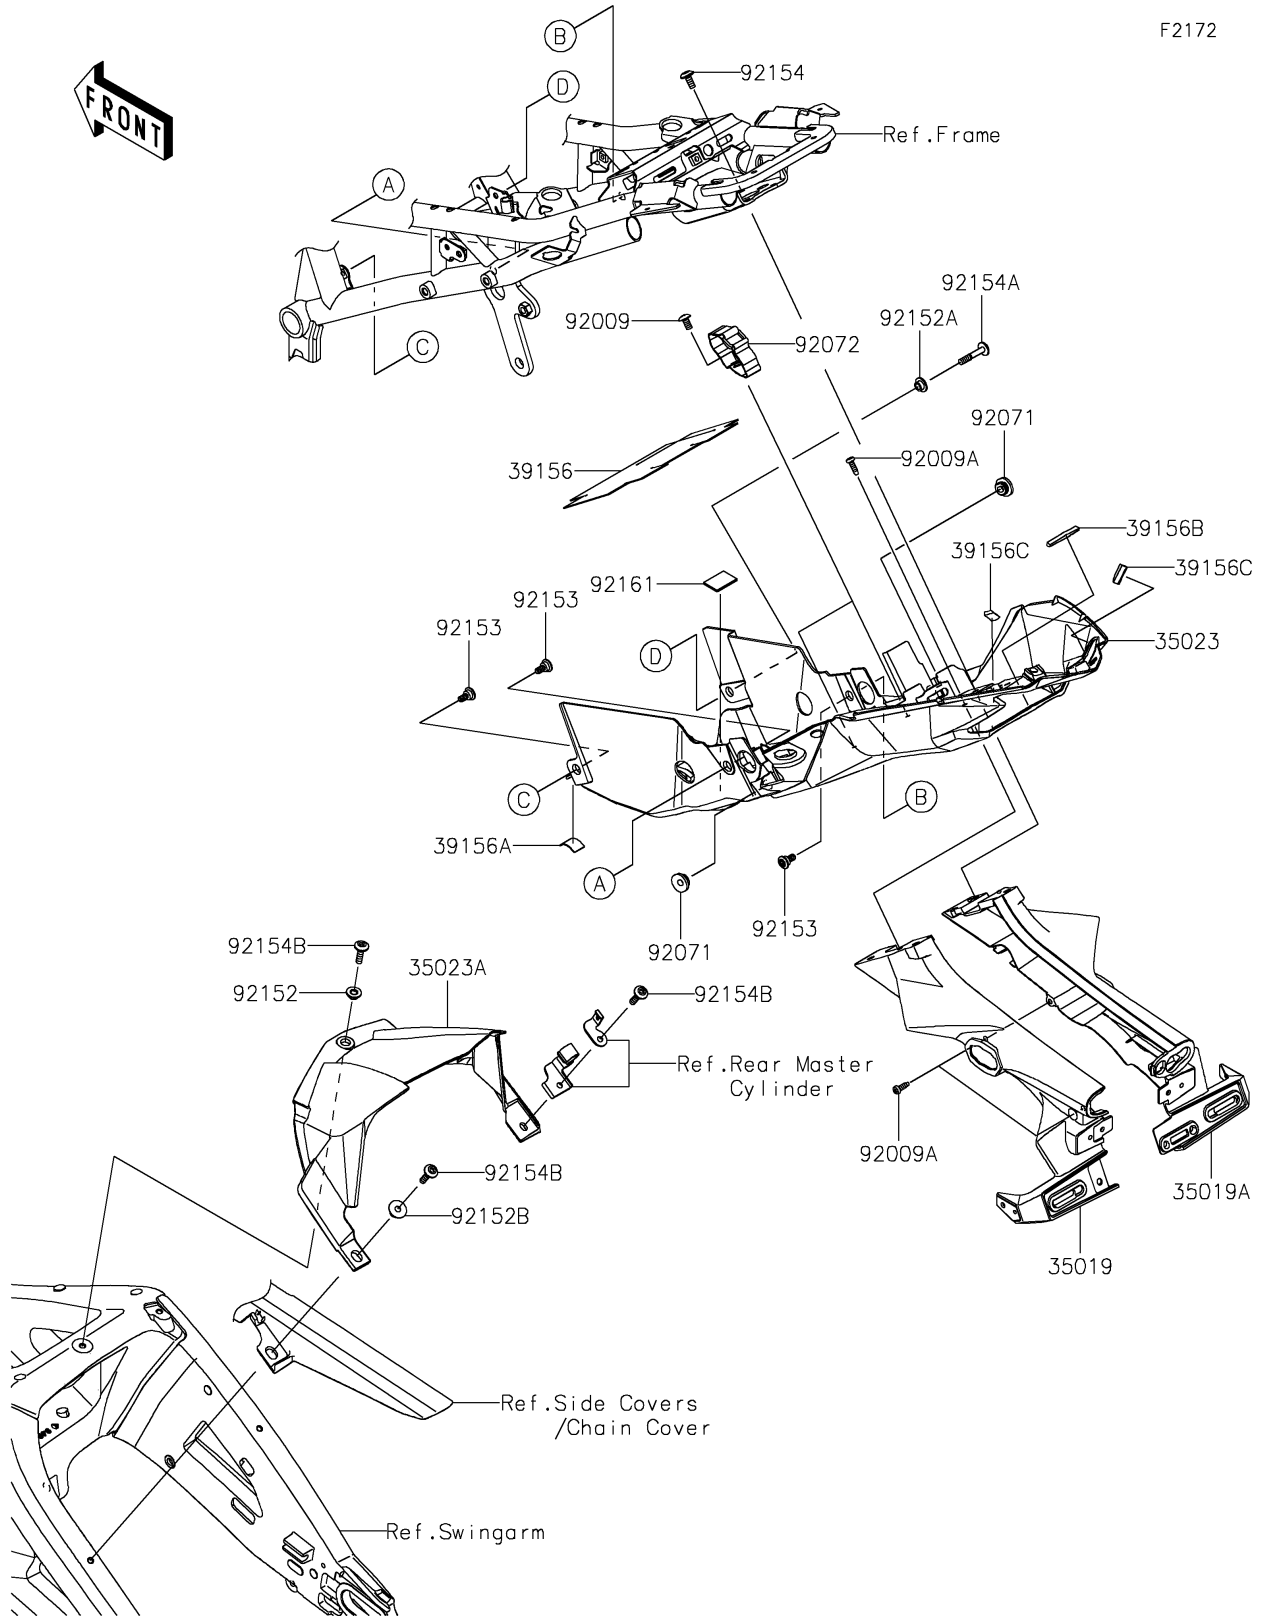

# 2023 Z H2 PARTS DIAGRAM

## Rear Fender(s)

F2172

## 2023 Z H2 PARTS LIST

### Rear Fender(s)

ITEM NAME	PART NUMBER	QUANTITY
FLAP,RR,LH (Ref # 35019)	35019-0677	1
FLAP,RR,RH (Ref # 35019A)	35019-0678	1
FENDER-REAR (Ref # 35023)	35023-0468	1
FENDER-REAR,HUGGER (Ref # 35023A)	35023-0469	1
PAD,195X115X1 (Ref # 39156)	39156-1884	1
PAD,15X25X1 (Ref # 39156A)	39156-2119	1
PAD,4X44X5 (Ref # 39156B)	39156-2179	1
PAD,10X15X4 (Ref # 39156C)	39156-2180	2
SCREW,6X12 (Ref # 92009)	92009-1480	2
SCREW,TAPPING,5X16 (Ref # 92009A)	92009-1984	3
GROMMET,20X24X7.5 (Ref # 92071)	92071-0766	2
BAND,TOOL CASE (Ref # 92072)	92072-1219	2
COLLAR,6.5X10X6.2 (Ref # 92152)	92152-2152	1
COLLAR,6.5X10X5.9 (Ref # 92152A)	92152-2486	1
COLLAR (Ref # 92152B)	92152-2620	1
BOLT,SOCKET,6MM (Ref # 92153)	92153-1956	3
BOLT,SOCKET,6X14 (Ref # 92154)	92154-0745	4
BOLT,SOCKET,6X34 (Ref # 92154A)	92154-1627	1
BOLT,SOCKET,6X22 (Ref # 92154B)	92154-1810	3
DAMPER,30X20X2 (Ref # 92161)	92161-0833	1