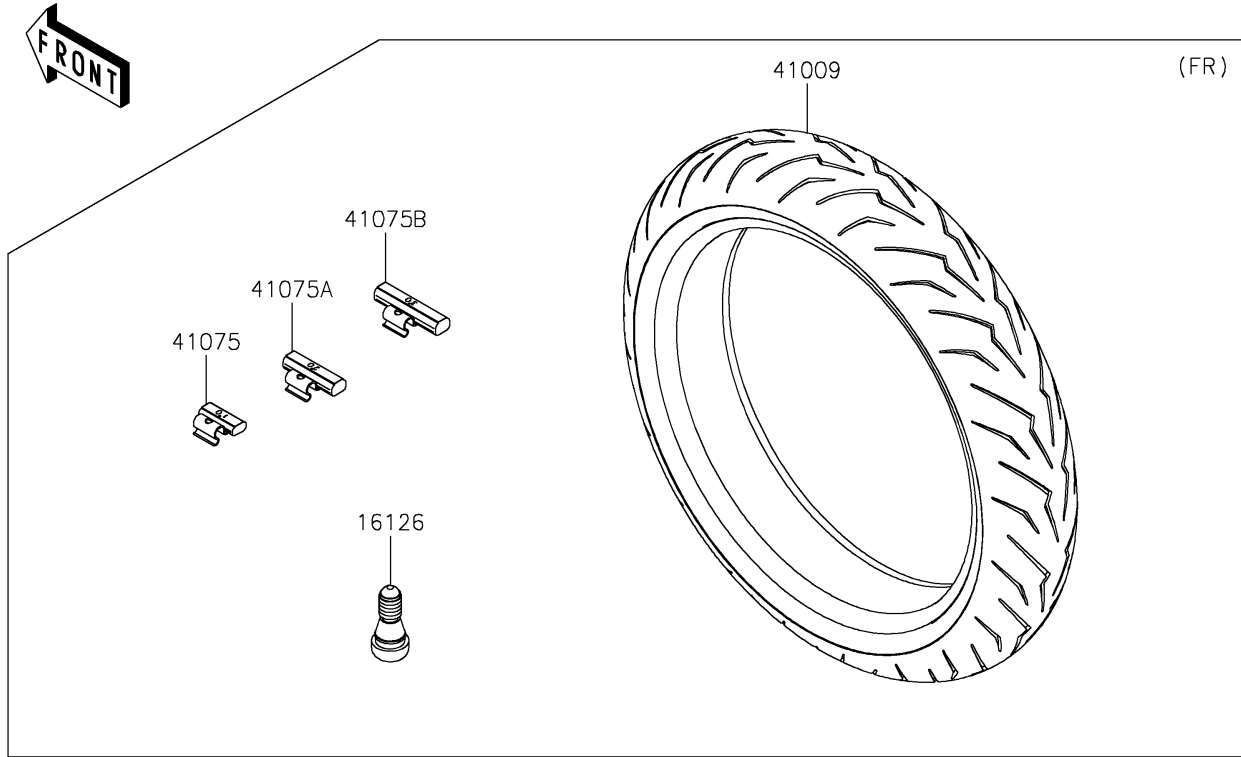

# 2022 Z H2 PARTS DIAGRAM

Tires

F2210

### Tires

ITEM NAME	PART NUMBER	QUANTITY
VALVE,TIRE (Ref # 16126)	16126-1140	2
TIRE,FR,120/70ZR17(58W),DR3 (Ref # 41009)	41009-0843	1
TIRE,RR,190/55ZR17(75W),DR3 (Ref # 41009A)	41009-0844	1
BALANCER-WHEEL,10G,SILVER (Ref # 41075)	41075-0007	AR
BALANCER-WHEEL,20G,SILVER (Ref # 41075A)	41075-0008	AR
BALANCER-WHEEL,30G,SILVER (Ref # 41075B)	41075-0009	AR