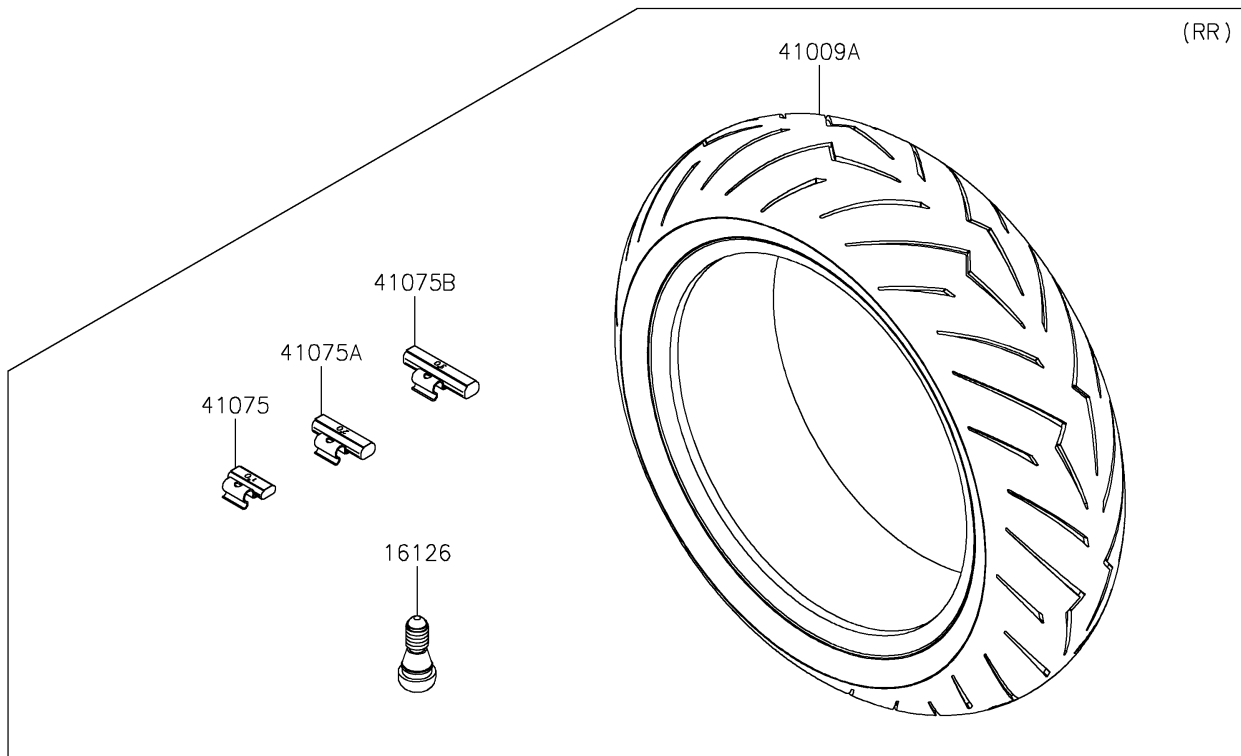

# 2022 Z H2 PARTS DIAGRAM

Tires

F2210

### Tires

ITEM NAME	PART NUMBER	QUANTITY
VALVE,TIRE (Ref # 16126)	16126-1140	2
TIRE,FR,120/70ZR17(58W),DR3 (Ref # 41009)	41009-0843	1
TIRE,RR,190/55ZR17(75W),DR3 (Ref # 41009A)	41009-0844	1
BALANCER-WHEEL,10G,SILVER (Ref # 41075)	41075-0007	AR
BALANCER-WHEEL,20G,SILVER (Ref # 41075A)	41075-0008	AR
BALANCER-WHEEL,30G,SILVER (Ref # 41075B)	41075-0009	AR