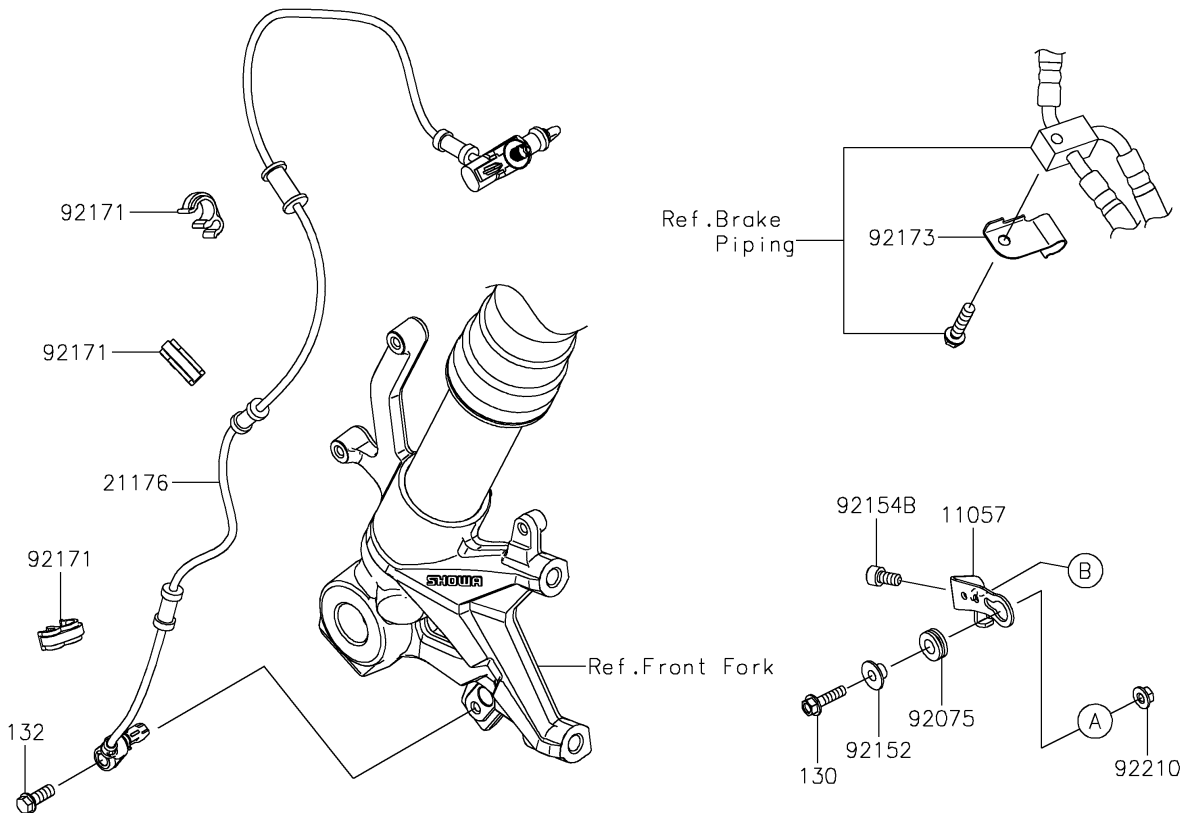

2022 Z H2 PARTS DIAGRAM

Front Master Cylinder

2022 Z H2 PARTS LIST

Front Master Cylinder

ITEM NAME	PART NUMBER	QUANTITY
BRACKET,RESERVOIR TANK (Ref # 11057)	11057-2930	1
CONNECTOR (Ref # 13159)	13159-1061	1
LEVER-COMP,FR BRAKE (Ref # 13236)	13236-0802	1
SENSOR,FR,SPEED (Ref # 21176)	21176-0927	1
SWITCH,CRUISE CONTROL CANCEL (Ref # 27010)	27010-0931	1
CYLINDER-ASSY-MASTER,BRAKE (Ref # 43015)	43015-0761	1
PISTON-COMP-BRAKE (Ref # 43020)	43020-0028	1
CAP-BRAKE (Ref # 43026)	43026-1051	1
PLATE-DIAPHRAGM (Ref # 43027)	43027-1051	1
DIAPHRAGM,MASTER CYLINDER (Ref # 43028)	43028-1057	1
HOLDER-BRAKE,MASTER CYLINDER (Ref # 43034)	43034-0057	1
BREATHER-BRAKE (Ref # 43056)	43056-1056	1
CAP-BREATHER (Ref # 43057)	43057-1001	1
RESERVOIR (Ref # 43078)	43078-0591	1
HOSE-BRAKE (Ref # 43095)	43095-1713	1
COVER-SEAL (Ref # 49016)	49016-1147	1
SCREW (Ref # 92009)	92009-1570	1
NUT,FLANGED,6MM,BLACK (Ref # 92015)	92015-1233	1
RING-SNAP (Ref # 92033)	92033-0034	1
RING-SNAP,20.5MM (Ref # 92033A)	92033-1186	1
RING-O,14.8X2.4 (Ref # 92055)	92055-0741	1
DAMPER (Ref # 92075)	92075-161	1
COLLAR (Ref # 92152)	92152-0017	1
BOLT,SOCKET,6X22 (Ref # 92154)	92154-1724	2
BOLT,LEVER (Ref # 92154A)	92154-1912	1
BOLT,SOCKET,6X8 (Ref # 92154B)	92154-2914	1
CLAMP,HOSE (Ref # 92170)	92170-1091	2
CLAMP,BRAKE HOSE (Ref # 92171)	92171-1819	3
SCREW (Ref # 92172)	92172-1243	1

2022 Z H2 PARTS LIST

Front Master Cylinder

ITEM NAME	PART NUMBER	QUANTITY
CLAMP (Ref # 92173)	92173-0086	1
CLAMP (Ref # 92173A)	92173-1790	1
NUT,FLANGED,5MM (Ref # 92210)	92210-0007	1
BOLT-FLANGED,5X20 (Ref # 130)	130BB0520	1
BOLT-FLANGED-SMALL,6X16 (Ref # 132)	132BB0616	1