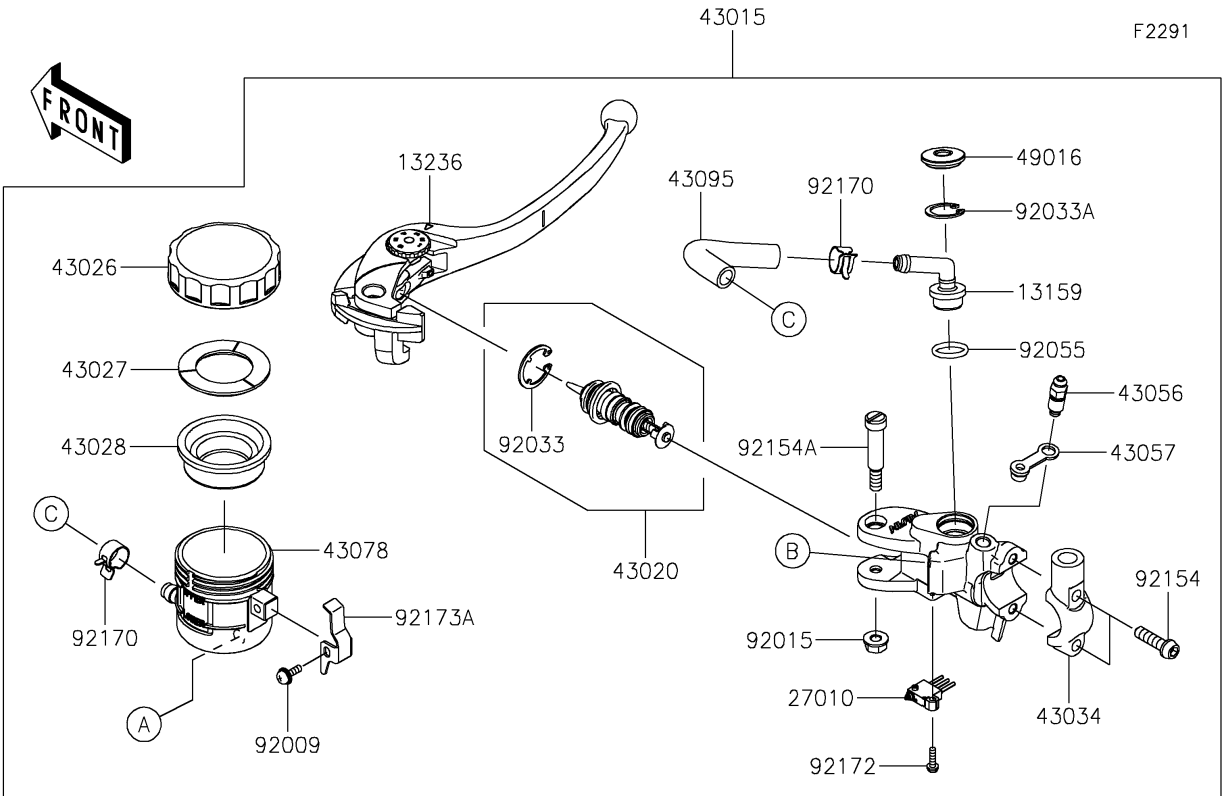

2022 Z H2 PARTS DIAGRAM

Front Master Cylinder

2022 Z H2 PARTS LIST

Front Master Cylinder

ITEM NAME	PART NUMBER	QUANTITY
BRACKET,RESERVOIR TANK (Ref # 11057)	11057-2930	1
CONNECTOR (Ref # 13159)	13159-1061	1
LEVER-COMP,FR BRAKE (Ref # 13236)	13236-0802	1
SENSOR,FR,SPEED (Ref # 21176)	21176-0927	1
SWITCH,CRUISE CONTROL CANCEL (Ref # 27010)	27010-0931	1
CYLINDER-ASSY-MASTER,BRAKE (Ref # 43015)	43015-0761	1
PISTON-COMP-BRAKE (Ref # 43020)	43020-0028	1
CAP-BRAKE (Ref # 43026)	43026-1051	1
PLATE-DIAPHRAGM (Ref # 43027)	43027-1051	1
DIAPHRAGM,MASTER CYLINDER (Ref # 43028)	43028-1057	1
HOLDER-BRAKE,MASTER CYLINDER (Ref # 43034)	43034-0057	1
BREATHER-BRAKE (Ref # 43056)	43056-1056	1
CAP-BREATHER (Ref # 43057)	43057-1001	1
RESERVOIR (Ref # 43078)	43078-0591	1
HOSE-BRAKE (Ref # 43095)	43095-1713	1
COVER-SEAL (Ref # 49016)	49016-1147	1
SCREW (Ref # 92009)	92009-1570	1
NUT,FLANGED,6MM,BLACK (Ref # 92015)	92015-1233	1
RING-SNAP (Ref # 92033)	92033-0034	1
RING-SNAP,20.5MM (Ref # 92033A)	92033-1186	1
RING-O,14.8X2.4 (Ref # 92055)	92055-0741	1
DAMPER (Ref # 92075)	92075-161	1
COLLAR (Ref # 92152)	92152-0017	1
BOLT,SOCKET,6X22 (Ref # 92154)	92154-1724	2
BOLT,LEVER (Ref # 92154A)	92154-1912	1
BOLT,SOCKET,6X8 (Ref # 92154B)	92154-2914	1
CLAMP,HOSE (Ref # 92170)	92170-1091	2
CLAMP,BRAKE HOSE (Ref # 92171)	92171-1819	3
SCREW (Ref # 92172)	92172-1243	1

2022 Z H2 PARTS LIST

Front Master Cylinder

ITEM NAME	PART NUMBER	QUANTITY
CLAMP (Ref # 92173)	92173-0086	1
CLAMP (Ref # 92173A)	92173-1790	1
NUT,FLANGED,5MM (Ref # 92210)	92210-0007	1
BOLT-FLANGED,5X20 (Ref # 130)	130BB0520	1
BOLT-FLANGED-SMALL,6X16 (Ref # 132)	132BB0616	1