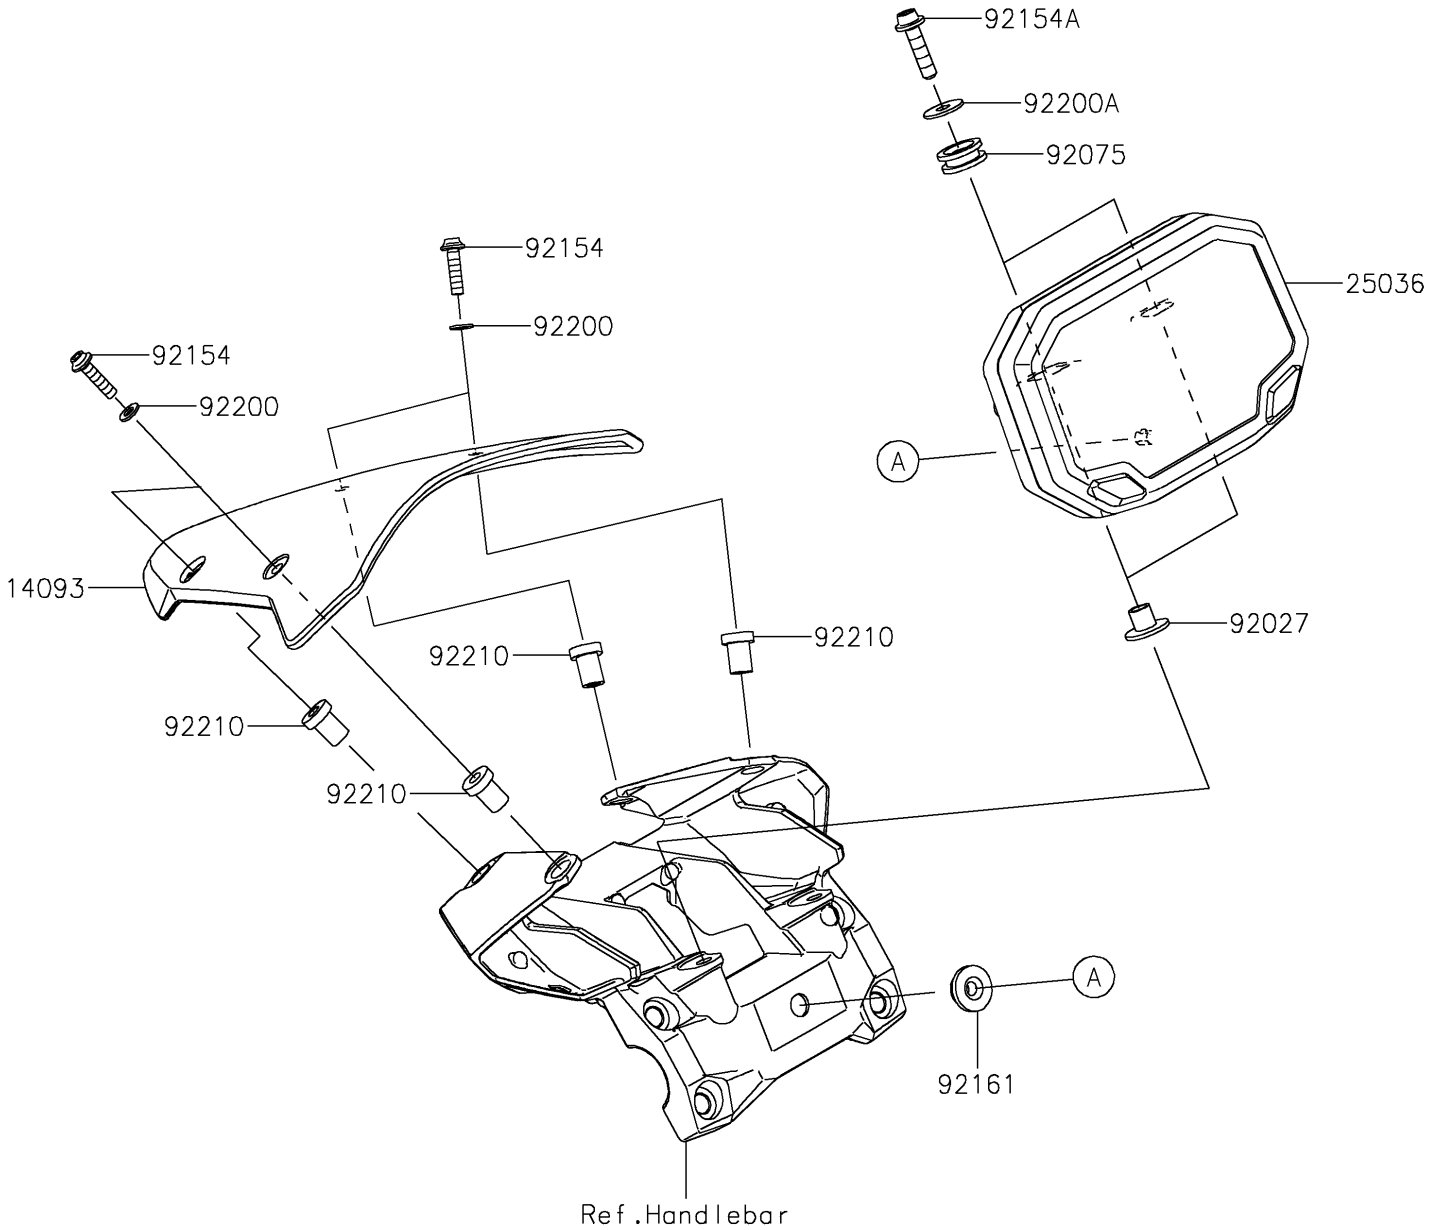

# 2023 Z H2 PARTS DIAGRAM

Meter(s)

F2530

## 2023 Z H2 PARTS LIST

Meter(s)

ITEM NAME	PART NUMBER	QUANTITY
COVER,METER (Ref # 14093)	14093-0970	1
METER-ASSY,TFT DISPLAY (Ref # 25036)	25036-0051	1
COLLAR,L=11.1 (Ref # 92027)	92027-194	2
DAMPER (Ref # 92075)	92075-1634	2
BOLT,SOCKET,5X20 (Ref # 92154)	92154-0919	4
BOLT,SOCKET,6X25 (Ref # 92154A)	92154-2826	2
DAMPER,6X20X7.5 (Ref # 92161)	92161-1937	1
WASHER,5.2X10X1.0 (Ref # 92200)	92200-1820	4
WASHER,6.2X18X1.2 (Ref # 92200A)	92200-1889	2
NUT,5MM (Ref # 92210)	92210-0001	4