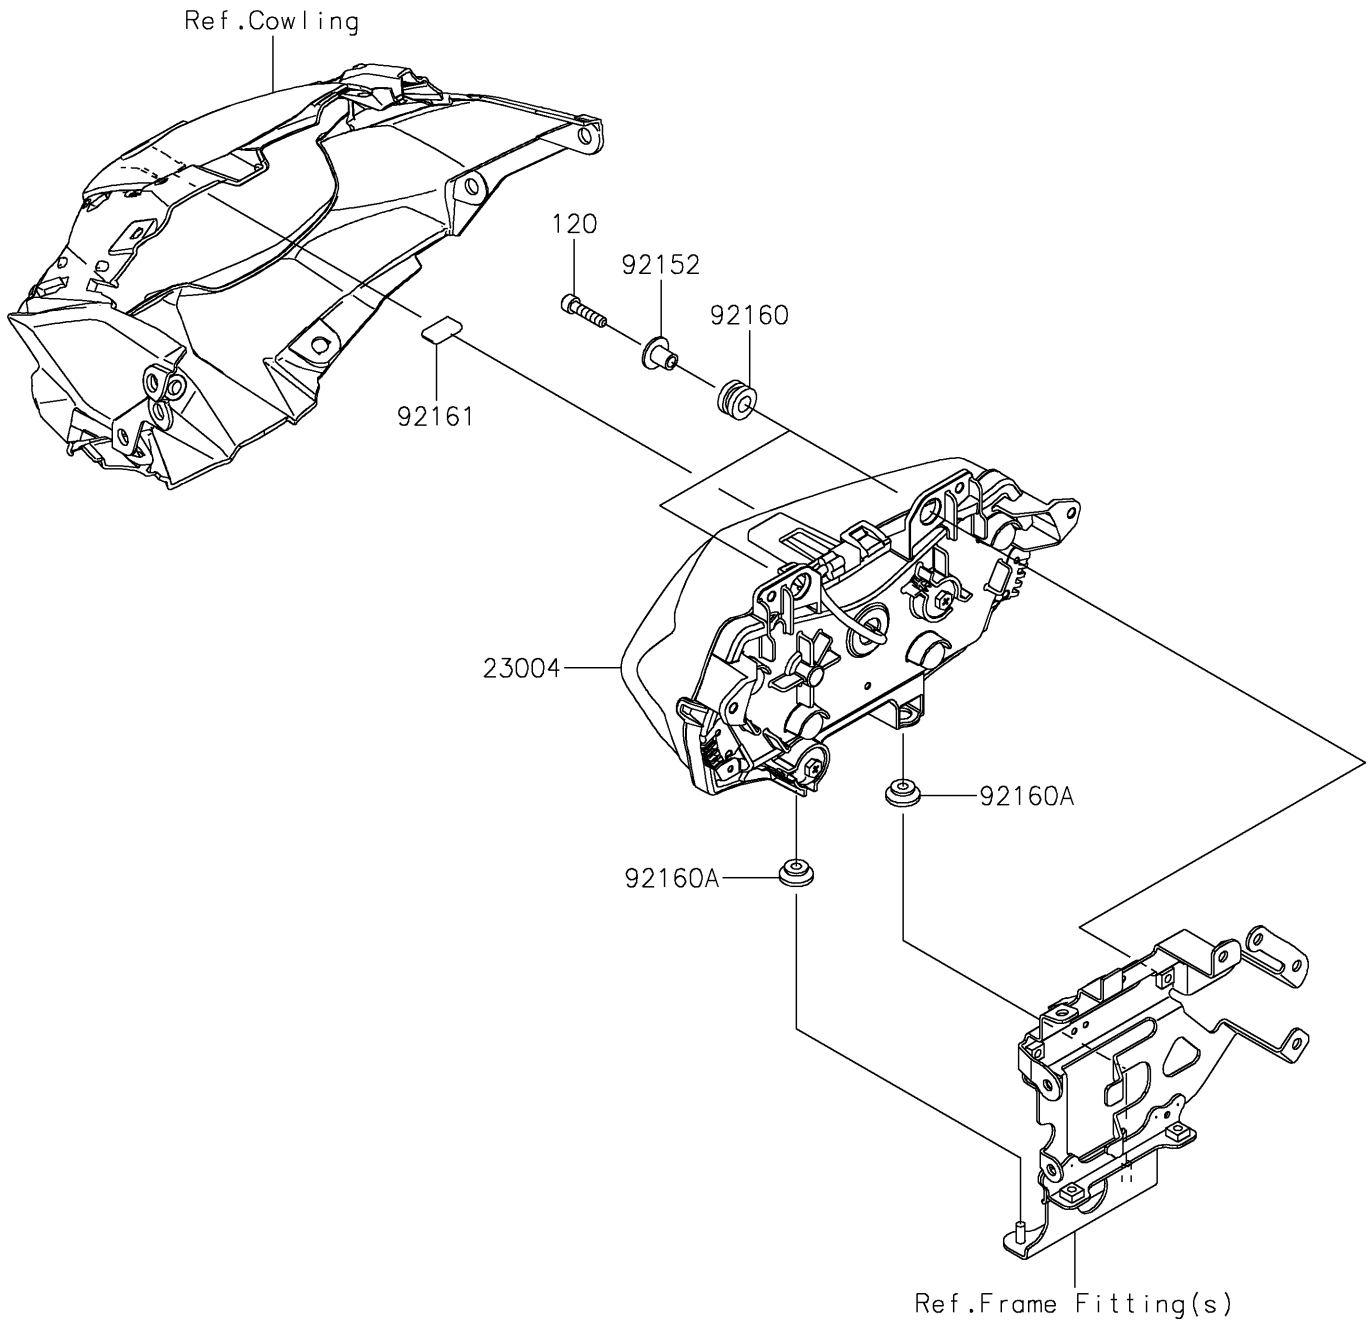

2022 Z H2 PARTS DIAGRAM

Headlight(s)

F2710

2022 Z H2 PARTS LIST

Headlight(s)

ITEM NAME	PART NUMBER	QUANTITY
LAMP-HEAD,LED (Ref # 23004)	23004-0414	1
COLLAR (Ref # 92152)	92152-0666	2
DAMPER,10X20X12 (Ref # 92160)	92160-1167	2
DAMPER (Ref # 92160A)	92160-1613	2
DAMPER,12X23 (Ref # 92161)	92161-1367	1
BOLT-SOCKET,6X25 (Ref # 120)	120CA0625	2