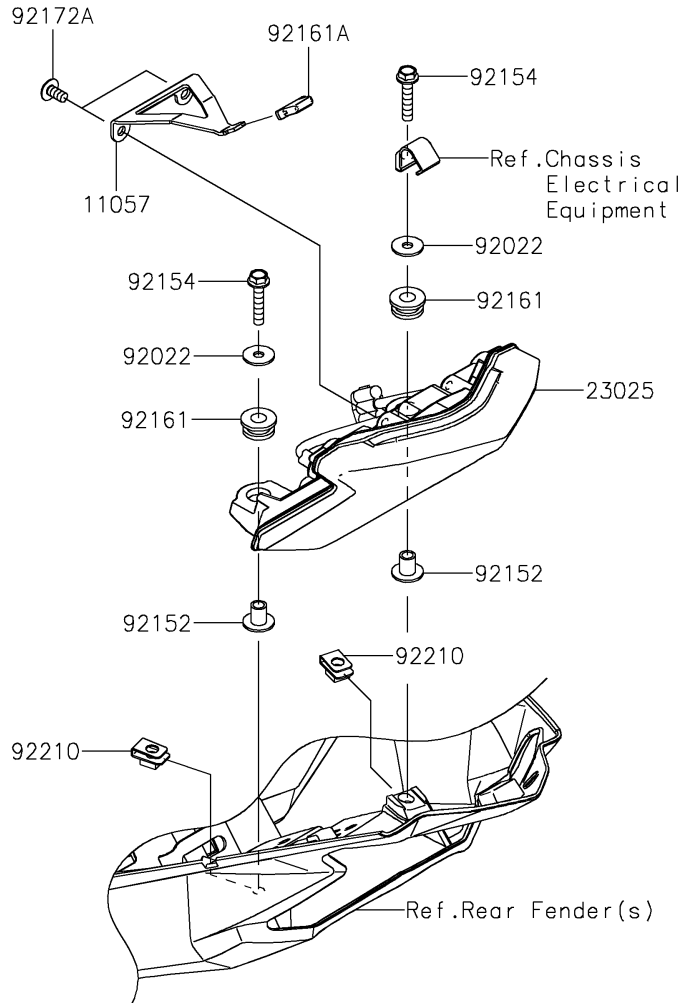

# 2022 Z H2 PARTS DIAGRAM

Taillight(s)

F2720

## 2022 Z H2 PARTS LIST

### Taillight(s)

ITEM NAME	PART NUMBER	QUANTITY
BRACKET,TAIL LAMP (Ref # 11057)	11057-0247	1
LAMP-ASSY,LICENSE,LED (Ref # 23016)	23016-0639	1
LAMP-TAIL (Ref # 23025)	23025-0361	1
WASHER,5.2X16X1.2 (Ref # 92022)	92022-263	2
COLLAR,5.6X8X11.2 (Ref # 92152)	92152-1562	2
BOLT,FLANGED,5X25 (Ref # 92154)	92154-2682	2
DAMPER (Ref # 92161)	92161-0317	2
DAMPER (Ref # 92161A)	92161-0365	1
DAMPER (Ref # 92161B)	92161-0776	2
SCREW,TAPPING,5X16 (Ref # 92172)	92172-0175	2
SCREW,TAPPING,5X10 (Ref # 92172A)	92172-0262	2
WASHER,5.5X20X1.2 (Ref # 92200)	92200-0284	2
NUT,PLATE,5MM (Ref # 92210)	92210-0935	2