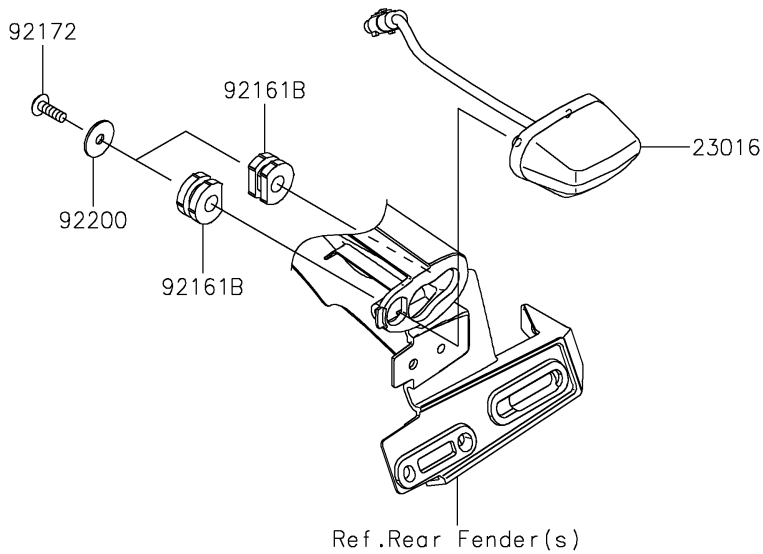

# 2022 Z H2 PARTS DIAGRAM

Taillight(s)

F2720

### Taillight(s)

ITEM NAME	PART NUMBER	QUANTITY
BRACKET,TAIL LAMP (Ref # 11057)	11057-0247	1
LAMP-ASSY,LICENSE,LED (Ref # 23016)	23016-0639	1
LAMP-TAIL (Ref # 23025)	23025-0361	1
WASHER,5.2X16X1.2 (Ref # 92022)	92022-263	2
COLLAR,5.6X8X11.2 (Ref # 92152)	92152-1562	2
BOLT,FLANGED,5X25 (Ref # 92154)	92154-2682	2
DAMPER (Ref # 92161)	92161-0317	2
DAMPER (Ref # 92161A)	92161-0365	1
DAMPER (Ref # 92161B)	92161-0776	2
SCREW,TAPPING,5X16 (Ref # 92172)	92172-0175	2
SCREW,TAPPING,5X10 (Ref # 92172A)	92172-0262	2
WASHER,5.5X20X1.2 (Ref # 92200)	92200-0284	2
NUT,PLATE,5MM (Ref # 92210)	92210-0935	2