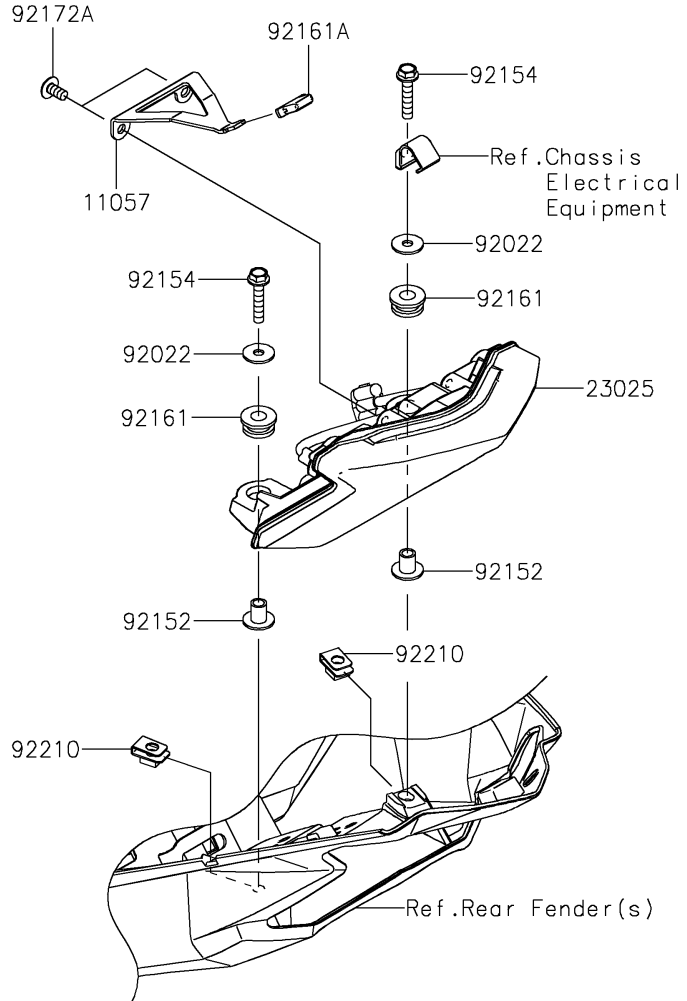

2022 Z H2 PARTS DIAGRAM

Taillight(s)

F2720

2022 Z H2 PARTS LIST

Taillight(s)

ITEM NAME	PART NUMBER	QUANTITY
BRACKET,TAIL LAMP (Ref # 11057)	11057-0247	1
LAMP-ASSY,LICENSE,LED (Ref # 23016)	23016-0639	1
LAMP-TAIL (Ref # 23025)	23025-0361	1
WASHER,5.2X16X1.2 (Ref # 92022)	92022-263	2
COLLAR,5.6X8X11.2 (Ref # 92152)	92152-1562	2
BOLT,FLANGED,5X25 (Ref # 92154)	92154-2682	2
DAMPER (Ref # 92161)	92161-0317	2
DAMPER (Ref # 92161A)	92161-0365	1
DAMPER (Ref # 92161B)	92161-0776	2
SCREW,TAPPING,5X16 (Ref # 92172)	92172-0175	2
SCREW,TAPPING,5X10 (Ref # 92172A)	92172-0262	2
WASHER,5.5X20X1.2 (Ref # 92200)	92200-0284	2
NUT,PLATE,5MM (Ref # 92210)	92210-0935	2