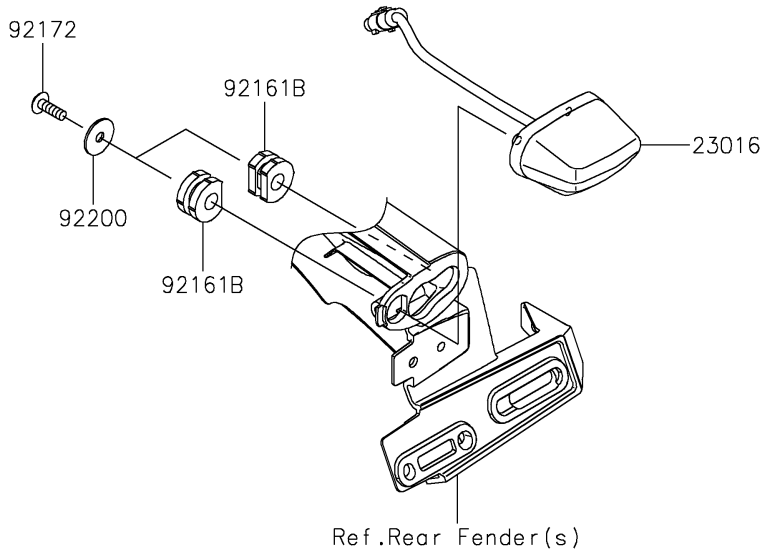

2022 Z H2 PARTS DIAGRAM

Taillight(s)

F2720

2022 Z H2 PARTS LIST

Taillight(s)

ITEM NAME	PART NUMBER	QUANTITY
BRACKET,TAIL LAMP (Ref # 11057)	11057-0247	1
LAMP-ASSY,LICENSE,LED (Ref # 23016)	23016-0639	1
LAMP-TAIL (Ref # 23025)	23025-0361	1
WASHER,5.2X16X1.2 (Ref # 92022)	92022-263	2
COLLAR,5.6X8X11.2 (Ref # 92152)	92152-1562	2
BOLT,FLANGED,5X25 (Ref # 92154)	92154-2682	2
DAMPER (Ref # 92161)	92161-0317	2
DAMPER (Ref # 92161A)	92161-0365	1
DAMPER (Ref # 92161B)	92161-0776	2
SCREW,TAPPING,5X16 (Ref # 92172)	92172-0175	2
SCREW,TAPPING,5X10 (Ref # 92172A)	92172-0262	2
WASHER,5.5X20X1.2 (Ref # 92200)	92200-0284	2
NUT,PLATE,5MM (Ref # 92210)	92210-0935	2