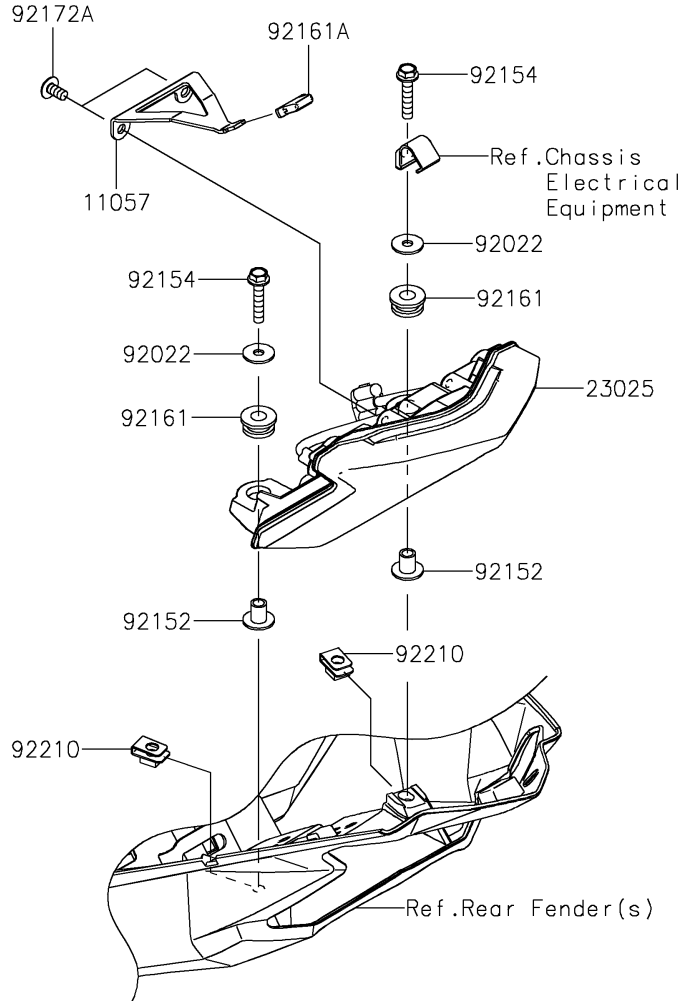

2023 Z H2 PARTS DIAGRAM

Taillight(s)

F2720

2023 Z H2 PARTS LIST

Taillight(s)

ITEM NAME	PART NUMBER	QUANTITY
BRACKET,TAIL LAMP (Ref # 11057)	11057-0247	1
LAMP-ASSY,LICENSE,LED (Ref # 23016)	23016-0639	1
LAMP-TAIL (Ref # 23025)	23025-0361	1
WASHER,5.2X16X1.2 (Ref # 92022)	92022-263	2
COLLAR,5.6X8X11.2 (Ref # 92152)	92152-1562	2
BOLT,FLANGED,5X25 (Ref # 92154)	92154-2682	2
DAMPER (Ref # 92161)	92161-0317	2
DAMPER (Ref # 92161A)	92161-0365	1
DAMPER (Ref # 92161B)	92161-0776	2
SCREW,TAPPING,5X16 (Ref # 92172)	92172-0175	2
SCREW,TAPPING,5X10 (Ref # 92172A)	92172-0262	2
WASHER,5.5X20X1.2 (Ref # 92200)	92200-0284	2
NUT,PLATE,5MM (Ref # 92210)	92210-0935	2