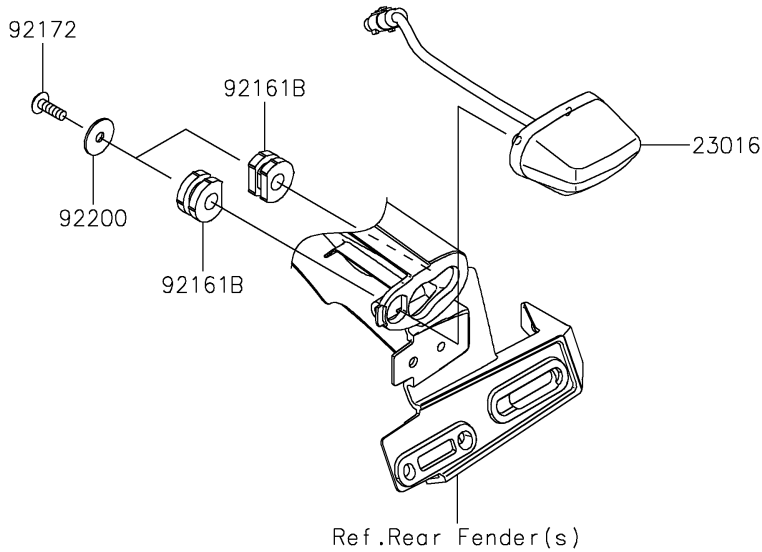

2023 Z H2 PARTS DIAGRAM

Taillight(s)

F2720

2023 Z H2 PARTS LIST

Taillight(s)

ITEM NAME	PART NUMBER	QUANTITY
BRACKET,TAIL LAMP (Ref # 11057)	11057-0247	1
LAMP-ASSY,LICENSE,LED (Ref # 23016)	23016-0639	1
LAMP-TAIL (Ref # 23025)	23025-0361	1
WASHER,5.2X16X1.2 (Ref # 92022)	92022-263	2
COLLAR,5.6X8X11.2 (Ref # 92152)	92152-1562	2
BOLT,FLANGED,5X25 (Ref # 92154)	92154-2682	2
DAMPER (Ref # 92161)	92161-0317	2
DAMPER (Ref # 92161A)	92161-0365	1
DAMPER (Ref # 92161B)	92161-0776	2
SCREW,TAPPING,5X16 (Ref # 92172)	92172-0175	2
SCREW,TAPPING,5X10 (Ref # 92172A)	92172-0262	2
WASHER,5.5X20X1.2 (Ref # 92200)	92200-0284	2
NUT,PLATE,5MM (Ref # 92210)	92210-0935	2