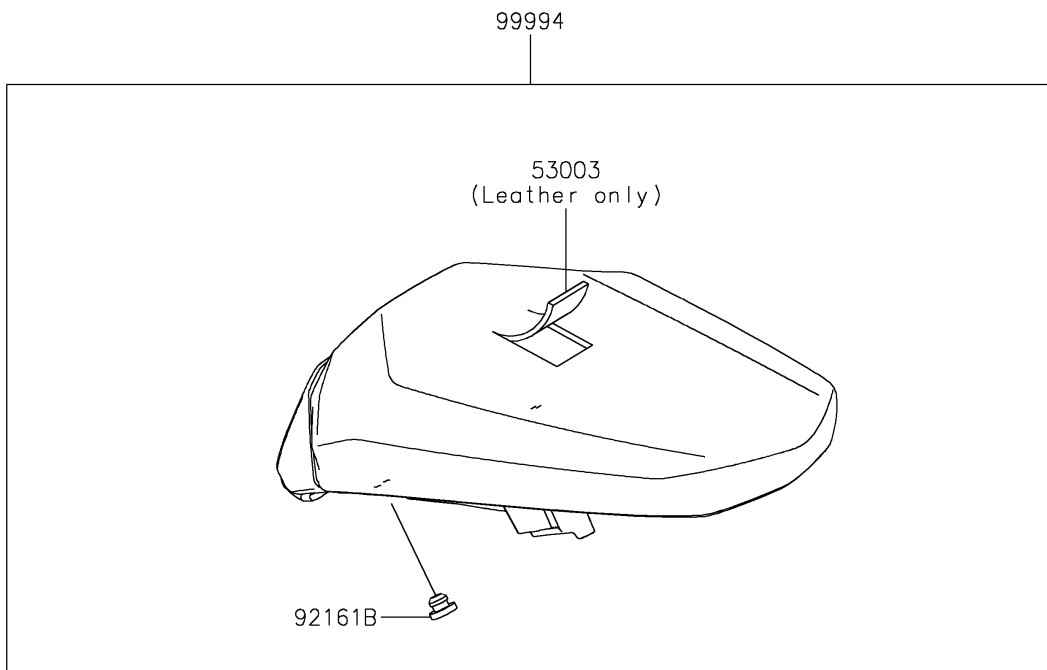

2022 Z H2 PARTS DIAGRAM

Accessory(Seat)

F2910D

2022 Z H2 PARTS LIST

Accessory(Seat)

ITEM NAME	PART NUMBER	QUANTITY
LEATHER,RR SEAT,BLACK (Ref # 53003)	53003-0510-MA	1
LEATHER,FR,BLACK (Ref # 53003A)	53003-0539-MA	1
DAMPER,SEAT,10X25X8 (Ref # 92161)	92161-0095	2
DAMPER,8X20X8 (Ref # 92161A)	92161-0223	2
DAMPER (Ref # 92161B)	92161-2324	2
RR-HIGH-SEAT (Ref # 99994)	99994-1488	1
COMFORT SEAT(FRONT),BLACK (Ref # 99994A)	99994-1708-MA	1