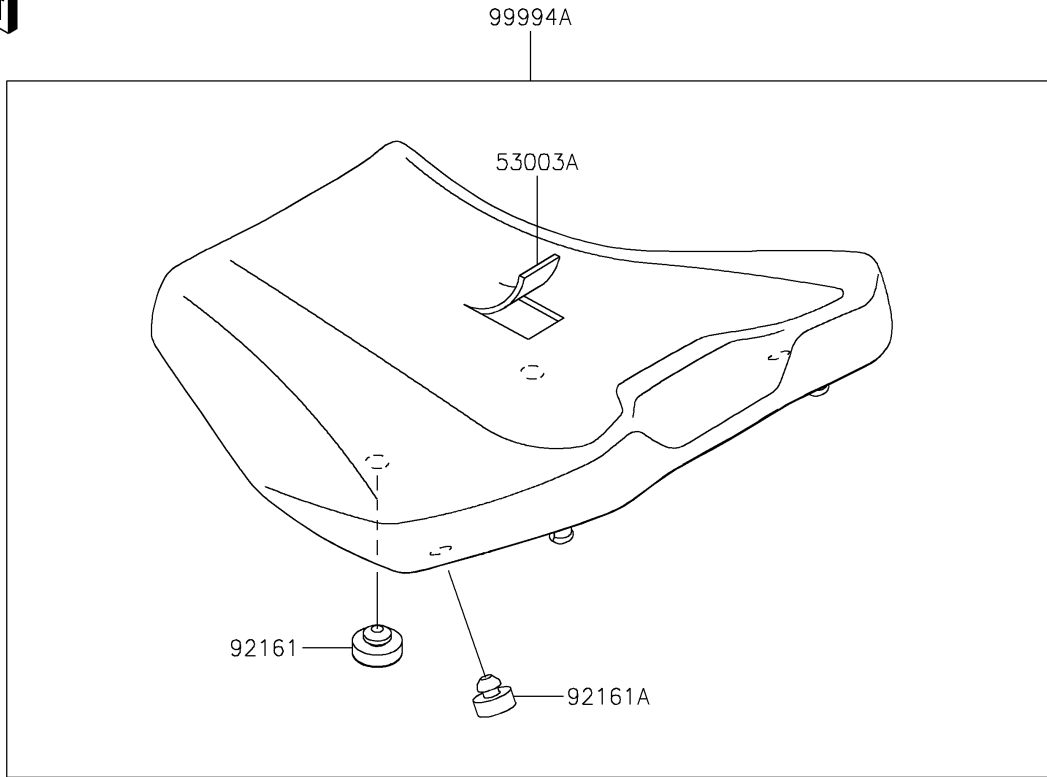

2022 Z H2 PARTS DIAGRAM

Accessory(Seat)

F2910D

2022 Z H2 PARTS LIST

Accessory(Seat)

ITEM NAME	PART NUMBER	QUANTITY
LEATHER,RR SEAT,BLACK (Ref # 53003)	53003-0510-MA	1
LEATHER,FR,BLACK (Ref # 53003A)	53003-0539-MA	1
DAMPER,SEAT,10X25X8 (Ref # 92161)	92161-0095	2
DAMPER,8X20X8 (Ref # 92161A)	92161-0223	2
DAMPER (Ref # 92161B)	92161-2324	2
RR-HIGH-SEAT (Ref # 99994)	99994-1488	1
COMFORT SEAT(FRONT),BLACK (Ref # 99994A)	99994-1708-MA	1