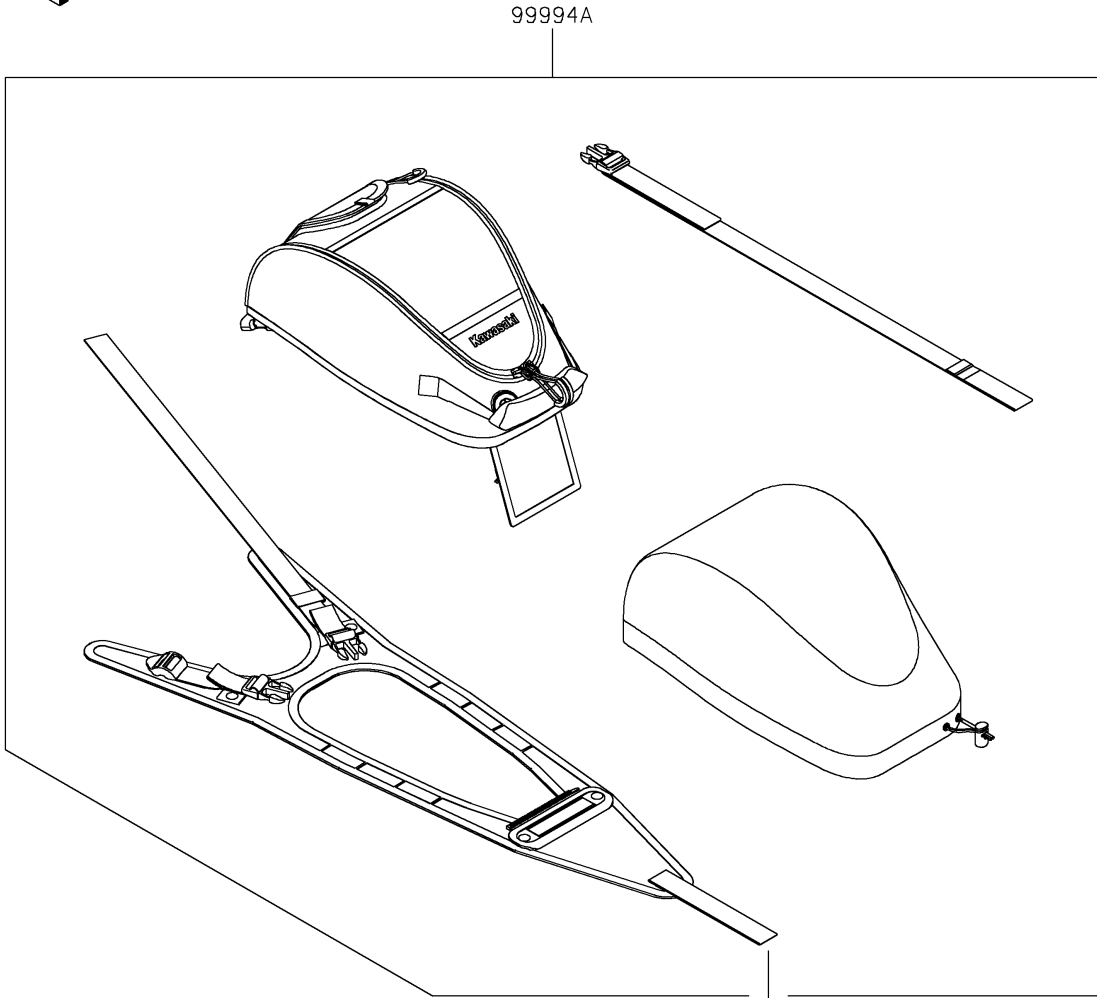

2022 Z H2 PARTS DIAGRAM

Accessory(Tank Bag)

F2910E

2022 Z H2 PARTS LIST

Accessory(Tank Bag)

ITEM NAME	PART NUMBER	QUANTITY
TANK BAG BRACKET (Ref # 99994)	99994-1389	1
TANK BAG (Ref # 99994A)	99994-1433	1