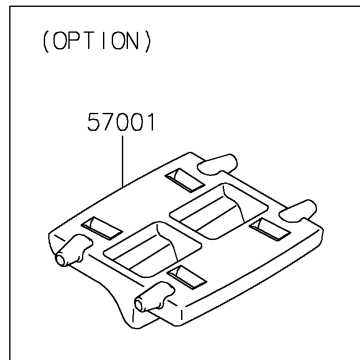

# 2023 Z H2 PARTS DIAGRAM

Accessory(Decals)

F2910H

## 2023 Z H2 PARTS LIST

Accessory(Decals)

ITEM NAME	PART NUMBER	QUANTITY
RIM STRIPE APPLICATOR (Ref # 57001)	57001-1752	AR
WHEEL RIM TAPE, GREEN (Ref # 99994)	99994-0932	1
WHEEL RIM TAPE, SILVER (Ref # 99994A)	99994-0933	1