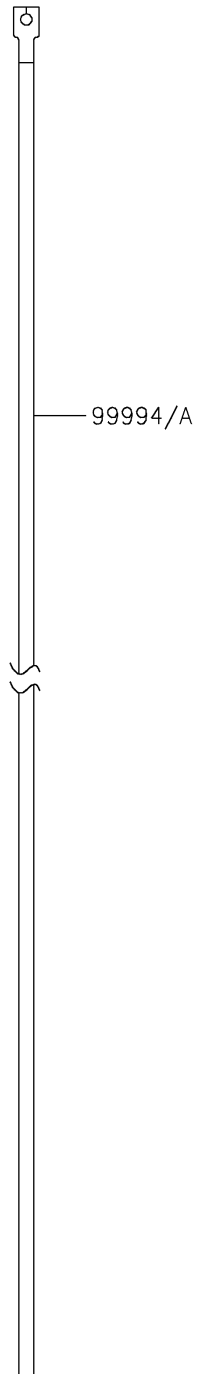

# 2023 Z H2 PARTS DIAGRAM

Accessory(Decals)

F2910H

## 2023 Z H2 PARTS LIST

Accessory(Decals)

ITEM NAME	PART NUMBER	QUANTITY
RIM STRIPE APPLICATOR (Ref # 57001)	57001-1752	AR
WHEEL RIM TAPE, GREEN (Ref # 99994)	99994-0932	1
WHEEL RIM TAPE, SILVER (Ref # 99994A)	99994-0933	1