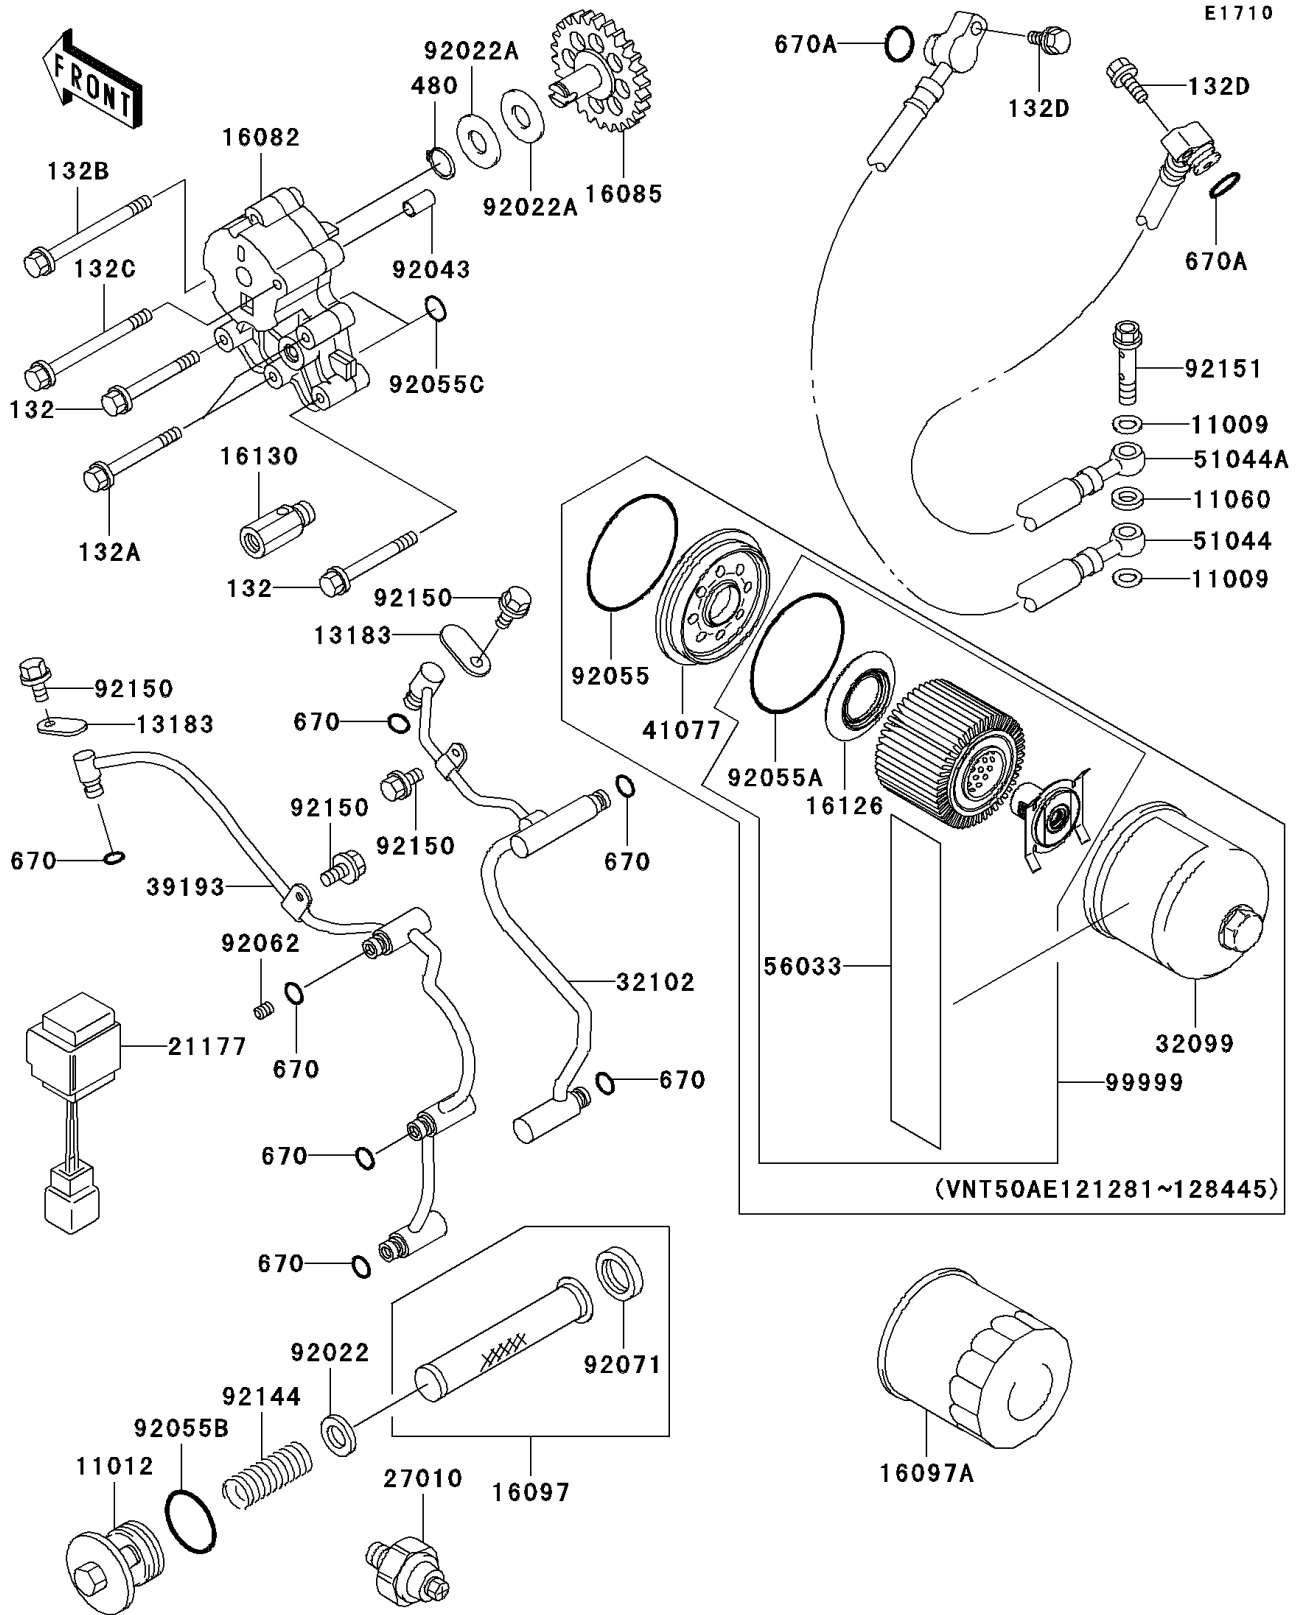

2004 Vulcan 1500 Nomad Fi PARTS DIAGRAM

Oil Pump/Oil Filter

2004 Vulcan 1500 Nomad Fi PARTS LIST

Oil Pump/Oil Filter

ITEM NAME	PART NUMBER	QUANTITY
BOLT-FLANGED-SMALL (Ref # 132)	132G0645	2
BOLT-FLANGED-SMALL (Ref # 132A)	132G0655	2
BOLT-FLANGED-SMALL (Ref # 132B)	132G0660	1
BOLT-FLANGED-SMALL (Ref # 132C)	132G0670	1
BOLT-FLANGED-SMALL (Ref # 132D)	132J0625	2
CIRCLIP-TYPE-C,12MM (Ref # 480)	480J1200	1
O RING,8MM (Ref # 670)	670D1508	7
O RING (Ref # 670A)	670D2010	2
GASKET,8.2X14X1.0 (Ref # 11009)	11009-1344	2
CAP,OIL FILTER (Ref # 11012)	11012-1461	1
GASKET,PIPE JOINT (Ref # 11060)	11060-1739	1
PLATE (Ref # 13183)	13183-1071	2
PUMP-ASSY-OIL (Ref # 16082)	16082-1155	1
GEAR,OIL PUMP,39T (Ref # 16085)	16085-1345	1
FILTER-ASSY-OIL (Ref # 16097)	16097-1058	1
FILTER-ASSY-OIL (Ref # 16097A)	16097-1072	1
VALVE (Ref # 16126)	16126-0012	1
VALVE-ASSY-RELIEF (Ref # 16130)	16130-1059	1
CONTROLLER,OIL LAMP (Ref # 21177)	21177-1058	1
SWITCH,OIL PRESSURE (Ref # 27010)	27010-1360	1
CASE (Ref # 32099)	32099-5003	1
PIPE (Ref # 32102)	32102-1409	1
PIPE-OIL (Ref # 39193)	39193-1036	1
ADAPTER (Ref # 41077)	41077-0011	1
TUBE-ASSY,FR (Ref # 51044)	51044-1182	1
TUBE-ASSY,RR (Ref # 51044A)	51044-1183	1
LABEL-MANUAL (Ref # 56033)	56033-0070	1
WASHER,20.1X28X1 (Ref # 92022)	92022-1547	1
WASHER,12X27.5X1.0 (Ref # 92022A)	92022-1852	2

2004 Vulcan 1500 Nomad Fi PARTS LIST

Oil Pump/Oil Filter

ITEM NAME	PART NUMBER	QUANTITY
PIN,6.2X8X14 (Ref # 92043)	92043-1263	1
RING-O,59.6X2.4 (Ref # 92055)	92055-0068	1
RING-O (Ref # 92055A)	92055-1209	1
RING-O,35.2X2.4 (Ref # 92055B)	92055-1358	1
RING-O,13.2X2.4 (Ref # 92055C)	92055-1373	2
NOZZLE,6X8,GREEN (Ref # 92062)	92062-1078	1
GROMMET,OIL STRAINER (Ref # 92071)	92071-100	1
SPRING (Ref # 92144)	92144-1106	1
BOLT,6X12 (Ref # 92150)	92150-1868	4
BOLT,8X35 (Ref # 92151)	92151-1355	1
KIT.,OIL FILTER (Ref # 99999)	99999-0032	1