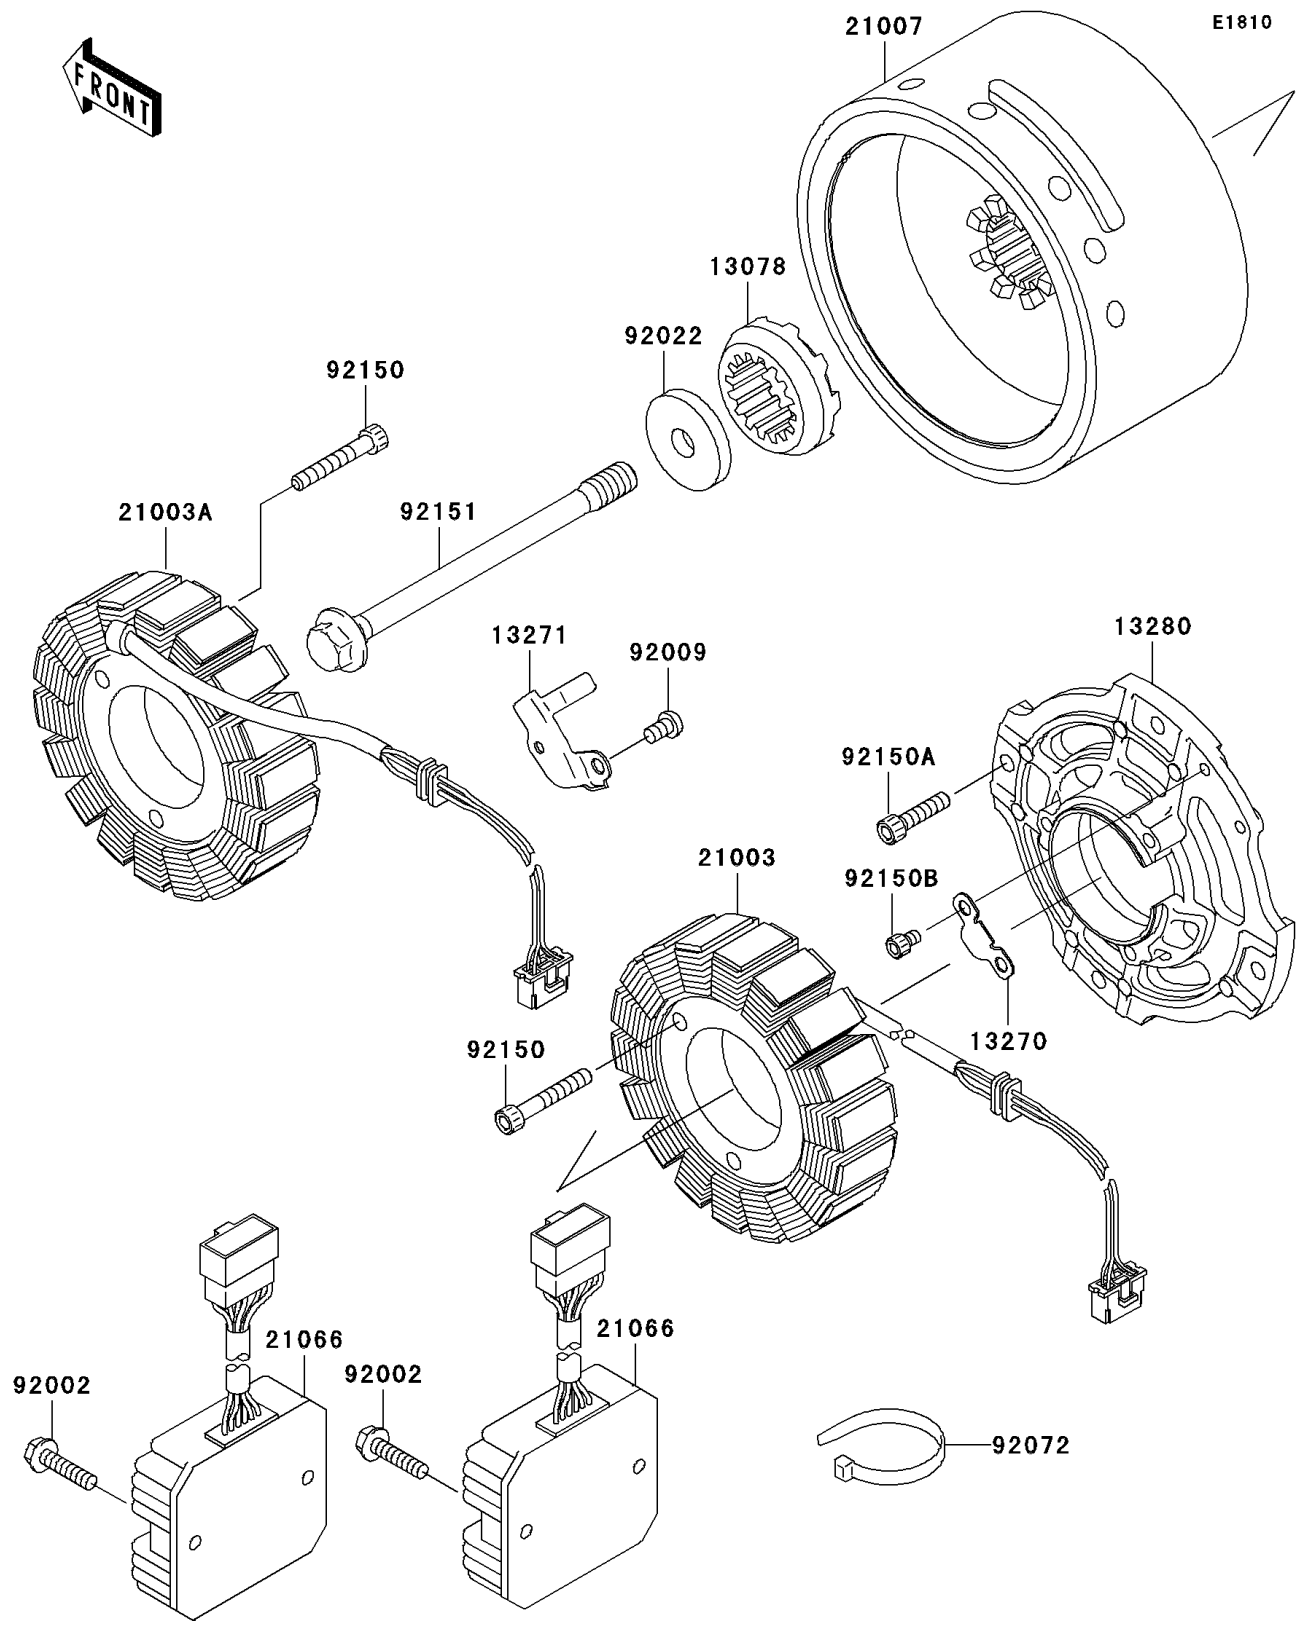

2004 Vulcan 1500 Nomad Fi PARTS DIAGRAM

Generator

2004 Vulcan 1500 Nomad Fi PARTS LIST

Generator

ITEM NAME	PART NUMBER	QUANTITY
RATCHET (Ref # 13078)	13078-1066	1
PLATE (Ref # 13270)	13270-1925	1
PLATE (Ref # 13271)	13271-1325	1
HOLDER (Ref # 13280)	13280-1069	1
STATOR,INNER (Ref # 21003)	21003-0007	1
STATOR,OUTER (Ref # 21003A)	21003-0008	1
ROTOR (Ref # 21007)	21007-1369	1
REGULATOR-VOLTAGE (Ref # 21066)	21066-1106	2
BOLT,6X25 (Ref # 92002)	92002-1086	4
SCREW (Ref # 92009)	92009-1768	1
WASHER,GENERATOR (Ref # 92022)	92022-1904	1
BAND,L=202 (Ref # 92072)	92072-1195	1
BOLT,SOCKET,6X35 (Ref # 92150)	92150-1484	6
BOLT,SOCKET,6X22 (Ref # 92150A)	92150-1654	4
BOLT,5X8 (Ref # 92150B)	92150-1955	2
BOLT,12X120 (Ref # 92151)	92151-1386	1