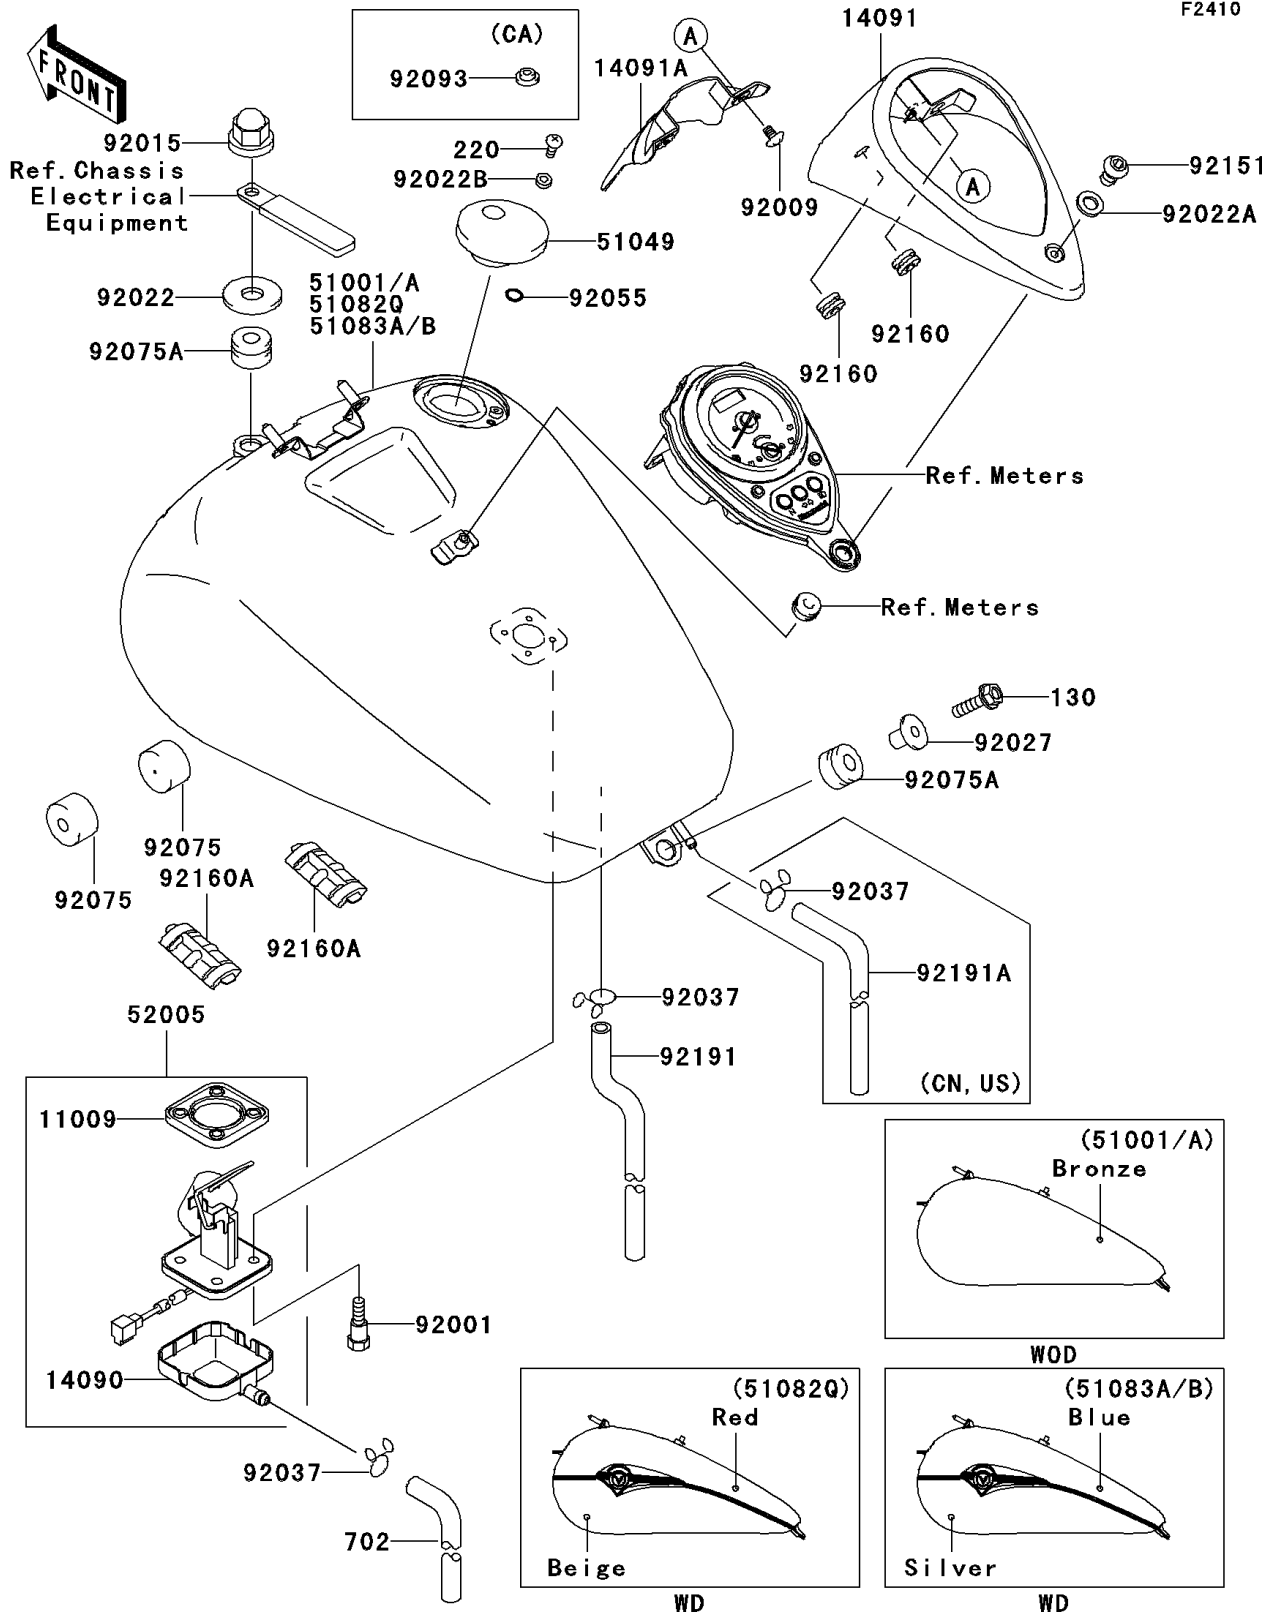

2004 Vulcan 1500 Nomad Fi PARTS DIAGRAM

Fuel Tank

2004 Vulcan 1500 Nomad Fi PARTS LIST

Fuel Tank

ITEM NAME	PART NUMBER	QUANTITY
GASKET,FUEL GAUGE (Ref # 11009)	11009-1656	1
COVER,FUEL GAUGE (Ref # 14090)	14090-1624	1
COVER,METER (Ref # 14091)	14091-1208	1
COVER,METER,FR (Ref # 14091A)	14091-1301	1
CAP-TANK,FUEL (Ref # 51049)	51049-0003	1
BOLT-FLANGED,8X30 (Ref # 130)	130H0830	1
SCREW-PAN-CROS (Ref # 220)	220D0510	2
TUBE-RUBBER,7X10X860 (Ref # 702)	702A07860	1
GAUGE,FUEL (Ref # 52005)	52005-1138	1
BOLT,FUEL GAUGE (Ref # 92001)	92001-1705	4
SCREW,6X12 (Ref # 92009)	92009-1877	2
NUT,CAP,8MM,BLACK (Ref # 92015)	92015-1174	1
WASHER,8X26X2.3 (Ref # 92022)	92022-1345	1
WASHER,6.2X11X1.5 (Ref # 92022A)	92022-183	1
WASHER,5.1X10X1.0 (Ref # 92022B)	92022-1977	2
COLLAR,L=19.3 (Ref # 92027)	92027-1780	1
RING-O,ID=9 (Ref # 92055)	92055-1552	2
DAMPER,FUEL TANK (Ref # 92075)	92075-125	2
DAMPER (Ref # 92075A)	92075-1736	2
BOLT,SOCKET,6X10 (Ref # 92151)	92151-1449	1
DAMPER (Ref # 92160)	92160-1162	2
DAMPER,FUEL TANK (Ref # 92160A)	92160-1907	2
TUBE,DRAIN (Ref # 92191)	92191-1272	1
TANK-COMP-FUEL,M.D.BRONZE (Ref # 51001)	51001-1570-1Z	1
TANK-COMP-FUEL,M.D.BRONZE (Ref # 51001A)	51001-1586-1Z	1
TANK-COMP-FUEL,RED/BEIGE (Ref # 51082Q)	51082-5310-SI	1
TANK-COMP-FUEL,BLUE/SILVER (Ref # 51083A)	51083-5082-673	1
TANK-COMP-FUEL,BLUE/SILVER (Ref # 51083B)	51083-5083-673	1
CLAMP,TUBE (Ref # 92037)	92037-147	2

2004 Vulcan 1500 Nomad Fi PARTS LIST

Fuel Tank

ITEM NAME	PART NUMBER	QUANTITY
CLAMP,TUBE (Ref # 92037)	92037-147	3
SEAL,FUEL TANK CAP (Ref # 92093)	92093-1030	1
TUBE,5X10X650 (Ref # 92191A)	92191-1529	1