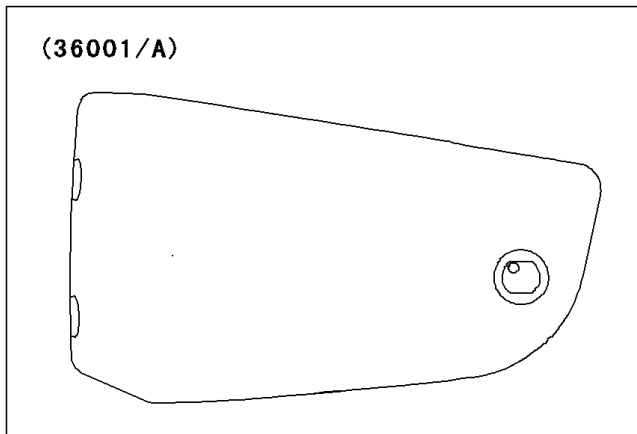

2004 Vulcan 1500 Nomad Fi PARTS DIAGRAM

Side Covers

F2611

W0D

2004 Vulcan 1500 Nomad Fi PARTS LIST

Side Covers

ITEM NAME	PART NUMBER	QUANTITY
COVER-SIDE,LH,EBONY (Ref # 36001)	36001-1645-H8	1
COVER-SIDE,RH,EBONY (Ref # 36001A)	36001-1646-H8	1
SCREW,6X35 (Ref # 92009)	92009-1874	1
GROMMET (Ref # 92071)	92071-1131	2
DAMPER (Ref # 92075)	92075-1629	2
DAMPER (Ref # 92160)	92160-1944	1