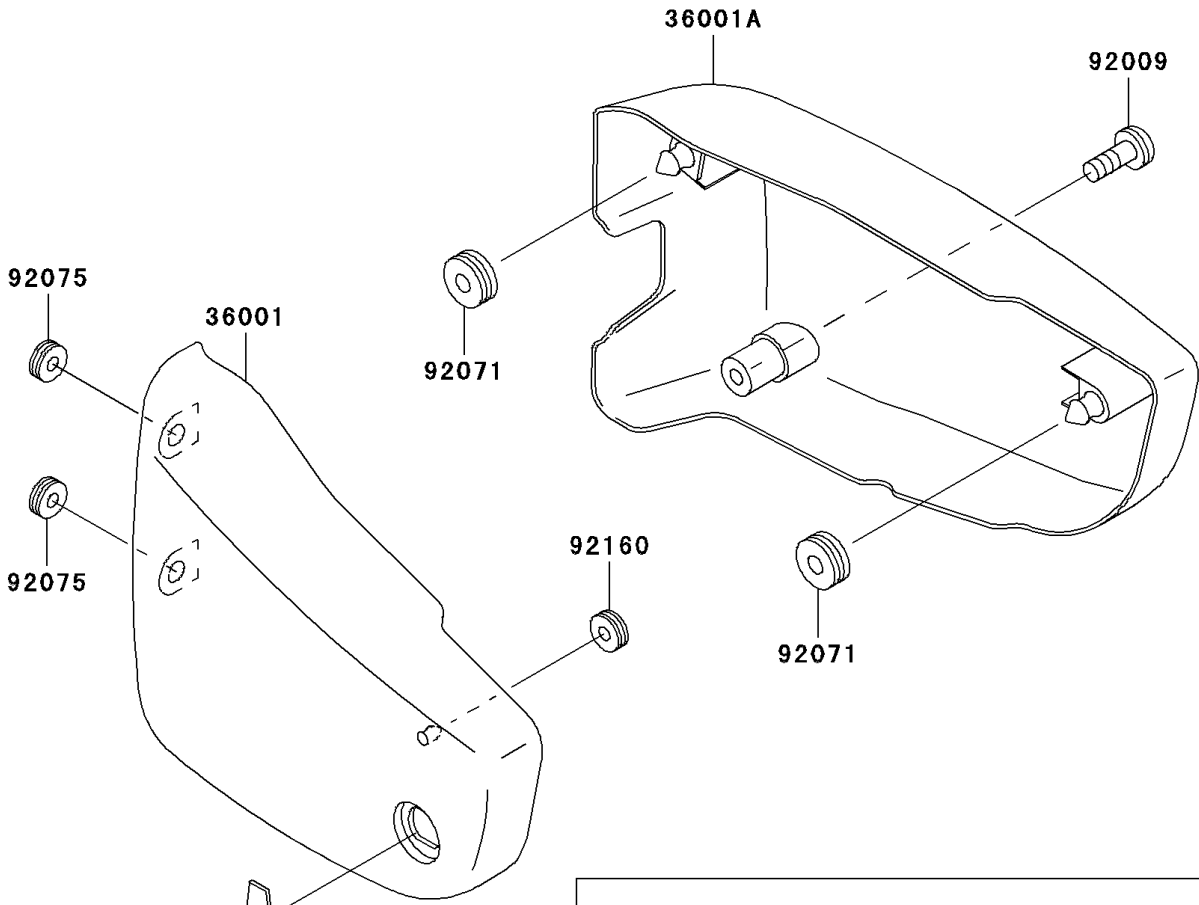

2004 Vulcan 1500 Nomad Fi PARTS DIAGRAM

Side Covers

F2611

W0D

2004 Vulcan 1500 Nomad Fi PARTS LIST

Side Covers

ITEM NAME	PART NUMBER	QUANTITY
COVER-SIDE,LH,EBONY (Ref # 36001)	36001-1645-H8	1
COVER-SIDE,RH,EBONY (Ref # 36001A)	36001-1646-H8	1
SCREW,6X35 (Ref # 92009)	92009-1874	1
GROMMET (Ref # 92071)	92071-1131	2
DAMPER (Ref # 92075)	92075-1629	2
DAMPER (Ref # 92160)	92160-1944	1