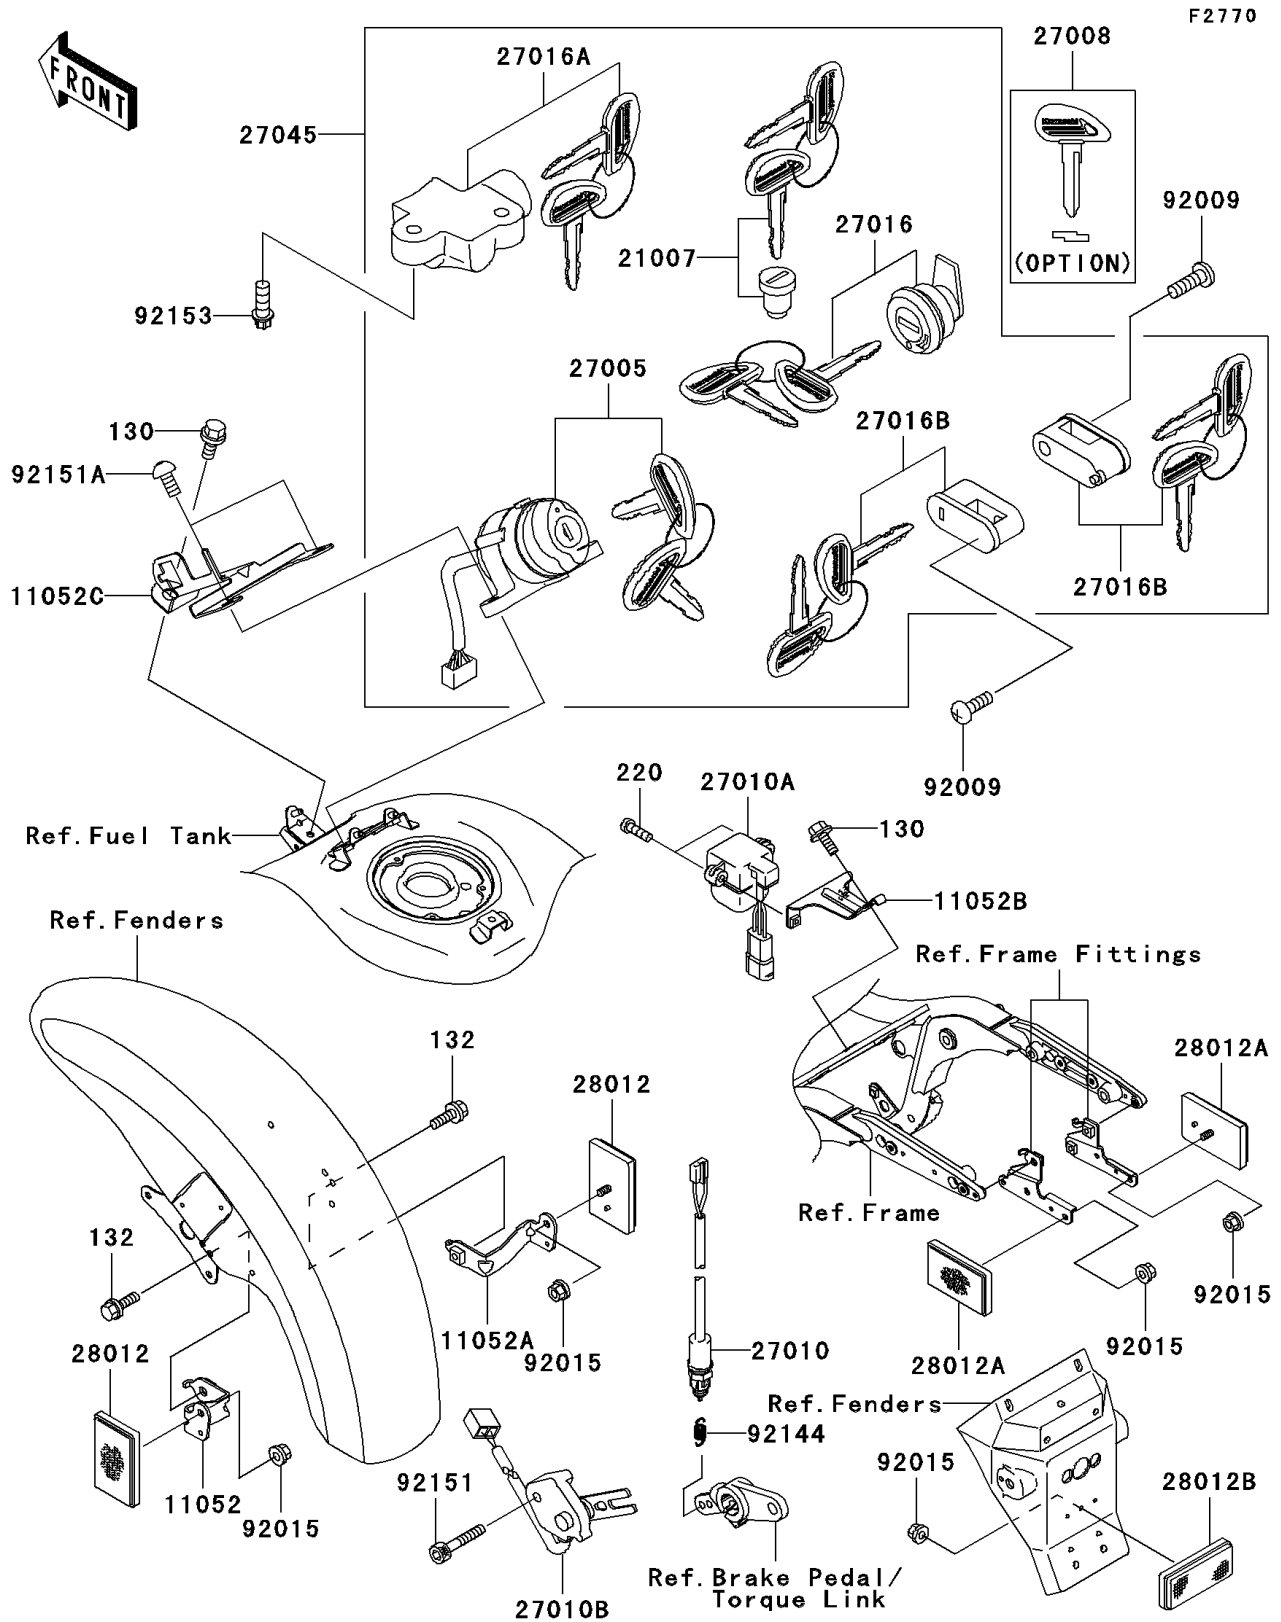

# 2006 Vulcan 1600 Mean Streak PARTS DIAGRAM

Ignition Switch/Locks/Reflectors

## 2006 Vulcan 1600 Mean Streak PARTS LIST

### Ignition Switch/Locks/Reflectors

ITEM NAME	PART NUMBER	QUANTITY
BOLT-FLANGED,6X10 (Ref # 130)	130BB0610	2
BOLT-FLANGED-SMALL,6X12 (Ref # 132)	132BD0612	2
SCREW-PAN-CROS,4X20 (Ref # 220)	220AB0420	2
BRACKET,REFLECTOR,FR,LH (Ref # 11052)	11052-1284	1
BRACKET,REFLECTOR,FR,RH (Ref # 11052A)	11052-1285	1
BRACKET,DOWN SENSOR (Ref # 11052B)	11052-1302	1
BRACKET,IGNITION SWITCH (Ref # 11052C)	11052-1494	1
ROTOR,LOCK,TANK CAP (Ref # 21007)	21007-5049	1
SWITCH-ASSY-IGNITION (Ref # 27005)	27005-0001	1
KEY-LOCK,BLANK (Ref # 27008)	27008-1211	1
SWITCH,REAR BRAKE (Ref # 27010)	27010-1412	1
SWITCH,DOWN SENSOR (Ref # 27010A)	27010-1416	1
SWITCH,SIDE STAND (Ref # 27010B)	27010-1470	1
LOCK-ASSY,LID (Ref # 27016)	27016-5279	1
LOCK-ASSY,STEERING (Ref # 27016A)	27016-5298	1
LOCK-ASSY,HELMET (Ref # 27016B)	27016-5317	2
SWITCH-ASSY (Ref # 27045)	27045-5248	1
REFLECTOR-REFLEX,FR (Ref # 28012)	28012-1009	2
REFLECTOR-REFLEX,RR (Ref # 28012A)	28012-1051	2
REFLECTOR-REFLEX (Ref # 28012B)	28012-1077	1
SCREW,5X12 (Ref # 92009)	92009-1296	2
NUT,FLANGED,5MM (Ref # 92015)	92015-1656	5
SPRING,REAR BRAKE SWITCH (Ref # 92144)	92144-1141	1
BOLT,SOCKET,6X35 (Ref # 92151)	92151-1390	1
BOLT,SOCKET,6X16 (Ref # 92151A)	92151-1751	2
BOLT,TORX,8X22 (Ref # 92153)	92153-1273	2