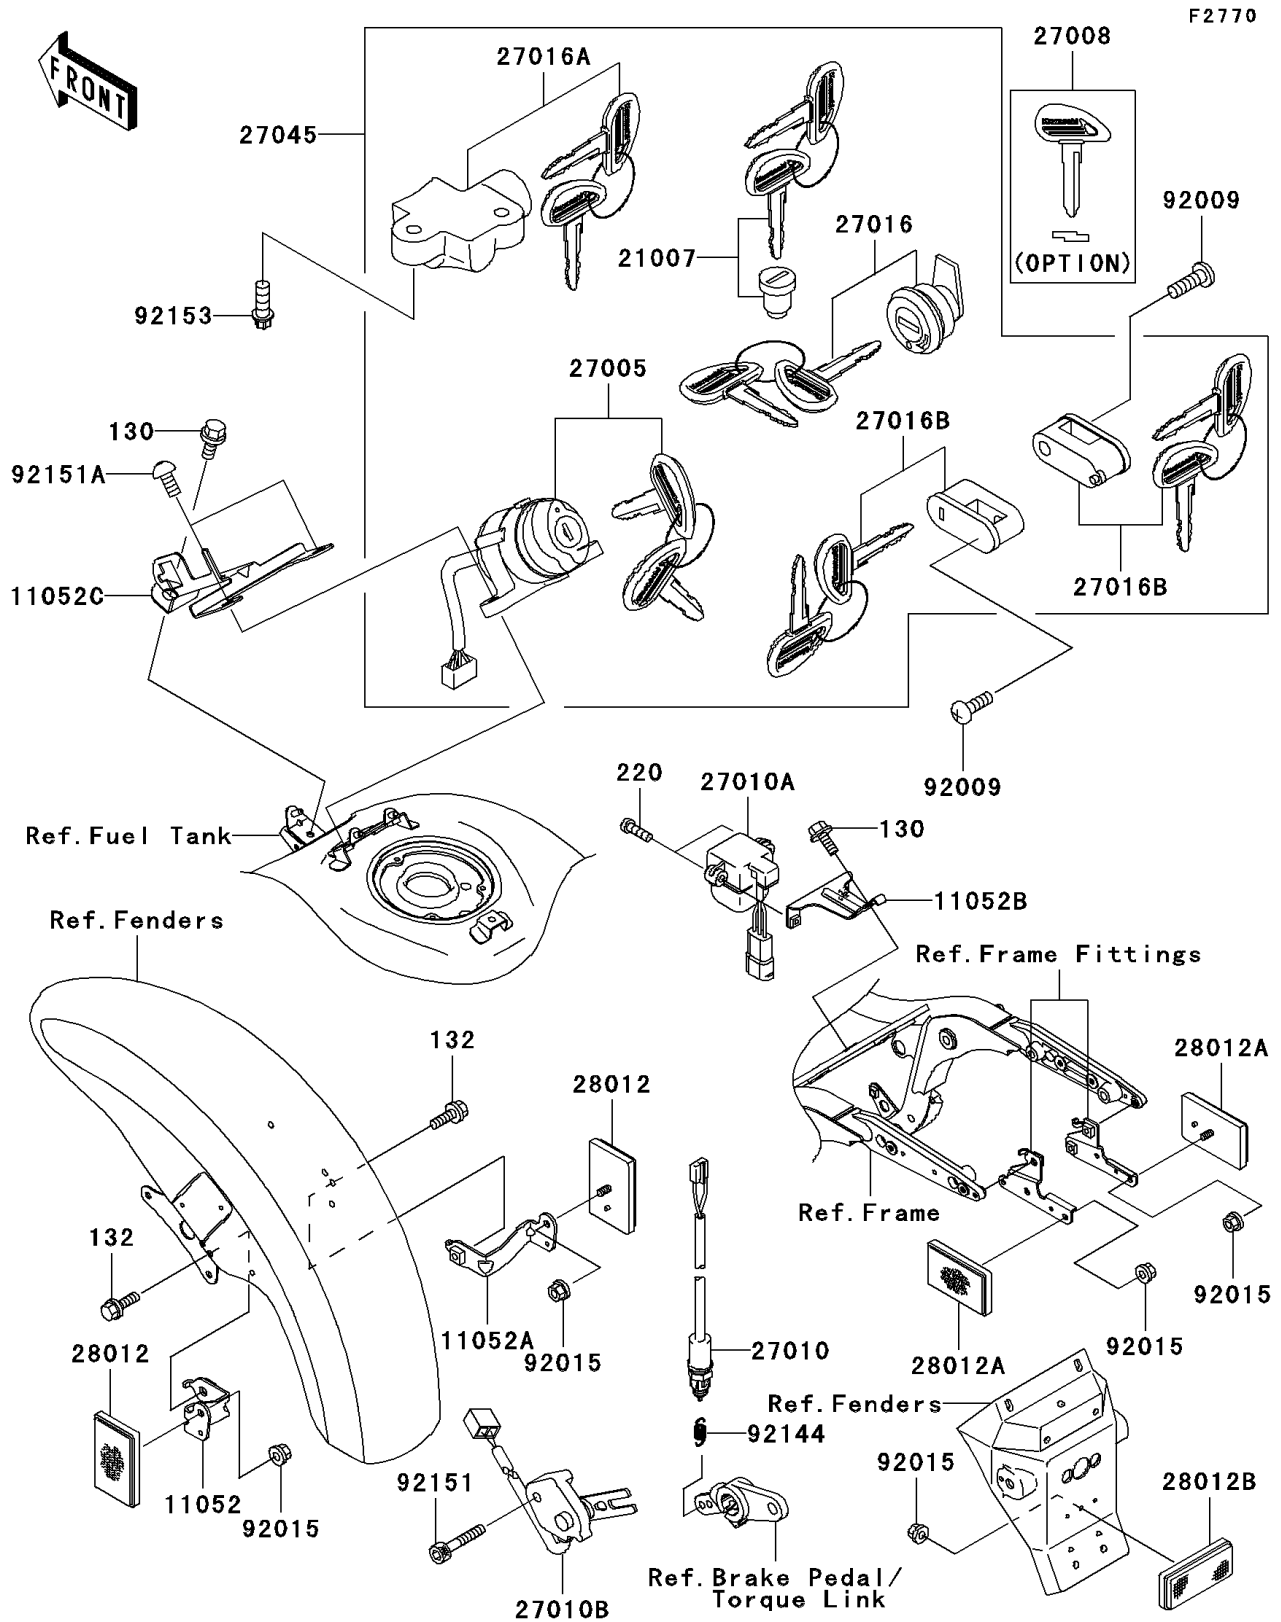

# 2007 Vulcan 1600 Mean Streak PARTS DIAGRAM

Ignition Switch/Locks/Reflectors

## 2007 Vulcan 1600 Mean Streak PARTS LIST

### Ignition Switch/Locks/Reflectors

ITEM NAME	PART NUMBER	QUANTITY
BOLT-FLANGED,6X10 (Ref # 130)	130BB0610	2
BOLT-FLANGED-SMALL,6X12 (Ref # 132)	132BD0612	2
SCREW-PAN-CROS,4X20 (Ref # 220)	220AB0420	2
BRACKET,REFLECTOR,FR,LH (Ref # 11052)	11052-1284	1
BRACKET,REFLECTOR,FR,RH (Ref # 11052A)	11052-1285	1
BRACKET,DOWN SENSOR (Ref # 11052B)	11052-1302	1
BRACKET,IGNITION SWITCH (Ref # 11052C)	11052-1494	1
ROTOR,LOCK,TANK CAP (Ref # 21007)	21007-5049	1
SWITCH-ASSY-IGNITION (Ref # 27005)	27005-0001	1
KEY-LOCK,BLANK (Ref # 27008)	27008-1211	1
SWITCH,REAR BRAKE (Ref # 27010)	27010-1412	1
SWITCH,DOWN SENSOR (Ref # 27010A)	27010-1416	1
SWITCH,SIDE STAND (Ref # 27010B)	27010-1470	1
LOCK-ASSY,LID (Ref # 27016)	27016-5279	1
LOCK-ASSY,STEERING (Ref # 27016A)	27016-5298	1
LOCK-ASSY,HELMET (Ref # 27016B)	27016-5317	2
SWITCH-ASSY (Ref # 27045)	27045-5248	1
REFLECTOR-REFLEX,FR (Ref # 28012)	28012-1009	2
REFLECTOR-REFLEX,RR (Ref # 28012A)	28012-1051	2
REFLECTOR-REFLEX (Ref # 28012B)	28012-1077	1
SCREW,5X12 (Ref # 92009)	92009-1296	2
NUT,FLANGED,5MM (Ref # 92015)	92015-1656	5
SPRING,REAR BRAKE SWITCH (Ref # 92144)	92144-1141	1
BOLT,SOCKET,6X35 (Ref # 92151)	92151-1390	1
BOLT,SOCKET,6X16 (Ref # 92151A)	92151-1751	2
BOLT,TORX,8X22 (Ref # 92153)	92153-1273	2