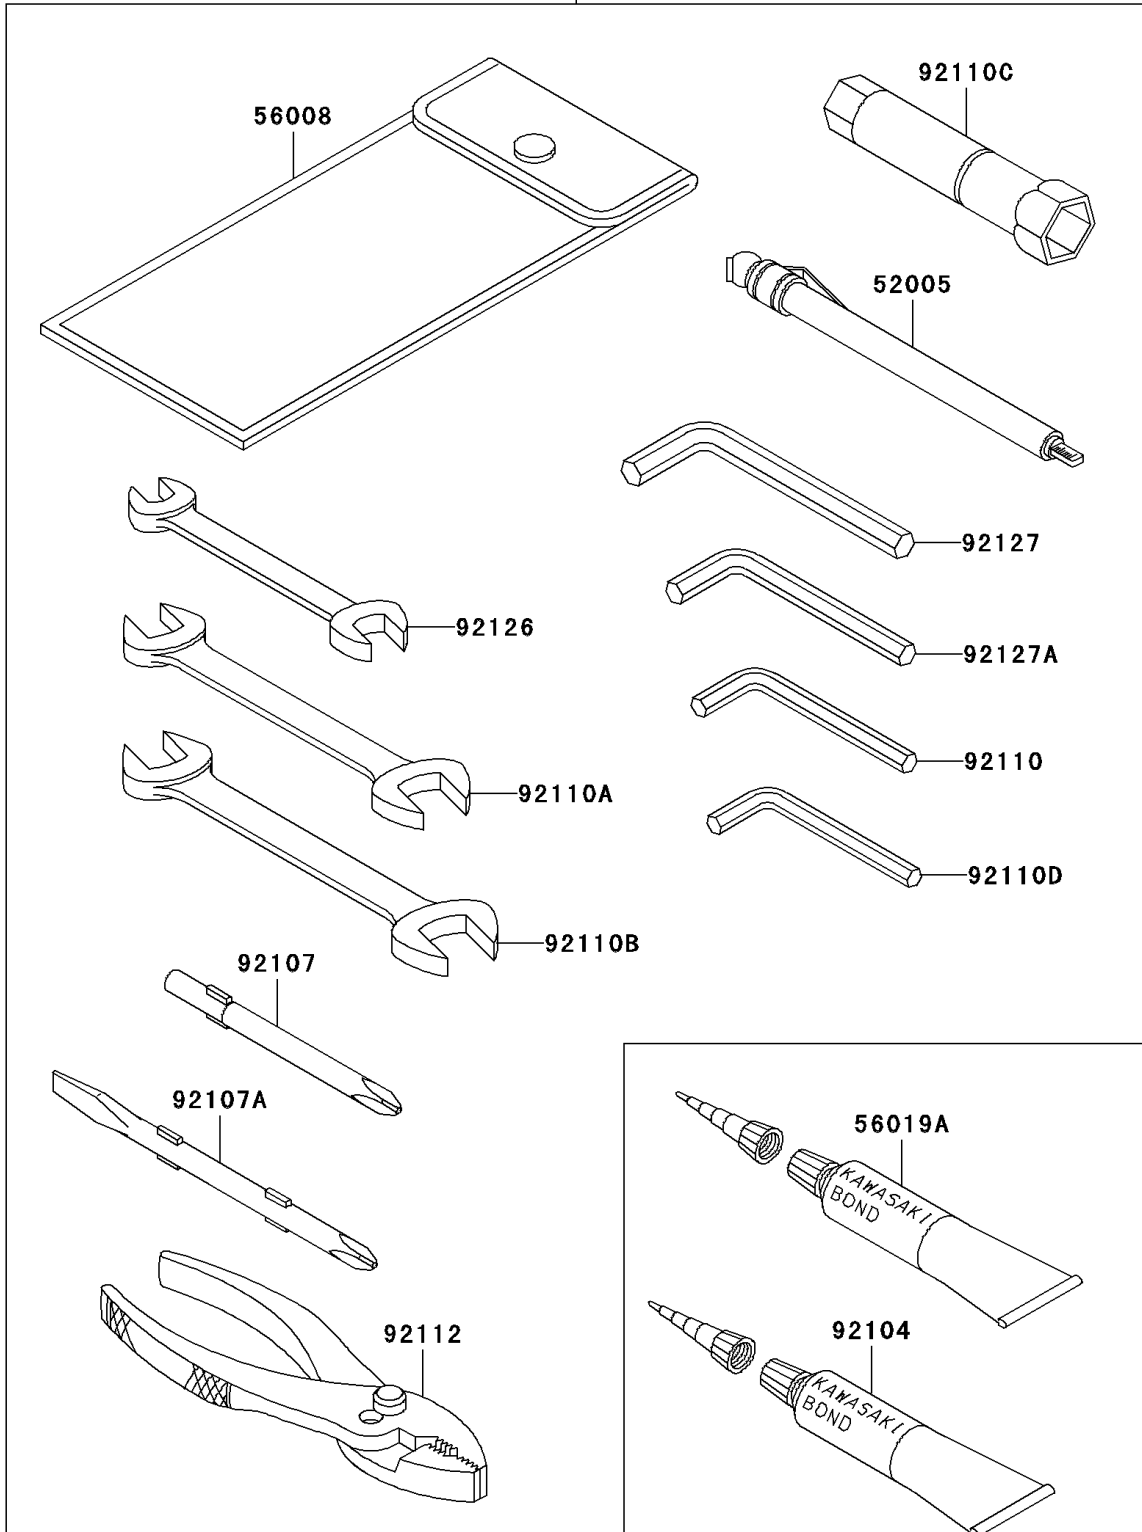

2004 Vulcan 1500 Nomad Fi PARTS DIAGRAM

Owner's Tools

56007

F2810

2004 Vulcan 1500 Nomad Fi PARTS LIST

Owner's Tools

ITEM NAME	PART NUMBER	QUANTITY
GAUGE,AIR,350KPA/50PSI (Ref # 52005)	52005-1142	1
TOOL-KIT (Ref # 56007)	56007-1465	1
BAG,TOOL (Ref # 56008)	56008-006	1
THREE BOND TB1211,HT/RS,WHITE (Ref # 56019A)	56019-120	1
GASKET-LIQUID,TUBE,100G,BLACK (Ref # 92104)	92104-1003	1
TOOL-DRIVER,#3PHILLIPS (Ref # 92107)	92107-1002	1
TOOL-DRIVER,#2PHILLIPS&SLOT (Ref # 92107A)	92107-1052	1
TOOL-WRENCH,ALLEN,5MM (Ref # 92110)	92110-1015	1
TOOL-WRENCH,OPEN END,10X12 (Ref # 92110A)	92110-1038	1
TOOL-WRENCH,OPEN END,14X17 (Ref # 92110B)	92110-1045	1
TOOL-WRENCH,BOX,18MM (Ref # 92110C)	92110-1135	1
TOOL-WRENCH,ALLEN,4MM (Ref # 92110D)	92110-3703	1
TOOL-PLIERS (Ref # 92112)	92112-003	1
TOOL-WRENCH,OPEN END,8X10 (Ref # 92126)	92126-001	1
TOOL-WRENCH,ALLEN,8MM (Ref # 92127)	92127-002	1
TOOL-WRENCH,ALLEN,6MM (Ref # 92127A)	92127-003	1