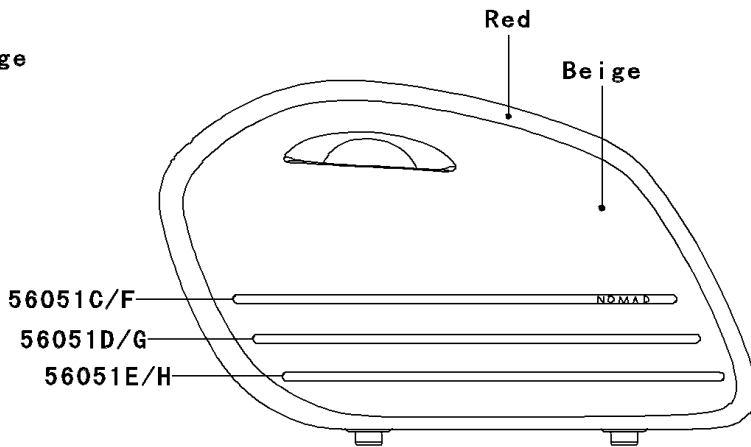

# 2004 Vulcan 1500 Nomad Fi PARTS DIAGRAM

Decals(Red/Beige)(CN)

F2861

## 2004 Vulcan 1500 Nomad Fi PARTS LIST

Decals(Red/Beige)(CN)

ITEM NAME	PART NUMBER	QUANTITY
MARK,FUEL TANK,LH (Ref # 56051)	56051-1808	1
MARK,FUEL TANK,RH (Ref # 56051A)	56051-1809	1
MARK,WINDSHIELD BRACKET (Ref # 56051B)	56051-1810	1
MARK,SIDE BAG COVER,UPP,LH (Ref # 56051C)	56051-1811	1
MARK,SIDE BAG COVER,CNT,LH (Ref # 56051D)	56051-1812	1
MARK,SIDE BAG COVER,LWR,LH (Ref # 56051E)	56051-1813	1
MARK,SIDE BAG COVER,UPP,RH (Ref # 56051F)	56051-1814	1
MARK,SIDE BAG COVER,CNT,RH (Ref # 56051G)	56051-1815	1
MARK,SIDE BAG COVER,LWR,RH (Ref # 56051H)	56051-1816	1
MARK,SIDE COVER,KAWASAKI (Ref # 56052)	56052-1533	2
MARK,AIR CLEANER COVER,RH,1500 (Ref # 56052A)	56052-1545	1
PATTERN,FUEL TANK,LH (Ref # 56066)	56066-1125	1
PATTERN,FUEL TANK,RH (Ref # 56066A)	56066-1126	1
PATTERN,FR FENDER,LH (Ref # 56066B)	56066-1127	1
PATTERN,FR FENDER,RH (Ref # 56066C)	56066-1128	1
PATTERN,RR FENDER,LH (Ref # 56066D)	56066-1129	1
PATTERN,RR FENDER,RH (Ref # 56066E)	56066-1130	1