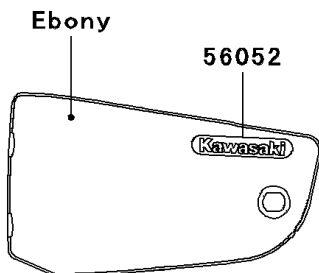

# 2004 Vulcan 1500 Nomad Fi PARTS DIAGRAM

Decals(Red/Beige)(CN)

F2861

## 2004 Vulcan 1500 Nomad Fi PARTS LIST

Decals(Red/Beige)(CN)

ITEM NAME	PART NUMBER	QUANTITY
MARK,FUEL TANK,LH (Ref # 56051)	56051-1808	1
MARK,FUEL TANK,RH (Ref # 56051A)	56051-1809	1
MARK,WINDSHIELD BRACKET (Ref # 56051B)	56051-1810	1
MARK,SIDE BAG COVER,UPP,LH (Ref # 56051C)	56051-1811	1
MARK,SIDE BAG COVER,CNT,LH (Ref # 56051D)	56051-1812	1
MARK,SIDE BAG COVER,LWR,LH (Ref # 56051E)	56051-1813	1
MARK,SIDE BAG COVER,UPP,RH (Ref # 56051F)	56051-1814	1
MARK,SIDE BAG COVER,CNT,RH (Ref # 56051G)	56051-1815	1
MARK,SIDE BAG COVER,LWR,RH (Ref # 56051H)	56051-1816	1
MARK,SIDE COVER,KAWASAKI (Ref # 56052)	56052-1533	2
MARK,AIR CLEANER COVER,RH,1500 (Ref # 56052A)	56052-1545	1
PATTERN,FUEL TANK,LH (Ref # 56066)	56066-1125	1
PATTERN,FUEL TANK,RH (Ref # 56066A)	56066-1126	1
PATTERN,FR FENDER,LH (Ref # 56066B)	56066-1127	1
PATTERN,FR FENDER,RH (Ref # 56066C)	56066-1128	1
PATTERN,RR FENDER,LH (Ref # 56066D)	56066-1129	1
PATTERN,RR FENDER,RH (Ref # 56066E)	56066-1130	1