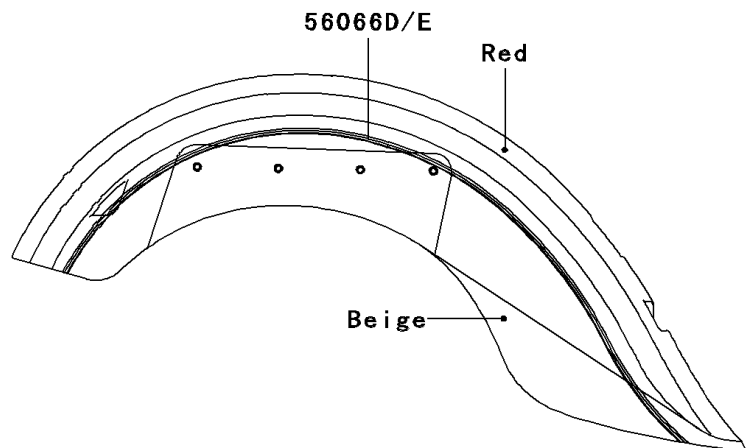

# 2004 Vulcan 1500 Nomad Fi PARTS DIAGRAM

Decals(Red/Beige)(CN)

F2861

## 2004 Vulcan 1500 Nomad Fi PARTS LIST

Decals(Red/Beige)(CN)

ITEM NAME	PART NUMBER	QUANTITY
MARK,FUEL TANK,LH (Ref # 56051)	56051-1808	1
MARK,FUEL TANK,RH (Ref # 56051A)	56051-1809	1
MARK,WINDSHIELD BRACKET (Ref # 56051B)	56051-1810	1
MARK,SIDE BAG COVER,UPP,LH (Ref # 56051C)	56051-1811	1
MARK,SIDE BAG COVER,CNT,LH (Ref # 56051D)	56051-1812	1
MARK,SIDE BAG COVER,LWR,LH (Ref # 56051E)	56051-1813	1
MARK,SIDE BAG COVER,UPP,RH (Ref # 56051F)	56051-1814	1
MARK,SIDE BAG COVER,CNT,RH (Ref # 56051G)	56051-1815	1
MARK,SIDE BAG COVER,LWR,RH (Ref # 56051H)	56051-1816	1
MARK,SIDE COVER,KAWASAKI (Ref # 56052)	56052-1533	2
MARK,AIR CLEANER COVER,RH,1500 (Ref # 56052A)	56052-1545	1
PATTERN,FUEL TANK,LH (Ref # 56066)	56066-1125	1
PATTERN,FUEL TANK,RH (Ref # 56066A)	56066-1126	1
PATTERN,FR FENDER,LH (Ref # 56066B)	56066-1127	1
PATTERN,FR FENDER,RH (Ref # 56066C)	56066-1128	1
PATTERN,RR FENDER,LH (Ref # 56066D)	56066-1129	1
PATTERN,RR FENDER,RH (Ref # 56066E)	56066-1130	1