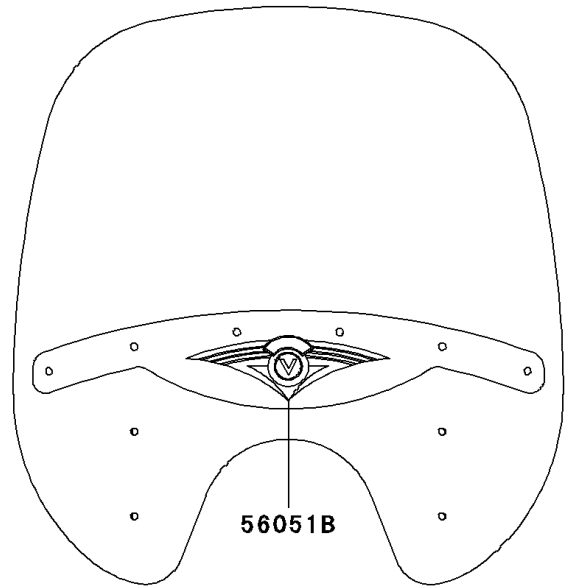

# 2004 Vulcan 1500 Nomad Fi PARTS DIAGRAM

Decals(Red/Beige)(CN)

F2861

## 2004 Vulcan 1500 Nomad Fi PARTS LIST

Decals(Red/Beige)(CN)

ITEM NAME	PART NUMBER	QUANTITY
MARK,FUEL TANK,LH (Ref # 56051)	56051-1808	1
MARK,FUEL TANK,RH (Ref # 56051A)	56051-1809	1
MARK,WINDSHIELD BRACKET (Ref # 56051B)	56051-1810	1
MARK,SIDE BAG COVER,UPP,LH (Ref # 56051C)	56051-1811	1
MARK,SIDE BAG COVER,CNT,LH (Ref # 56051D)	56051-1812	1
MARK,SIDE BAG COVER,LWR,LH (Ref # 56051E)	56051-1813	1
MARK,SIDE BAG COVER,UPP,RH (Ref # 56051F)	56051-1814	1
MARK,SIDE BAG COVER,CNT,RH (Ref # 56051G)	56051-1815	1
MARK,SIDE BAG COVER,LWR,RH (Ref # 56051H)	56051-1816	1
MARK,SIDE COVER,KAWASAKI (Ref # 56052)	56052-1533	2
MARK,AIR CLEANER COVER,RH,1500 (Ref # 56052A)	56052-1545	1
PATTERN,FUEL TANK,LH (Ref # 56066)	56066-1125	1
PATTERN,FUEL TANK,RH (Ref # 56066A)	56066-1126	1
PATTERN,FR FENDER,LH (Ref # 56066B)	56066-1127	1
PATTERN,FR FENDER,RH (Ref # 56066C)	56066-1128	1
PATTERN,RR FENDER,LH (Ref # 56066D)	56066-1129	1
PATTERN,RR FENDER,RH (Ref # 56066E)	56066-1130	1