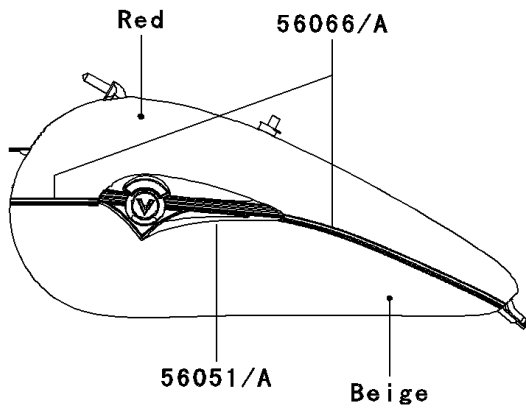

# 2004 Vulcan 1500 Nomad Fi PARTS DIAGRAM

Decals(Red/Beige)(CN)

F2861

## 2004 Vulcan 1500 Nomad Fi PARTS LIST

Decals(Red/Beige)(CN)

ITEM NAME	PART NUMBER	QUANTITY
MARK,FUEL TANK,LH (Ref # 56051)	56051-1808	1
MARK,FUEL TANK,RH (Ref # 56051A)	56051-1809	1
MARK,WINDSHIELD BRACKET (Ref # 56051B)	56051-1810	1
MARK,SIDE BAG COVER,UPP,LH (Ref # 56051C)	56051-1811	1
MARK,SIDE BAG COVER,CNT,LH (Ref # 56051D)	56051-1812	1
MARK,SIDE BAG COVER,LWR,LH (Ref # 56051E)	56051-1813	1
MARK,SIDE BAG COVER,UPP,RH (Ref # 56051F)	56051-1814	1
MARK,SIDE BAG COVER,CNT,RH (Ref # 56051G)	56051-1815	1
MARK,SIDE BAG COVER,LWR,RH (Ref # 56051H)	56051-1816	1
MARK,SIDE COVER,KAWASAKI (Ref # 56052)	56052-1533	2
MARK,AIR CLEANER COVER,RH,1500 (Ref # 56052A)	56052-1545	1
PATTERN,FUEL TANK,LH (Ref # 56066)	56066-1125	1
PATTERN,FUEL TANK,RH (Ref # 56066A)	56066-1126	1
PATTERN,FR FENDER,LH (Ref # 56066B)	56066-1127	1
PATTERN,FR FENDER,RH (Ref # 56066C)	56066-1128	1
PATTERN,RR FENDER,LH (Ref # 56066D)	56066-1129	1
PATTERN,RR FENDER,RH (Ref # 56066E)	56066-1130	1