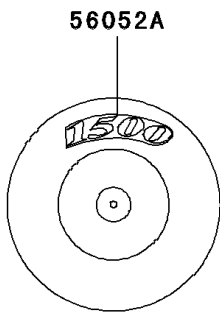

# 2004 Vulcan 1500 Nomad Fi PARTS DIAGRAM

Decals(Red/Beige)(CN)

F2861

## 2004 Vulcan 1500 Nomad Fi PARTS LIST

Decals(Red/Beige)(CN)

ITEM NAME	PART NUMBER	QUANTITY
MARK,FUEL TANK,LH (Ref # 56051)	56051-1808	1
MARK,FUEL TANK,RH (Ref # 56051A)	56051-1809	1
MARK,WINDSHIELD BRACKET (Ref # 56051B)	56051-1810	1
MARK,SIDE BAG COVER,UPP,LH (Ref # 56051C)	56051-1811	1
MARK,SIDE BAG COVER,CNT,LH (Ref # 56051D)	56051-1812	1
MARK,SIDE BAG COVER,LWR,LH (Ref # 56051E)	56051-1813	1
MARK,SIDE BAG COVER,UPP,RH (Ref # 56051F)	56051-1814	1
MARK,SIDE BAG COVER,CNT,RH (Ref # 56051G)	56051-1815	1
MARK,SIDE BAG COVER,LWR,RH (Ref # 56051H)	56051-1816	1
MARK,SIDE COVER,KAWASAKI (Ref # 56052)	56052-1533	2
MARK,AIR CLEANER COVER,RH,1500 (Ref # 56052A)	56052-1545	1
PATTERN,FUEL TANK,LH (Ref # 56066)	56066-1125	1
PATTERN,FUEL TANK,RH (Ref # 56066A)	56066-1126	1
PATTERN,FR FENDER,LH (Ref # 56066B)	56066-1127	1
PATTERN,FR FENDER,RH (Ref # 56066C)	56066-1128	1
PATTERN,RR FENDER,LH (Ref # 56066D)	56066-1129	1
PATTERN,RR FENDER,RH (Ref # 56066E)	56066-1130	1