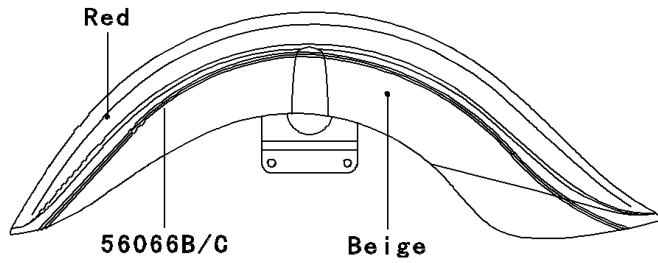

# 2004 Vulcan 1500 Nomad Fi PARTS DIAGRAM

Decals(Red/Beige)(CN)

F2861