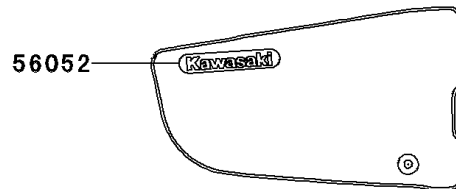

2004 Vulcan 1500 Nomad Fi PARTS DIAGRAM

Decals(Bronze)

F2861A

2004 Vulcan 1500 Nomad Fi PARTS LIST

Decals(Bronze)

ITEM NAME	PART NUMBER	QUANTITY
MARK,FUEL TANK,LH (Ref # 56051)	56051-1808	1
MARK,FUEL TANK,RH (Ref # 56051A)	56051-1809	1
MARK,WINDSHIELD BRACKET (Ref # 56051B)	56051-1810	1
MARK,SIDE BAG COVER,UPP,LH (Ref # 56051C)	56051-1811	1
MARK,SIDE BAG COVER,CNT,LH (Ref # 56051D)	56051-1812	1
MARK,SIDE BAG COVER,LWR,LH (Ref # 56051E)	56051-1813	1
MARK,SIDE BAG COVER,UPP,RH (Ref # 56051F)	56051-1814	1
MARK,SIDE BAG COVER,CNT,RH (Ref # 56051G)	56051-1815	1
MARK,SIDE BAG COVER,LWR,RH (Ref # 56051H)	56051-1816	1
MARK,SIDE COVER,KAWASAKI (Ref # 56052)	56052-1533	2
MARK,AIR CLEANER COVER,RH,1500 (Ref # 56052A)	56052-1545	1
PATTERN,FR FENDER,LH (Ref # 56063)	56063-1472	1
PATTERN,FR FENDER,RH (Ref # 56063A)	56063-1473	1