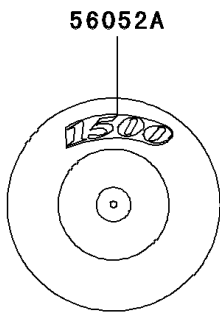

2004 Vulcan 1500 Nomad Fi PARTS DIAGRAM

Decals(Bronze)

F2861A

2004 Vulcan 1500 Nomad Fi PARTS LIST

Decals(Bronze)

ITEM NAME	PART NUMBER	QUANTITY
MARK,FUEL TANK,LH (Ref # 56051)	56051-1808	1
MARK,FUEL TANK,RH (Ref # 56051A)	56051-1809	1
MARK,WINDSHIELD BRACKET (Ref # 56051B)	56051-1810	1
MARK,SIDE BAG COVER,UPP,LH (Ref # 56051C)	56051-1811	1
MARK,SIDE BAG COVER,CNT,LH (Ref # 56051D)	56051-1812	1
MARK,SIDE BAG COVER,LWR,LH (Ref # 56051E)	56051-1813	1
MARK,SIDE BAG COVER,UPP,RH (Ref # 56051F)	56051-1814	1
MARK,SIDE BAG COVER,CNT,RH (Ref # 56051G)	56051-1815	1
MARK,SIDE BAG COVER,LWR,RH (Ref # 56051H)	56051-1816	1
MARK,SIDE COVER,KAWASAKI (Ref # 56052)	56052-1533	2
MARK,AIR CLEANER COVER,RH,1500 (Ref # 56052A)	56052-1545	1
PATTERN,FR FENDER,LH (Ref # 56063)	56063-1472	1
PATTERN,FR FENDER,RH (Ref # 56063A)	56063-1473	1