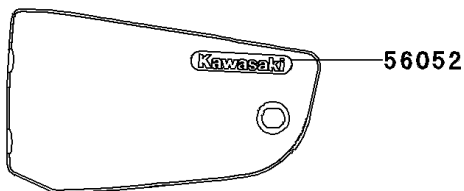

2004 Vulcan 1500 Nomad Fi PARTS DIAGRAM

Decals(Bronze)

F2861A

2004 Vulcan 1500 Nomad Fi PARTS LIST

Decals(Bronze)

ITEM NAME	PART NUMBER	QUANTITY
MARK,FUEL TANK,LH (Ref # 56051)	56051-1808	1
MARK,FUEL TANK,RH (Ref # 56051A)	56051-1809	1
MARK,WINDSHIELD BRACKET (Ref # 56051B)	56051-1810	1
MARK,SIDE BAG COVER,UPP,LH (Ref # 56051C)	56051-1811	1
MARK,SIDE BAG COVER,CNT,LH (Ref # 56051D)	56051-1812	1
MARK,SIDE BAG COVER,LWR,LH (Ref # 56051E)	56051-1813	1
MARK,SIDE BAG COVER,UPP,RH (Ref # 56051F)	56051-1814	1
MARK,SIDE BAG COVER,CNT,RH (Ref # 56051G)	56051-1815	1
MARK,SIDE BAG COVER,LWR,RH (Ref # 56051H)	56051-1816	1
MARK,SIDE COVER,KAWASAKI (Ref # 56052)	56052-1533	2
MARK,AIR CLEANER COVER,RH,1500 (Ref # 56052A)	56052-1545	1
PATTERN,FR FENDER,LH (Ref # 56063)	56063-1472	1
PATTERN,FR FENDER,RH (Ref # 56063A)	56063-1473	1