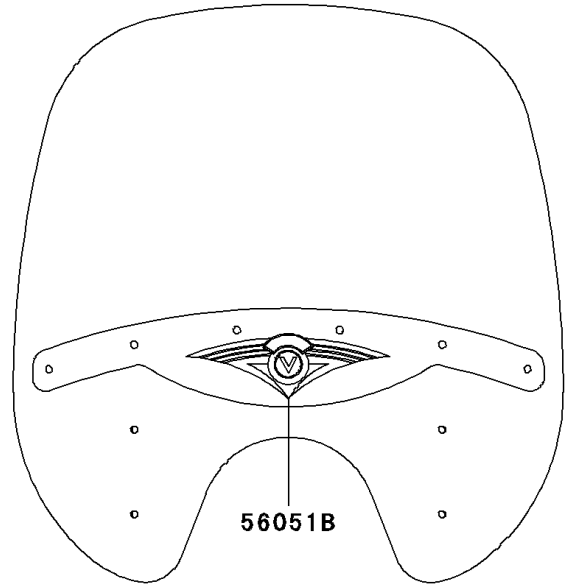

2004 Vulcan 1500 Nomad Fi PARTS DIAGRAM

Decals(Bronze)

F2861A

2004 Vulcan 1500 Nomad Fi PARTS LIST

Decals(Bronze)

ITEM NAME	PART NUMBER	QUANTITY
MARK,FUEL TANK,LH (Ref # 56051)	56051-1808	1
MARK,FUEL TANK,RH (Ref # 56051A)	56051-1809	1
MARK,WINDSHIELD BRACKET (Ref # 56051B)	56051-1810	1
MARK,SIDE BAG COVER,UPP,LH (Ref # 56051C)	56051-1811	1
MARK,SIDE BAG COVER,CNT,LH (Ref # 56051D)	56051-1812	1
MARK,SIDE BAG COVER,LWR,LH (Ref # 56051E)	56051-1813	1
MARK,SIDE BAG COVER,UPP,RH (Ref # 56051F)	56051-1814	1
MARK,SIDE BAG COVER,CNT,RH (Ref # 56051G)	56051-1815	1
MARK,SIDE BAG COVER,LWR,RH (Ref # 56051H)	56051-1816	1
MARK,SIDE COVER,KAWASAKI (Ref # 56052)	56052-1533	2
MARK,AIR CLEANER COVER,RH,1500 (Ref # 56052A)	56052-1545	1
PATTERN,FR FENDER,LH (Ref # 56063)	56063-1472	1
PATTERN,FR FENDER,RH (Ref # 56063A)	56063-1473	1