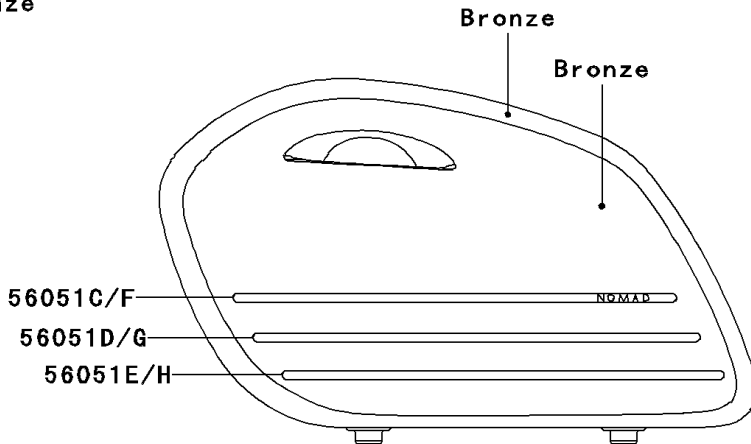

2004 Vulcan 1500 Nomad Fi PARTS DIAGRAM

Decals(Bronze)

F2861A

2004 Vulcan 1500 Nomad Fi PARTS LIST

Decals(Bronze)

ITEM NAME	PART NUMBER	QUANTITY
MARK,FUEL TANK,LH (Ref # 56051)	56051-1808	1
MARK,FUEL TANK,RH (Ref # 56051A)	56051-1809	1
MARK,WINDSHIELD BRACKET (Ref # 56051B)	56051-1810	1
MARK,SIDE BAG COVER,UPP,LH (Ref # 56051C)	56051-1811	1
MARK,SIDE BAG COVER,CNT,LH (Ref # 56051D)	56051-1812	1
MARK,SIDE BAG COVER,LWR,LH (Ref # 56051E)	56051-1813	1
MARK,SIDE BAG COVER,UPP,RH (Ref # 56051F)	56051-1814	1
MARK,SIDE BAG COVER,CNT,RH (Ref # 56051G)	56051-1815	1
MARK,SIDE BAG COVER,LWR,RH (Ref # 56051H)	56051-1816	1
MARK,SIDE COVER,KAWASAKI (Ref # 56052)	56052-1533	2
MARK,AIR CLEANER COVER,RH,1500 (Ref # 56052A)	56052-1545	1
PATTERN,FR FENDER,LH (Ref # 56063)	56063-1472	1
PATTERN,FR FENDER,RH (Ref # 56063A)	56063-1473	1