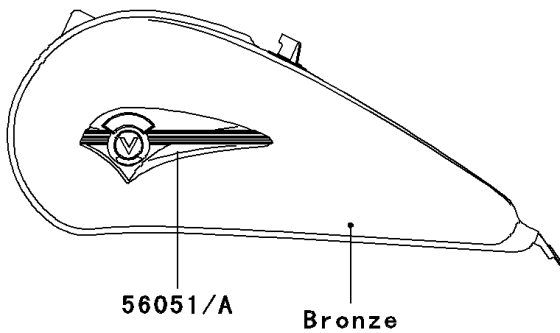

2004 Vulcan 1500 Nomad Fi PARTS DIAGRAM

Decals(Bronze)

F2861A

2004 Vulcan 1500 Nomad Fi PARTS LIST

Decals(Bronze)

ITEM NAME	PART NUMBER	QUANTITY
MARK,FUEL TANK,LH (Ref # 56051)	56051-1808	1
MARK,FUEL TANK,RH (Ref # 56051A)	56051-1809	1
MARK,WINDSHIELD BRACKET (Ref # 56051B)	56051-1810	1
MARK,SIDE BAG COVER,UPP,LH (Ref # 56051C)	56051-1811	1
MARK,SIDE BAG COVER,CNT,LH (Ref # 56051D)	56051-1812	1
MARK,SIDE BAG COVER,LWR,LH (Ref # 56051E)	56051-1813	1
MARK,SIDE BAG COVER,UPP,RH (Ref # 56051F)	56051-1814	1
MARK,SIDE BAG COVER,CNT,RH (Ref # 56051G)	56051-1815	1
MARK,SIDE BAG COVER,LWR,RH (Ref # 56051H)	56051-1816	1
MARK,SIDE COVER,KAWASAKI (Ref # 56052)	56052-1533	2
MARK,AIR CLEANER COVER,RH,1500 (Ref # 56052A)	56052-1545	1
PATTERN,FR FENDER,LH (Ref # 56063)	56063-1472	1
PATTERN,FR FENDER,RH (Ref # 56063A)	56063-1473	1