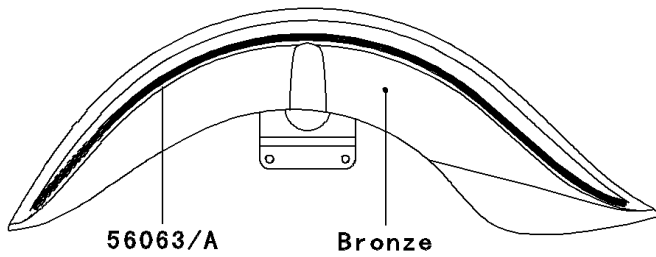

2004 Vulcan 1500 Nomad Fi PARTS DIAGRAM

Decals(Bronze)

F2861A

2004 Vulcan 1500 Nomad Fi PARTS LIST

Decals(Bronze)

ITEM NAME	PART NUMBER	QUANTITY
MARK,FUEL TANK,LH (Ref # 56051)	56051-1808	1
MARK,FUEL TANK,RH (Ref # 56051A)	56051-1809	1
MARK,WINDSHIELD BRACKET (Ref # 56051B)	56051-1810	1
MARK,SIDE BAG COVER,UPP,LH (Ref # 56051C)	56051-1811	1
MARK,SIDE BAG COVER,CNT,LH (Ref # 56051D)	56051-1812	1
MARK,SIDE BAG COVER,LWR,LH (Ref # 56051E)	56051-1813	1
MARK,SIDE BAG COVER,UPP,RH (Ref # 56051F)	56051-1814	1
MARK,SIDE BAG COVER,CNT,RH (Ref # 56051G)	56051-1815	1
MARK,SIDE BAG COVER,LWR,RH (Ref # 56051H)	56051-1816	1
MARK,SIDE COVER,KAWASAKI (Ref # 56052)	56052-1533	2
MARK,AIR CLEANER COVER,RH,1500 (Ref # 56052A)	56052-1545	1
PATTERN,FR FENDER,LH (Ref # 56063)	56063-1472	1
PATTERN,FR FENDER,RH (Ref # 56063A)	56063-1473	1