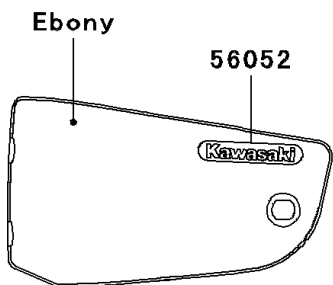

2004 Vulcan 1500 Nomad Fi PARTS DIAGRAM

Decals(Blue/Silver)

F2861B

2004 Vulcan 1500 Nomad Fi PARTS LIST

Decals(Blue/Silver)

ITEM NAME	PART NUMBER	QUANTITY
MARK,FUEL TANK,LH (Ref # 56051)	56051-1808	1
MARK,FUEL TANK,RH (Ref # 56051A)	56051-1809	1
MARK,WINDSHIELD BRACKET (Ref # 56051B)	56051-1810	1
MARK,SIDE BAG COVER,UPP,LH (Ref # 56051C)	56051-1811	1
MARK,SIDE BAG COVER,CNT,LH (Ref # 56051D)	56051-1812	1
MARK,SIDE BAG COVER,LWR,LH (Ref # 56051E)	56051-1813	1
MARK,SIDE BAG COVER,UPP,RH (Ref # 56051F)	56051-1814	1
MARK,SIDE BAG COVER,CNT,RH (Ref # 56051G)	56051-1815	1
MARK,SIDE BAG COVER,LWR,RH (Ref # 56051H)	56051-1816	1
MARK,SIDE COVER,KAWASAKI (Ref # 56052)	56052-1533	2
MARK,AIR CLEANER COVER,RH,1500 (Ref # 56052A)	56052-1545	1
PATTERN,FUEL TANK,LH (Ref # 56066)	56066-0421	1
PATTERN,FUEL TANK,RH (Ref # 56066A)	56066-0422	1
PATTERN,FR FENDER,LH (Ref # 56066B)	56066-0423	1
PATTERN,FR FENDER,RH (Ref # 56066C)	56066-0424	1