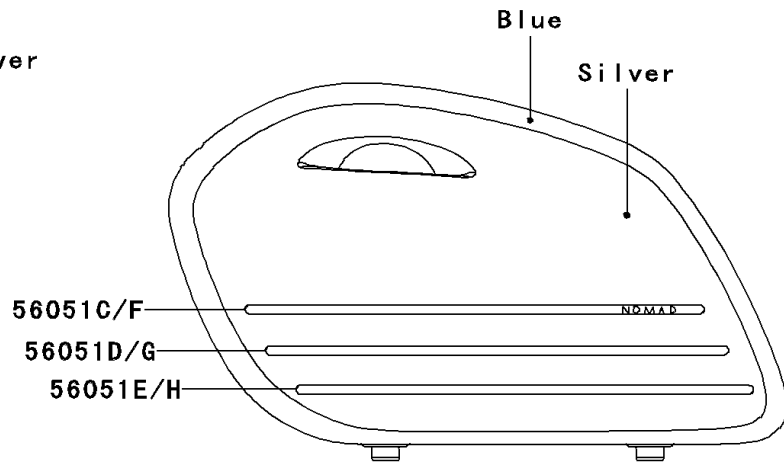

2004 Vulcan 1500 Nomad Fi PARTS DIAGRAM

Decals(Blue/Silver)

F2861B

2004 Vulcan 1500 Nomad Fi PARTS LIST

Decals(Blue/Silver)

ITEM NAME	PART NUMBER	QUANTITY
MARK,FUEL TANK,LH (Ref # 56051)	56051-1808	1
MARK,FUEL TANK,RH (Ref # 56051A)	56051-1809	1
MARK,WINDSHIELD BRACKET (Ref # 56051B)	56051-1810	1
MARK,SIDE BAG COVER,UPP,LH (Ref # 56051C)	56051-1811	1
MARK,SIDE BAG COVER,CNT,LH (Ref # 56051D)	56051-1812	1
MARK,SIDE BAG COVER,LWR,LH (Ref # 56051E)	56051-1813	1
MARK,SIDE BAG COVER,UPP,RH (Ref # 56051F)	56051-1814	1
MARK,SIDE BAG COVER,CNT,RH (Ref # 56051G)	56051-1815	1
MARK,SIDE BAG COVER,LWR,RH (Ref # 56051H)	56051-1816	1
MARK,SIDE COVER,KAWASAKI (Ref # 56052)	56052-1533	2
MARK,AIR CLEANER COVER,RH,1500 (Ref # 56052A)	56052-1545	1
PATTERN,FUEL TANK,LH (Ref # 56066)	56066-0421	1
PATTERN,FUEL TANK,RH (Ref # 56066A)	56066-0422	1
PATTERN,FR FENDER,LH (Ref # 56066B)	56066-0423	1
PATTERN,FR FENDER,RH (Ref # 56066C)	56066-0424	1