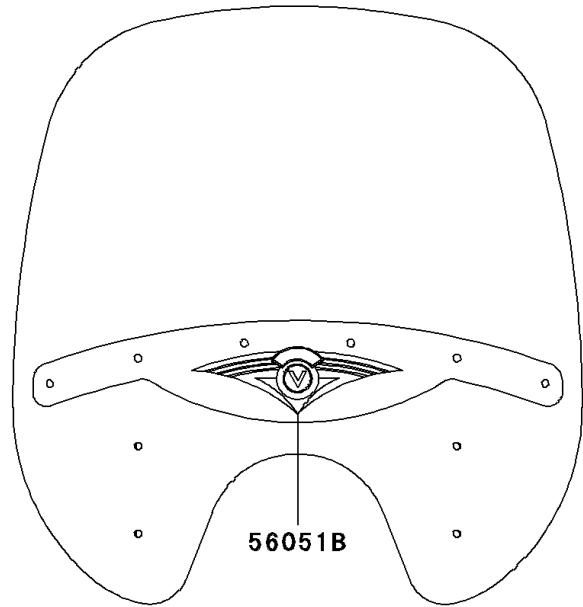

2004 Vulcan 1500 Nomad Fi PARTS DIAGRAM

Decals(Blue/Silver)

F2861B

2004 Vulcan 1500 Nomad Fi PARTS LIST

Decals(Blue/Silver)

ITEM NAME	PART NUMBER	QUANTITY
MARK,FUEL TANK,LH (Ref # 56051)	56051-1808	1
MARK,FUEL TANK,RH (Ref # 56051A)	56051-1809	1
MARK,WINDSHIELD BRACKET (Ref # 56051B)	56051-1810	1
MARK,SIDE BAG COVER,UPP,LH (Ref # 56051C)	56051-1811	1
MARK,SIDE BAG COVER,CNT,LH (Ref # 56051D)	56051-1812	1
MARK,SIDE BAG COVER,LWR,LH (Ref # 56051E)	56051-1813	1
MARK,SIDE BAG COVER,UPP,RH (Ref # 56051F)	56051-1814	1
MARK,SIDE BAG COVER,CNT,RH (Ref # 56051G)	56051-1815	1
MARK,SIDE BAG COVER,LWR,RH (Ref # 56051H)	56051-1816	1
MARK,SIDE COVER,KAWASAKI (Ref # 56052)	56052-1533	2
MARK,AIR CLEANER COVER,RH,1500 (Ref # 56052A)	56052-1545	1
PATTERN,FUEL TANK,LH (Ref # 56066)	56066-0421	1
PATTERN,FUEL TANK,RH (Ref # 56066A)	56066-0422	1
PATTERN,FR FENDER,LH (Ref # 56066B)	56066-0423	1
PATTERN,FR FENDER,RH (Ref # 56066C)	56066-0424	1