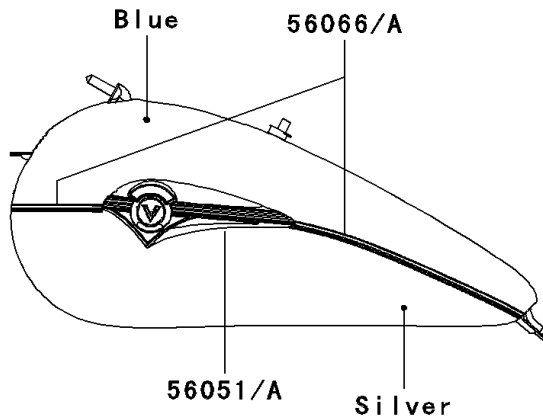

2004 Vulcan 1500 Nomad Fi PARTS DIAGRAM

Decals(Blue/Silver)

F2861B

2004 Vulcan 1500 Nomad Fi PARTS LIST

Decals(Blue/Silver)

ITEM NAME	PART NUMBER	QUANTITY
MARK,FUEL TANK,LH (Ref # 56051)	56051-1808	1
MARK,FUEL TANK,RH (Ref # 56051A)	56051-1809	1
MARK,WINDSHIELD BRACKET (Ref # 56051B)	56051-1810	1
MARK,SIDE BAG COVER,UPP,LH (Ref # 56051C)	56051-1811	1
MARK,SIDE BAG COVER,CNT,LH (Ref # 56051D)	56051-1812	1
MARK,SIDE BAG COVER,LWR,LH (Ref # 56051E)	56051-1813	1
MARK,SIDE BAG COVER,UPP,RH (Ref # 56051F)	56051-1814	1
MARK,SIDE BAG COVER,CNT,RH (Ref # 56051G)	56051-1815	1
MARK,SIDE BAG COVER,LWR,RH (Ref # 56051H)	56051-1816	1
MARK,SIDE COVER,KAWASAKI (Ref # 56052)	56052-1533	2
MARK,AIR CLEANER COVER,RH,1500 (Ref # 56052A)	56052-1545	1
PATTERN,FUEL TANK,LH (Ref # 56066)	56066-0421	1
PATTERN,FUEL TANK,RH (Ref # 56066A)	56066-0422	1
PATTERN,FR FENDER,LH (Ref # 56066B)	56066-0423	1
PATTERN,FR FENDER,RH (Ref # 56066C)	56066-0424	1