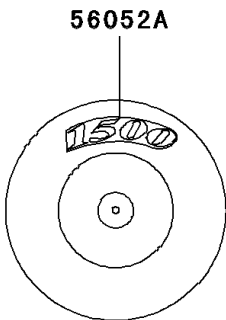

2004 Vulcan 1500 Nomad Fi PARTS DIAGRAM

Decals(Blue/Silver)

F2861B

2004 Vulcan 1500 Nomad Fi PARTS LIST

Decals(Blue/Silver)

ITEM NAME	PART NUMBER	QUANTITY
MARK,FUEL TANK,LH (Ref # 56051)	56051-1808	1
MARK,FUEL TANK,RH (Ref # 56051A)	56051-1809	1
MARK,WINDSHIELD BRACKET (Ref # 56051B)	56051-1810	1
MARK,SIDE BAG COVER,UPP,LH (Ref # 56051C)	56051-1811	1
MARK,SIDE BAG COVER,CNT,LH (Ref # 56051D)	56051-1812	1
MARK,SIDE BAG COVER,LWR,LH (Ref # 56051E)	56051-1813	1
MARK,SIDE BAG COVER,UPP,RH (Ref # 56051F)	56051-1814	1
MARK,SIDE BAG COVER,CNT,RH (Ref # 56051G)	56051-1815	1
MARK,SIDE BAG COVER,LWR,RH (Ref # 56051H)	56051-1816	1
MARK,SIDE COVER,KAWASAKI (Ref # 56052)	56052-1533	2
MARK,AIR CLEANER COVER,RH,1500 (Ref # 56052A)	56052-1545	1
PATTERN,FUEL TANK,LH (Ref # 56066)	56066-0421	1
PATTERN,FUEL TANK,RH (Ref # 56066A)	56066-0422	1
PATTERN,FR FENDER,LH (Ref # 56066B)	56066-0423	1
PATTERN,FR FENDER,RH (Ref # 56066C)	56066-0424	1