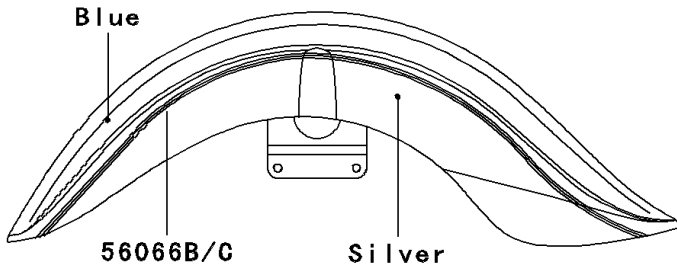

2004 Vulcan 1500 Nomad Fi PARTS DIAGRAM

Decals(Blue/Silver)

F2861B

2004 Vulcan 1500 Nomad Fi PARTS LIST

Decals(Blue/Silver)

ITEM NAME	PART NUMBER	QUANTITY
MARK,FUEL TANK,LH (Ref # 56051)	56051-1808	1
MARK,FUEL TANK,RH (Ref # 56051A)	56051-1809	1
MARK,WINDSHIELD BRACKET (Ref # 56051B)	56051-1810	1
MARK,SIDE BAG COVER,UPP,LH (Ref # 56051C)	56051-1811	1
MARK,SIDE BAG COVER,CNT,LH (Ref # 56051D)	56051-1812	1
MARK,SIDE BAG COVER,LWR,LH (Ref # 56051E)	56051-1813	1
MARK,SIDE BAG COVER,UPP,RH (Ref # 56051F)	56051-1814	1
MARK,SIDE BAG COVER,CNT,RH (Ref # 56051G)	56051-1815	1
MARK,SIDE BAG COVER,LWR,RH (Ref # 56051H)	56051-1816	1
MARK,SIDE COVER,KAWASAKI (Ref # 56052)	56052-1533	2
MARK,AIR CLEANER COVER,RH,1500 (Ref # 56052A)	56052-1545	1
PATTERN,FUEL TANK,LH (Ref # 56066)	56066-0421	1
PATTERN,FUEL TANK,RH (Ref # 56066A)	56066-0422	1
PATTERN,FR FENDER,LH (Ref # 56066B)	56066-0423	1
PATTERN,FR FENDER,RH (Ref # 56066C)	56066-0424	1