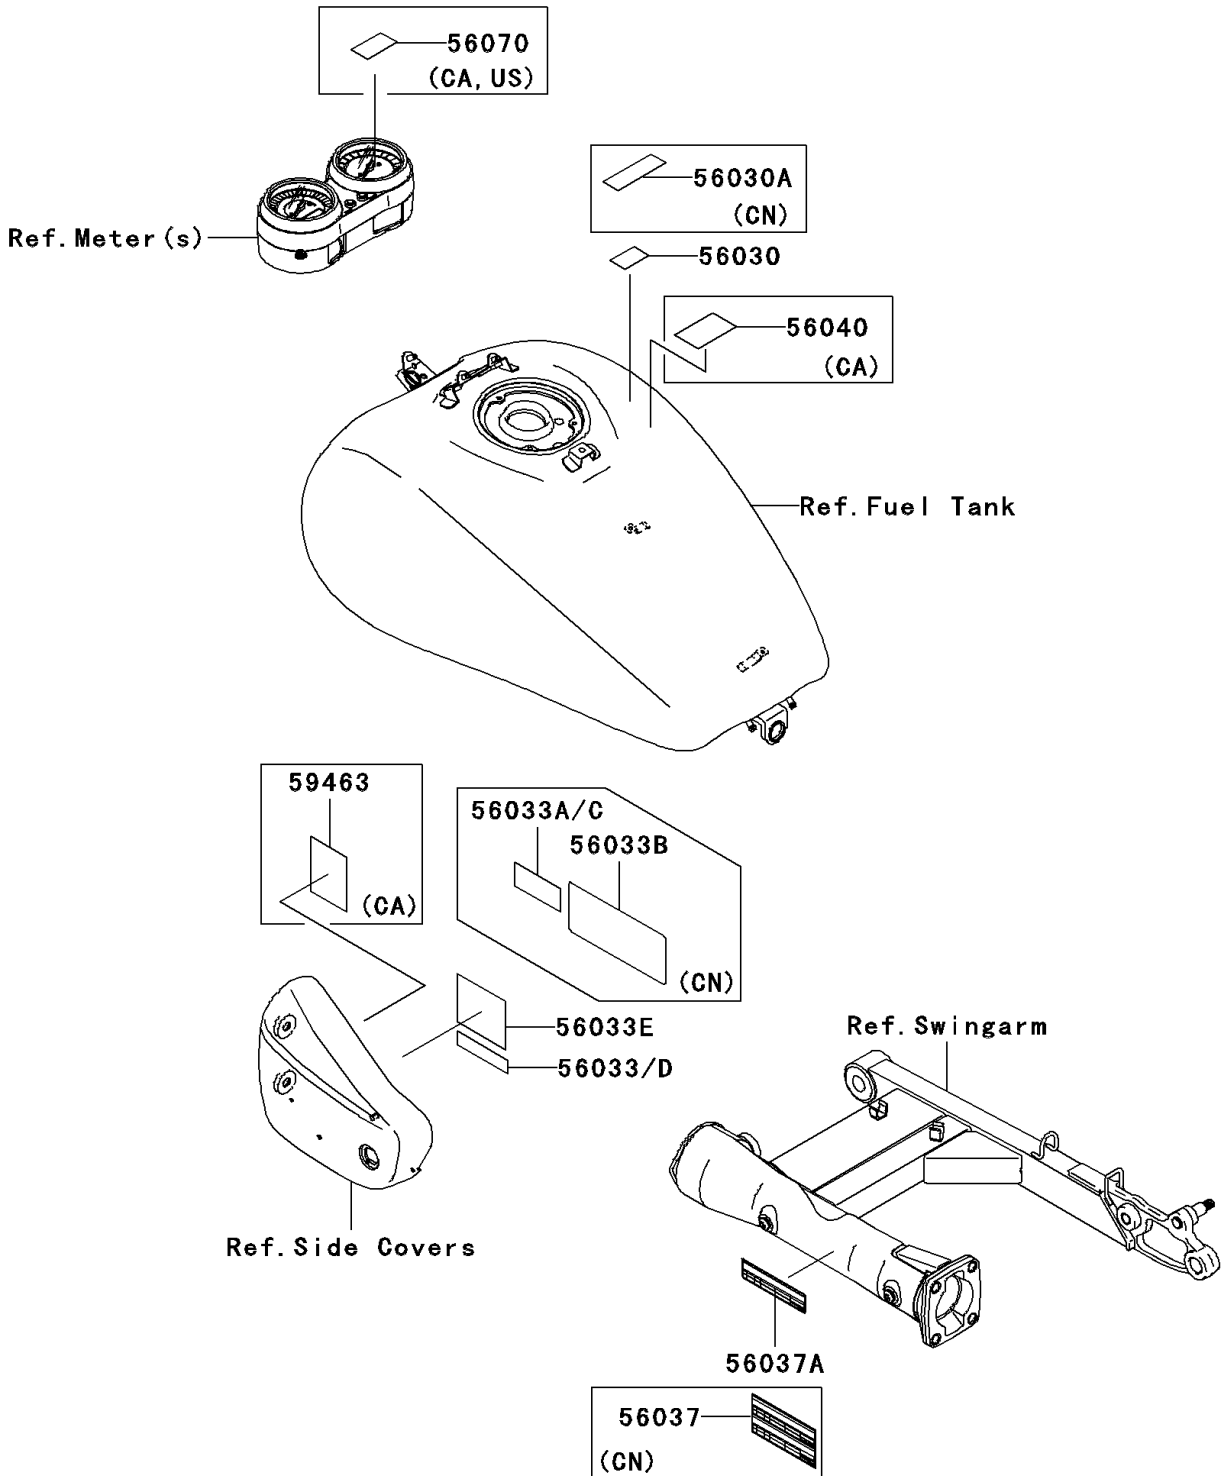

2006 Vulcan 1600 Mean Streak PARTS DIAGRAM

Labels

F2860

2006 Vulcan 1600 Mean Streak PARTS LIST

Labels

ITEM NAME	PART NUMBER	QUANTITY
LABEL,GASOLINE (Ref # 56030)	56030-1177	1
LABEL,GASOLINE (Ref # 56030A)	56030-1178	1
LABEL-MANUAL,DAILY SAFETY (Ref # 56033B)	56033-1261	1
LABEL-MANUAL,OIL&OIL FILTER (Ref # 56033C)	56033-1262	1
LABEL-MANUAL,OIL&OIL FILTER (Ref # 56033D)	56033-1331	1
LABEL-MANUAL,DAILY SAFETY (Ref # 56033E)	56033-1336	1
LABEL-SPECIFICATION,TIRE&LOAD (Ref # 56037)	56037-1942	1
LABEL-SPECIFICATION,TIRE&LOAD (Ref # 56037A)	56037-1983	1
LABEL-WARNING,EVAPO (Ref # 56040)	56040-1121	1
LABEL-WARNING,BREAK IN CAUTION (Ref # 56070)	56070-1270	1
LABEL-CERTIFICATION,EVAPO ROUT (Ref # 59463)	59463-1546	1